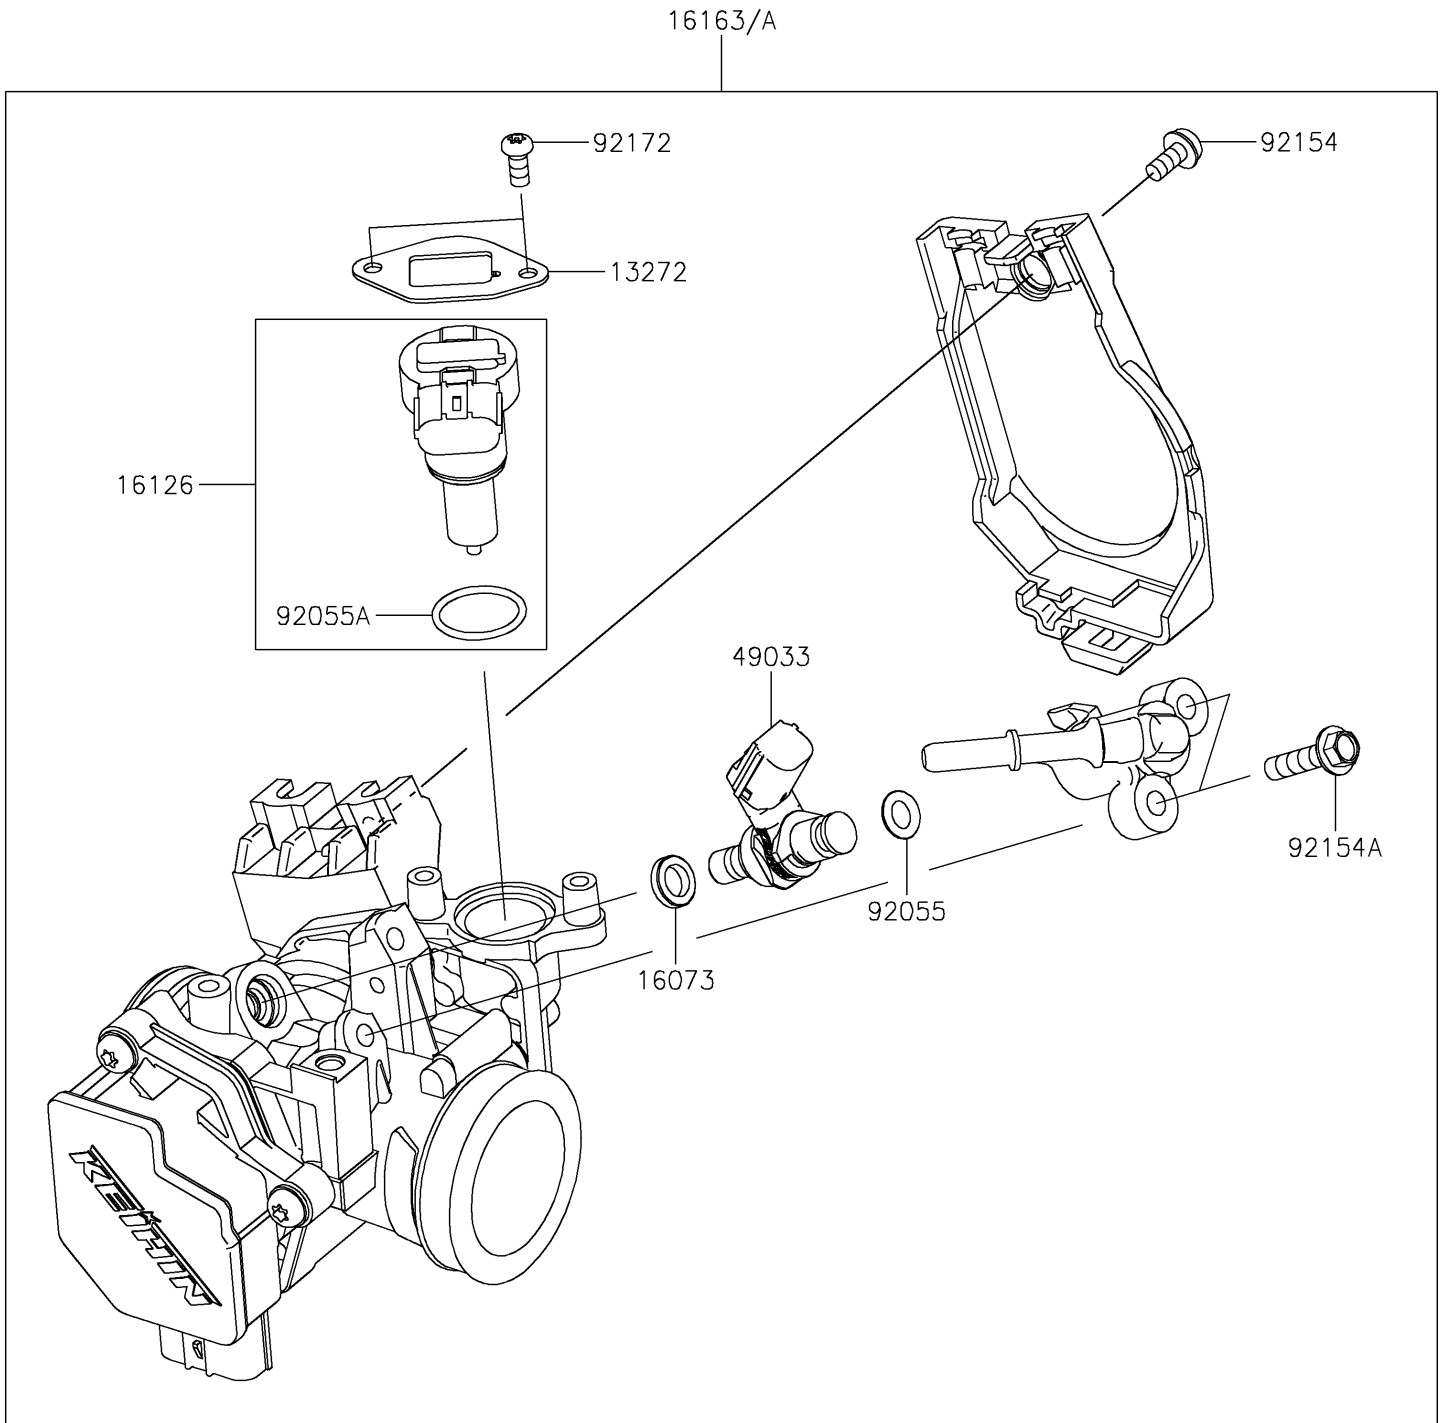

2023 KLX230R PARTS DIAGRAM

Throttle

E1510

2023 KLX230R PARTS LIST

Throttle

ITEM NAME	PART NUMBER	QUANTITY
PLATE (Ref # 13272)	13272-1862	1
INSULATOR (Ref # 16073)	16073-0821	1
VALVE,ISC (Ref # 16126)	16126-0729	1
THROTTLE-ASSY (Ref # 16163)	16163-0951	1
THROTTLE-ASSY (Ref # 16163A)	16163-0990	1
NOZZLE-INJECTION (Ref # 49033)	49033-0031	1
RING-O,6.3X2.2 (Ref # 92055)	92055-0821	1
RING-O (Ref # 92055A)	92055-0826	1
BOLT (Ref # 92154)	92154-0133	1
BOLT,FLANGED,5X20 (Ref # 92154A)	92154-1559	2
SCREW,TORX (Ref # 92172)	92172-0903	2