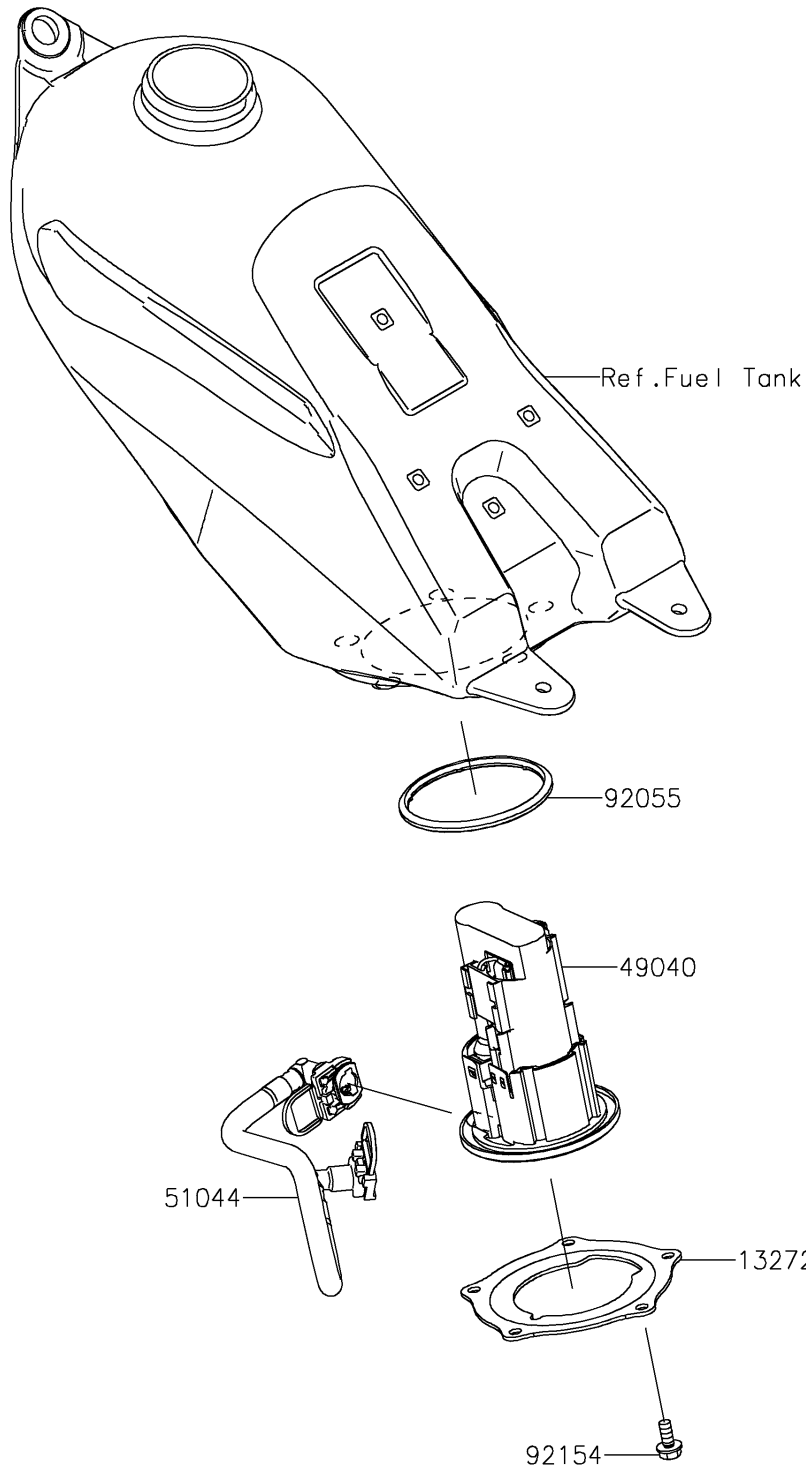

2024 KLX230R PARTS DIAGRAM

Fuel Pump

E1520

2024 KLX230R PARTS LIST

Fuel Pump

ITEM NAME	PART NUMBER	QUANTITY
PLATE,FUEL PUMP (Ref # 13272)	13272-2614	1
PUMP-FUEL (Ref # 49040)	49040-0780	1
TUBE-ASSY,FUEL (Ref # 51044)	51044-0993	1
RING-O,FUEL PUMP (Ref # 92055)	92055-0920	1
BOLT,FLANGED,6X14 (Ref # 92154)	92154-3963	5