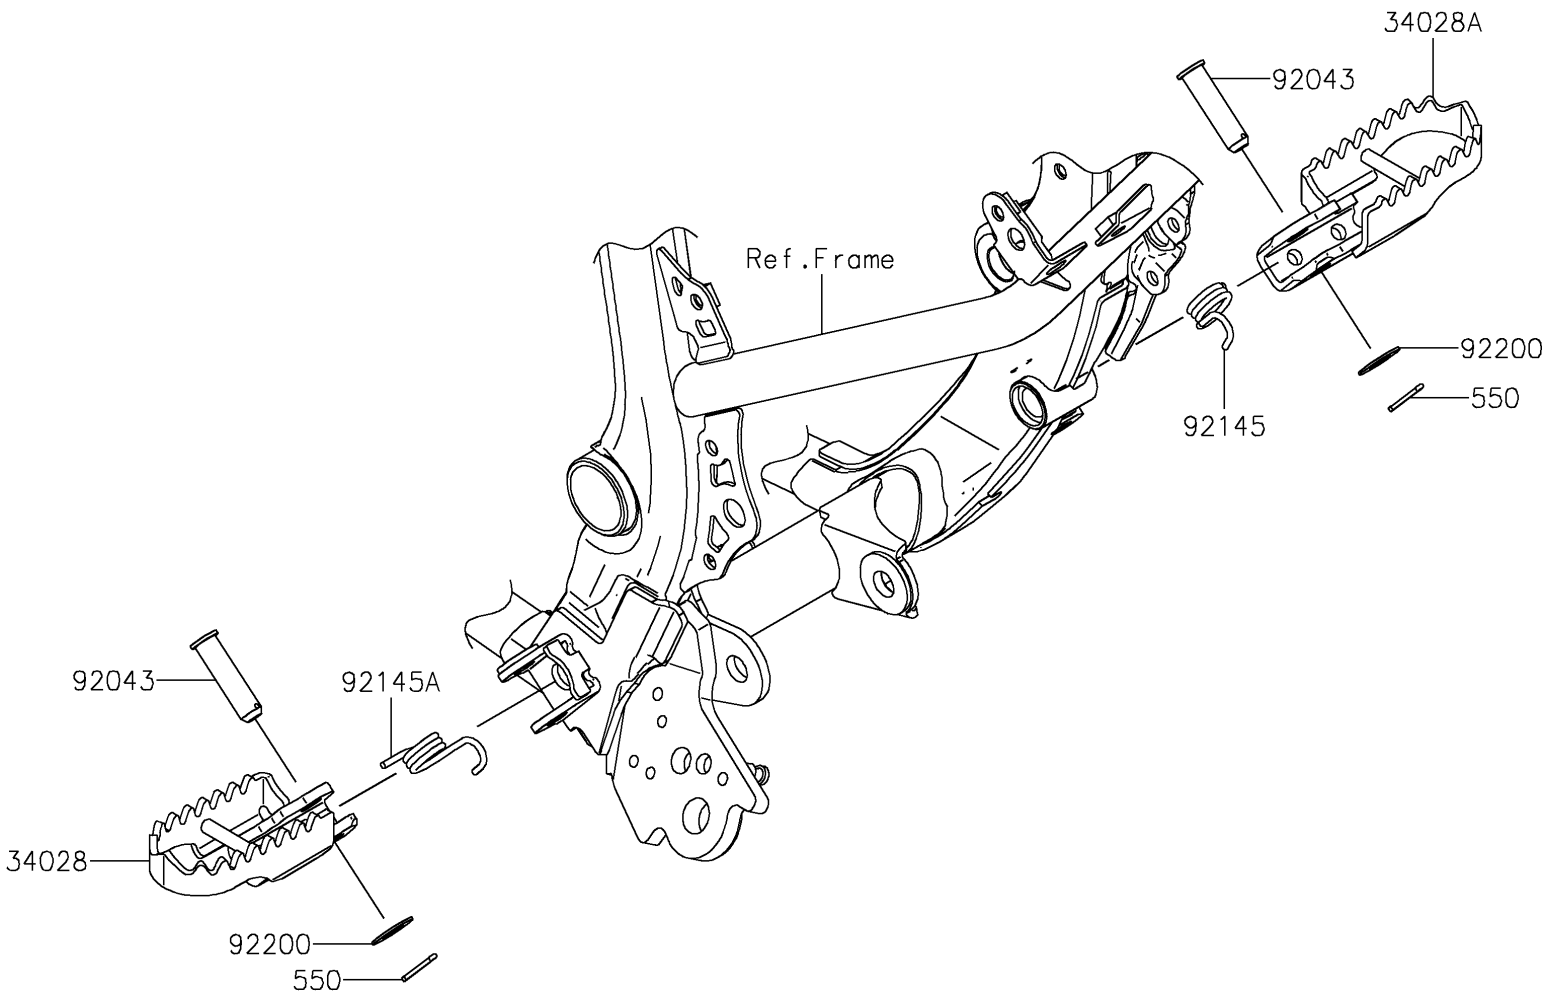

2023 KLX230R PARTS DIAGRAM

Footrests

F2160

2023 KLX230R PARTS LIST

Footrests

ITEM NAME	PART NUMBER	QUANTITY
STEP,LH (Ref # 34028)	34028-0369	1
STEP,RH (Ref # 34028A)	34028-0371	1
PIN,10X35 (Ref # 92043)	92043-0744	2
SPRING,STEP,RH (Ref # 92145)	92145-2300	1
SPRING,STEP,LH (Ref # 92145A)	92145-2301	1
WASHER,10.5X20X1.0 (Ref # 92200)	92200-0870	2
PIN-COTTER,2.0X18 (Ref # 550)	550AA2018	2