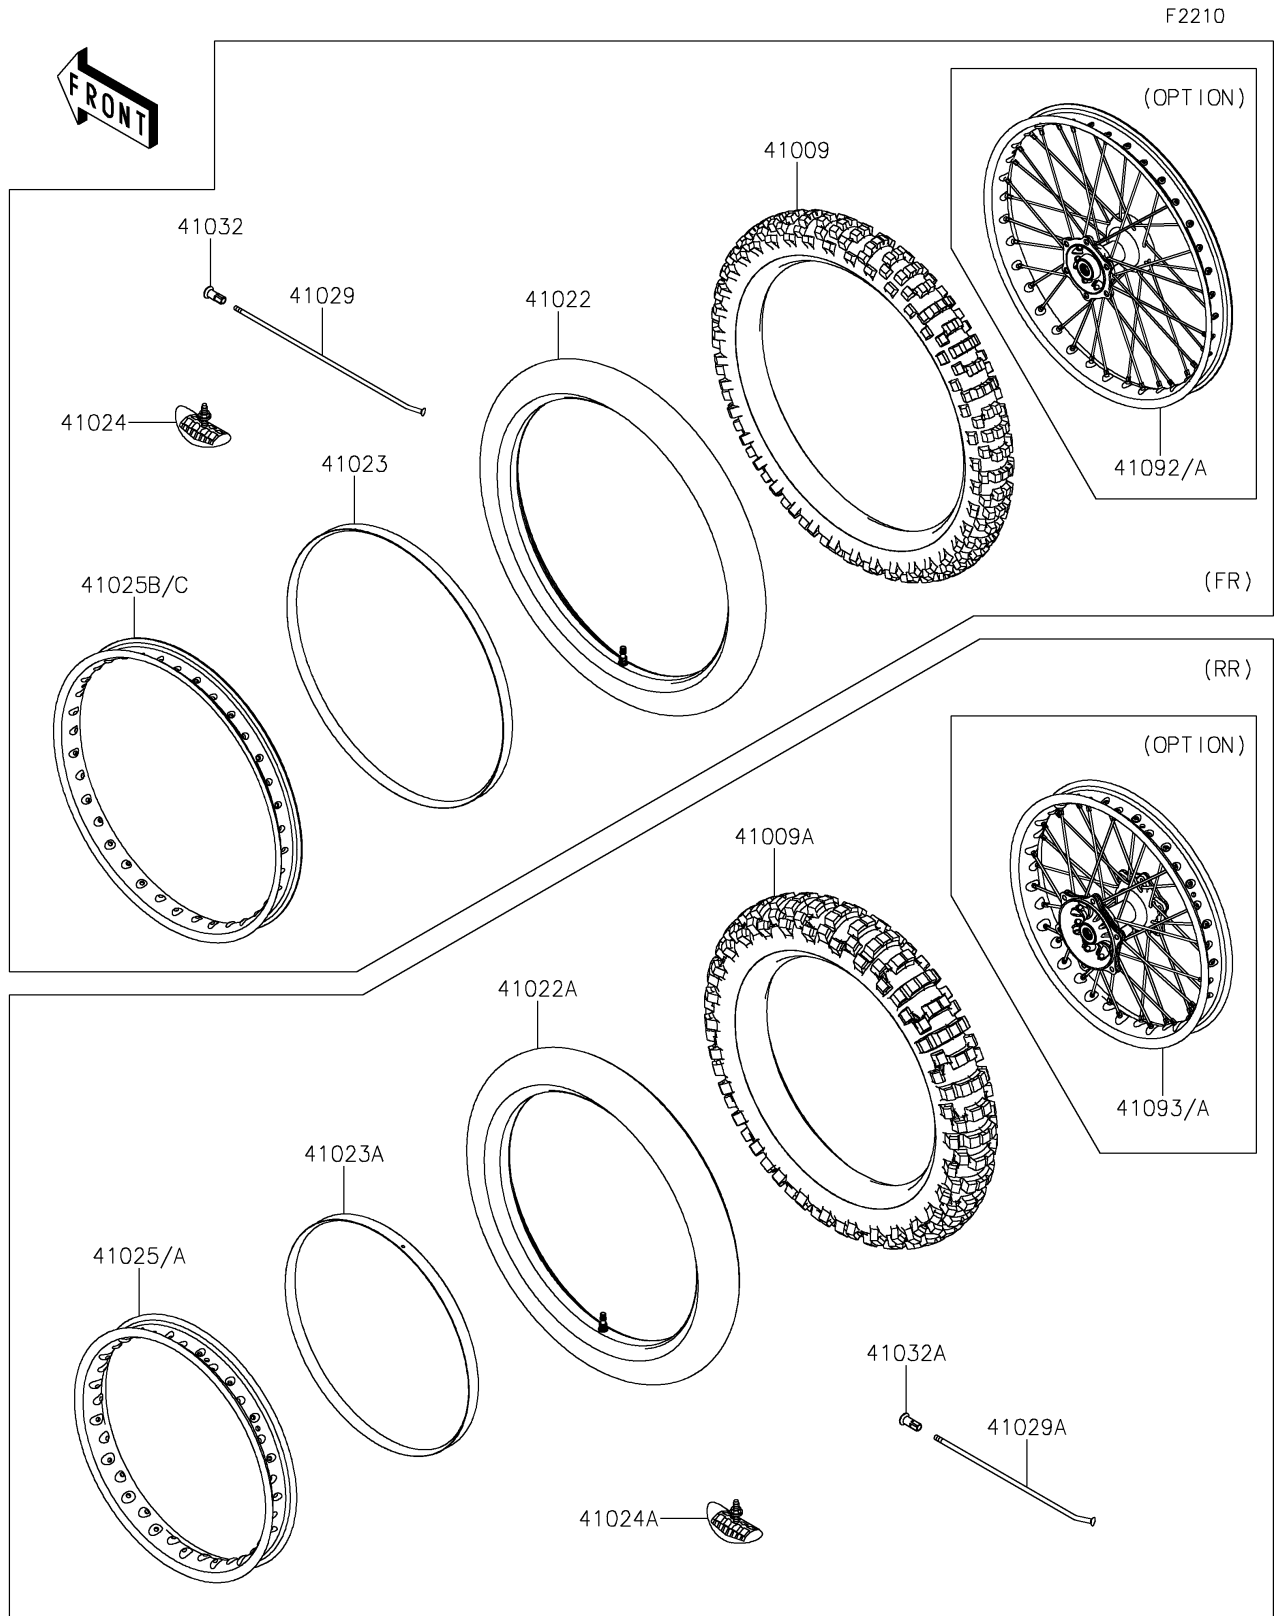

2023 KLX230R PARTS DIAGRAM

Wheels/Tires

2023 KLX230R PARTS LIST

Wheels/Tires

| ITEM NAME | PART NUMBER | QUANTITY |
|--|---------------|----------|
| TIRE,FR,80/100-21 51M,D952F (Ref # 41009) | 41009-0813 | 1 |
| TIRE,RR,100/100-18 59M,D952 (Ref # 41009A) | 41009-0814 | 1 |
| TUBE-TIRE (Ref # 41022) | 41022-0110 | 1 |
| TUBE-TIRE (Ref # 41022A) | 41022-0111 | 1 |
| BAND-RIM,2.75-21 (Ref # 41023) | 41023-0028 | 1 |
| BAND-RIM,4.10-18 (Ref # 41023A) | 41023-0029 | 1 |
| STOPPER-RIM,1.60-M(DUNLOP) (Ref # 41024) | 41024-010 | 1 |
| STOPPER-RIM,1.85-M(DUNLOP) (Ref # 41024A) | 41024-011 | 1 |
| RIM,RR,18X1.85,SILVER (Ref # 41025) | 41025-0399-WA | 1 |
| RIM,FR,21X1.60,SILVER (Ref # 41025B) | 41025-0400-WA | 1 |
| SPOKE-INNER,225.5MMX162D (Ref # 41029) | 41029-0105 | 36 |
| SPOKE-INNER,186.5MMX162D (Ref # 41029A) | 41029-0106 | 36 |
| NIPPLE-SPOKE (Ref # 41032) | 41032-0010 | 36 |
| NIPPLE-SPOKE (Ref # 41032A) | 41032-0013 | 36 |
| WHEEL-SUB ASSY,FR,SILVER (Ref # 41092) | 41092-0041-WA | 1 |
| WHEEL-SUB ASSY,RR,SILVER (Ref # 41093) | 41093-0025-WA | 1 |