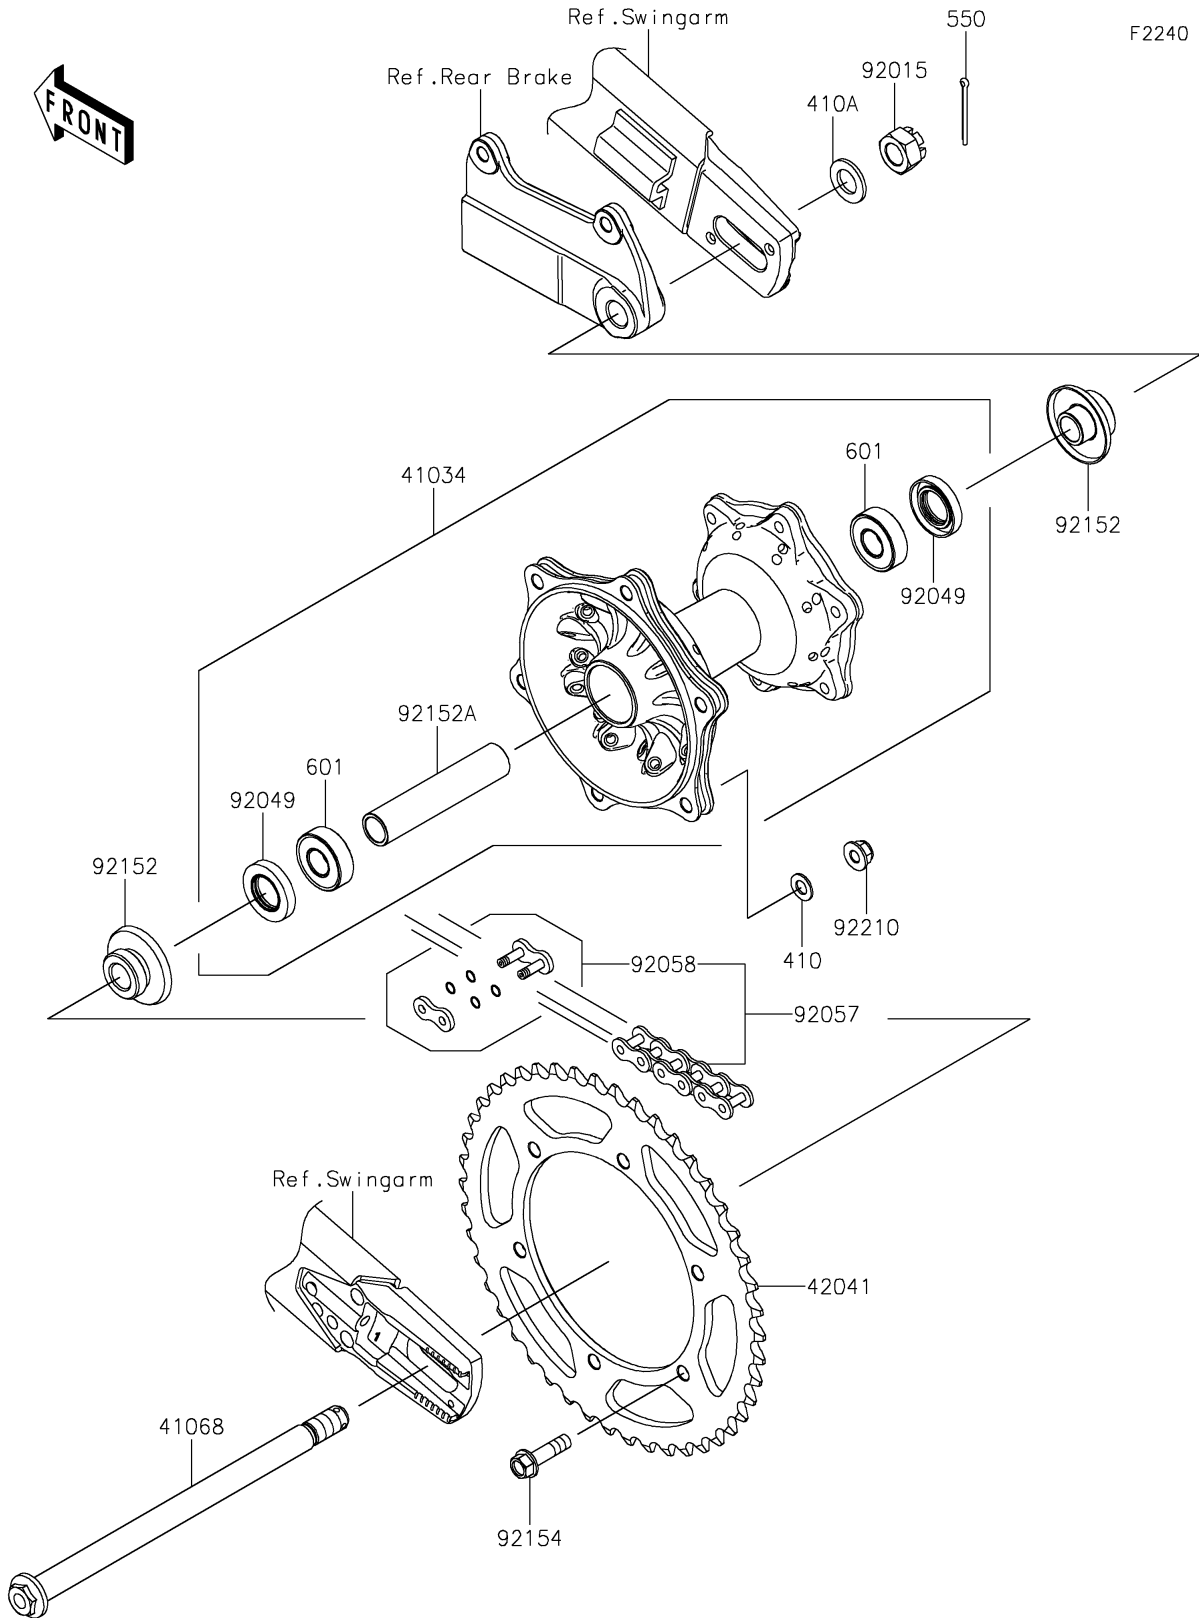

2023 KLX230R PARTS DIAGRAM

Rear Hub

2023 KLX230R PARTS LIST

Rear Hub

ITEM NAME	PART NUMBER	QUANTITY
DRUM-ASSY,RR (Ref # 41034)	41034-0612	1
AXLE,RR,15X244 (Ref # 41068)	41068-0647	1
SPROCKET-HUB,46T (Ref # 42041)	42041-0171	1
NUT,CASTLE,14MM (Ref # 92015)	92015-1765	1
SEAL-OIL (Ref # 92049)	92049-0114	2
CHAIN,DRIVE,520VF2X106L (Ref # 92057)	92057-0800	1
JOINT-CHAIN (Ref # 92058)	92058-0069	1
COLLAR (Ref # 92152)	92152-2544	2
COLLAR,15.2X20X96.2 (Ref # 92152A)	92152-2546	1
BOLT,FLANGED,8X30 (Ref # 92154)	92154-3918	6
NUT,8MM (Ref # 92210)	92210-0570	6
WASHER-PLAIN-SMALL,8MM (Ref # 410)	410AA0800	6
WASHER-PLAIN-SMALL,14MM (Ref # 410A)	410AA1400	1
PIN-COTTER,3.0X35 (Ref # 550)	550AA3035	1
BEARING-BALL (Ref # 601)	601B6202UU	2