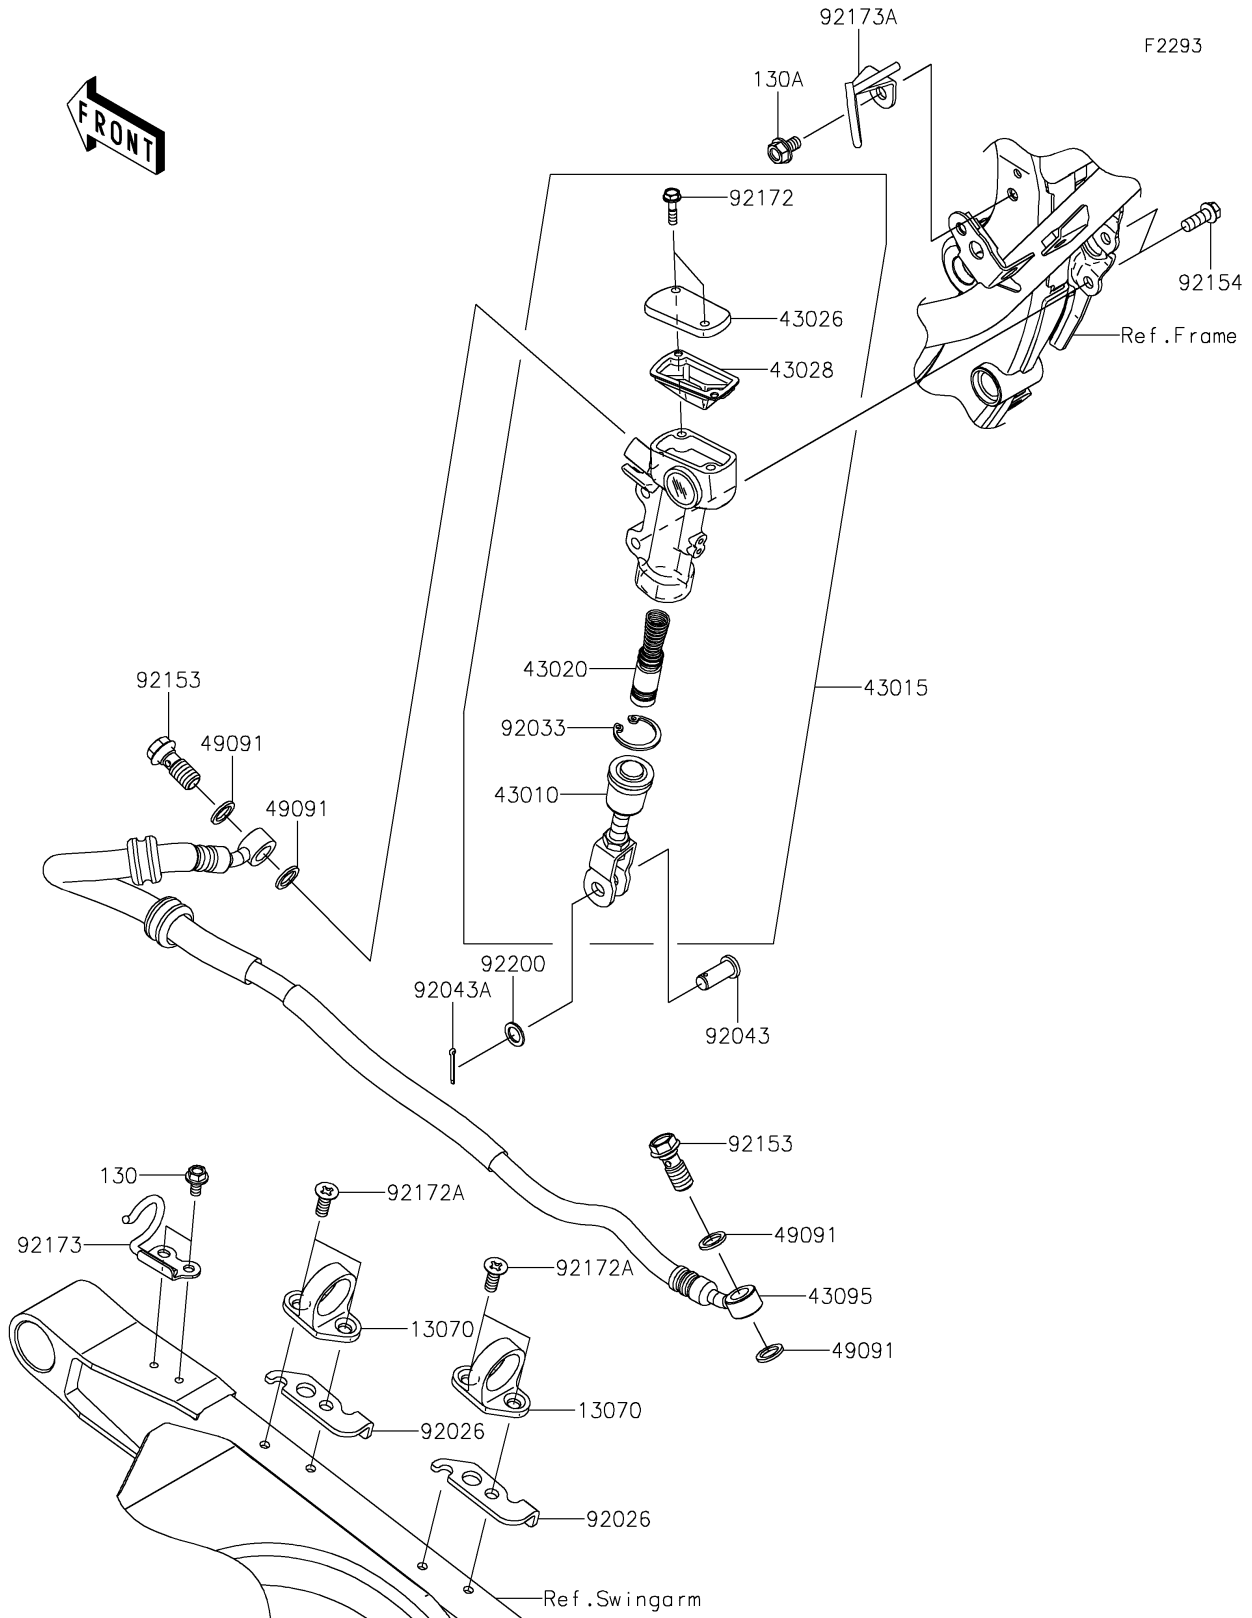

# 2023 KLX® 230R PARTS DIAGRAM

## Rear Master Cylinder

## 2023 KLX® 230R PARTS LIST

### Rear Master Cylinder

ITEM NAME	PART NUMBER	QUANTITY
GUIDE,HOSE (Ref # 13070)	13070-1144	2
ROD-ASSY-BRAKE (Ref # 43010)	43010-0025	1
CYLINDER-ASSY-MASTER,RR (Ref # 43015)	43015-0724	1
PISTON-COMP-BRAKE (Ref # 43020)	43020-1094	1
CAP-BRAKE (Ref # 43026)	43026-0023	1
DIAPHRAGM (Ref # 43028)	43028-1092	1
HOSE-BRAKE,M/CYLINDER-CALIPER (Ref # 43095)	43095-1630	1
WASHER-SEAL,10.1X14.5X1.5 (Ref # 49091)	49091-0001	4
SPACER (Ref # 92026)	92026-0879	2
RING-SNAP,20.9X24.6X1.2 (Ref # 92033)	92033-0079	1
PIN (Ref # 92043)	92043-0004	1
PIN,COTTER,2.0X15 (Ref # 92043A)	92043-0766	1
BOLT,OIL,L=23 (Ref # 92153)	92153-0029	2
BOLT,FLANGED,6X16 (Ref # 92154)	92154-0460	2
SCREW (Ref # 92172)	92172-1064	2
SCREW,6X16 (Ref # 92172A)	92172-1198	4
CLAMP,BRAKE HOSE,SWING ARM (Ref # 92173)	92173-1976	1
CLAMP,BRAKE HOSE,SWING ARM (Ref # 92173A)	92173-1978	1
WASHER,8.5X13X1 (Ref # 92200)	92200-1980	1
BOLT-FLANGED,5X10 (Ref # 130)	130BA0510	2
BOLT-FLANGED,6X10 (Ref # 130A)	130BA0610	1