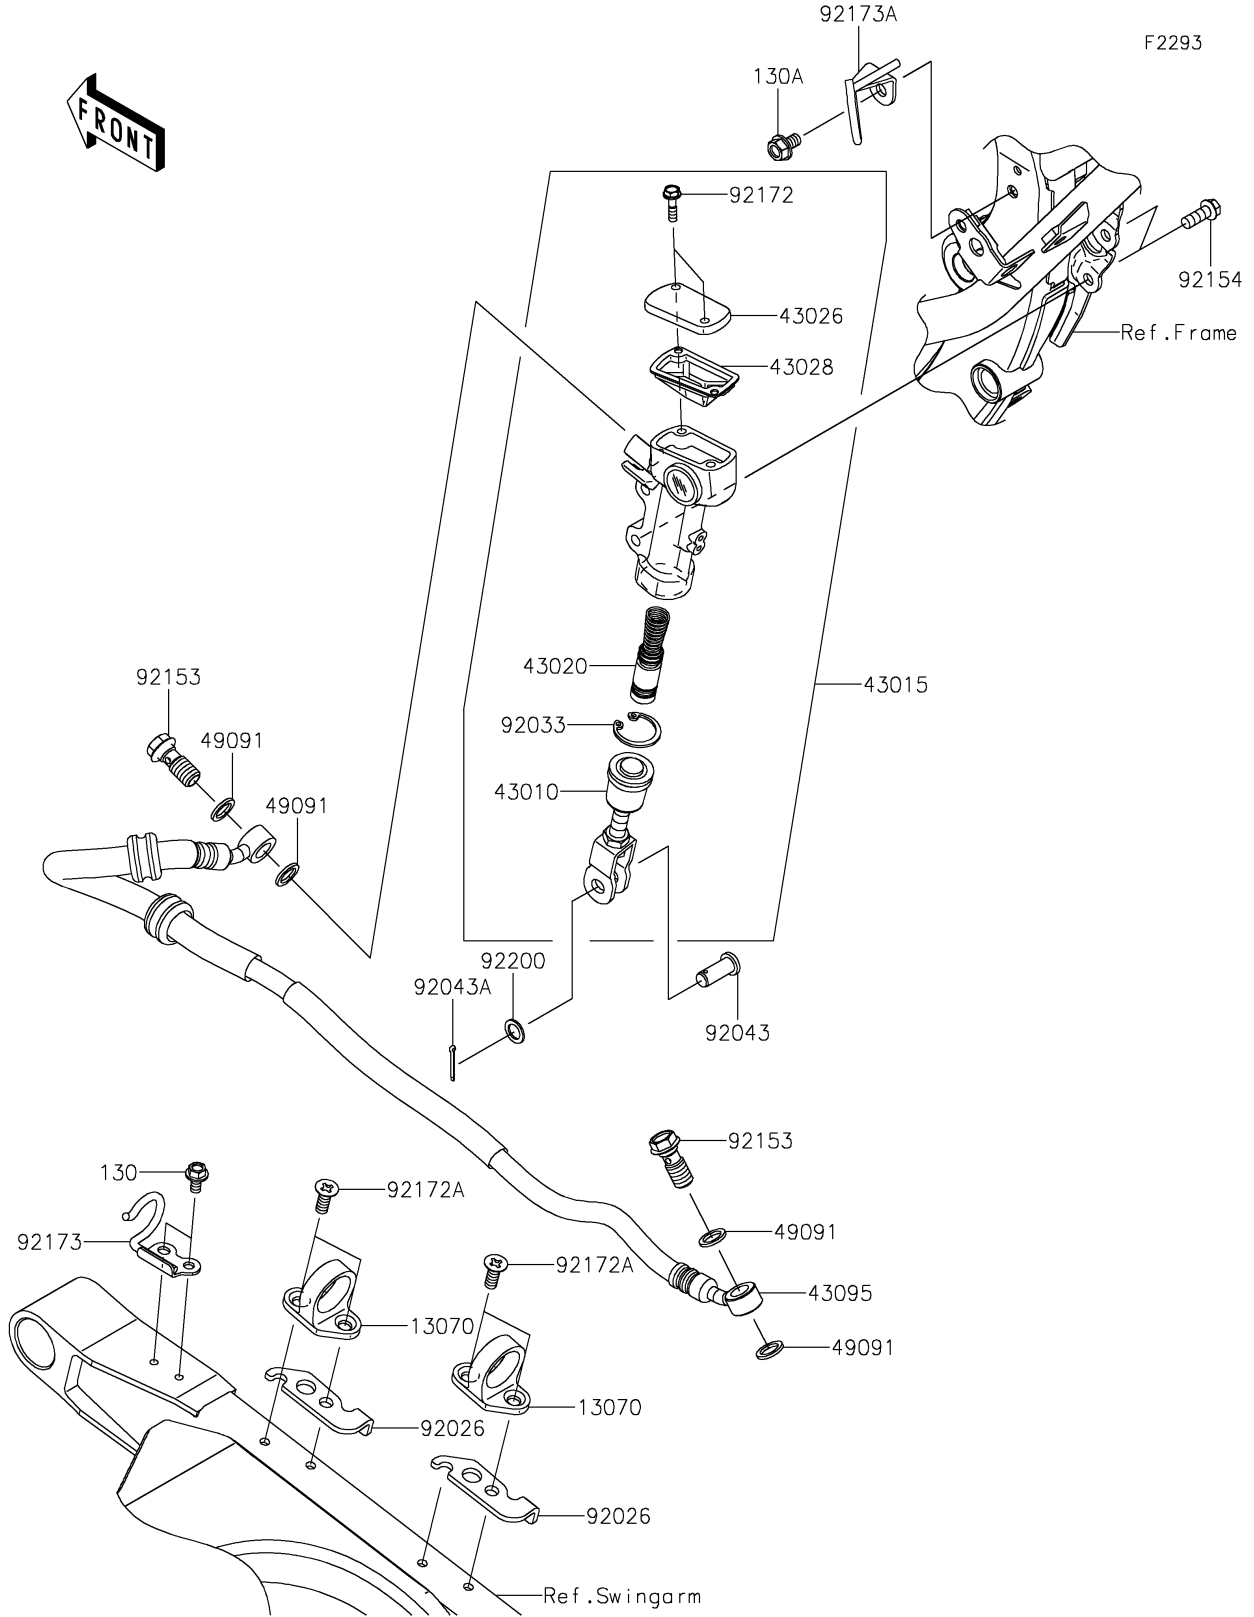

# 2024 KLX230R PARTS DIAGRAM

## Rear Master Cylinder

## 2024 KLX230R PARTS LIST

### Rear Master Cylinder

ITEM NAME	PART NUMBER	QUANTITY
GUIDE,HOSE (Ref # 13070)	13070-1144	2
ROD-ASSY-BRAKE (Ref # 43010)	43010-0025	1
CYLINDER-ASSY-MASTER,RR (Ref # 43015)	43015-0724	1
PISTON-COMP-BRAKE (Ref # 43020)	43020-1094	1
CAP-BRAKE (Ref # 43026)	43026-0023	1
DIAPHRAGM (Ref # 43028)	43028-1092	1
HOSE-BRAKE,M/CYLINDER-CALIPER (Ref # 43095)	43095-1630	1
WASHER-SEAL,10.1X14.5X1.5 (Ref # 49091)	49091-0001	4
SPACER (Ref # 92026)	92026-0879	2
RING-SNAP,20.9X24.6X1.2 (Ref # 92033)	92033-0079	1
PIN (Ref # 92043)	92043-0004	1
PIN,COTTER,2.0X15 (Ref # 92043A)	92043-0766	1
BOLT,OIL,L=23 (Ref # 92153)	92153-0029	2
BOLT,FLANGED,6X16 (Ref # 92154)	92154-0460	2
SCREW (Ref # 92172)	92172-1064	2
SCREW,6X16 (Ref # 92172A)	92172-1198	4
CLAMP,BRAKE HOSE,SWING ARM (Ref # 92173)	92173-1976	1
CLAMP,BRAKE HOSE,SWING ARM (Ref # 92173A)	92173-1978	1
WASHER,8.5X13X1 (Ref # 92200)	92200-1980	1
BOLT-FLANGED,5X10 (Ref # 130)	130BA0510	2
BOLT-FLANGED,6X10 (Ref # 130A)	130BA0610	1