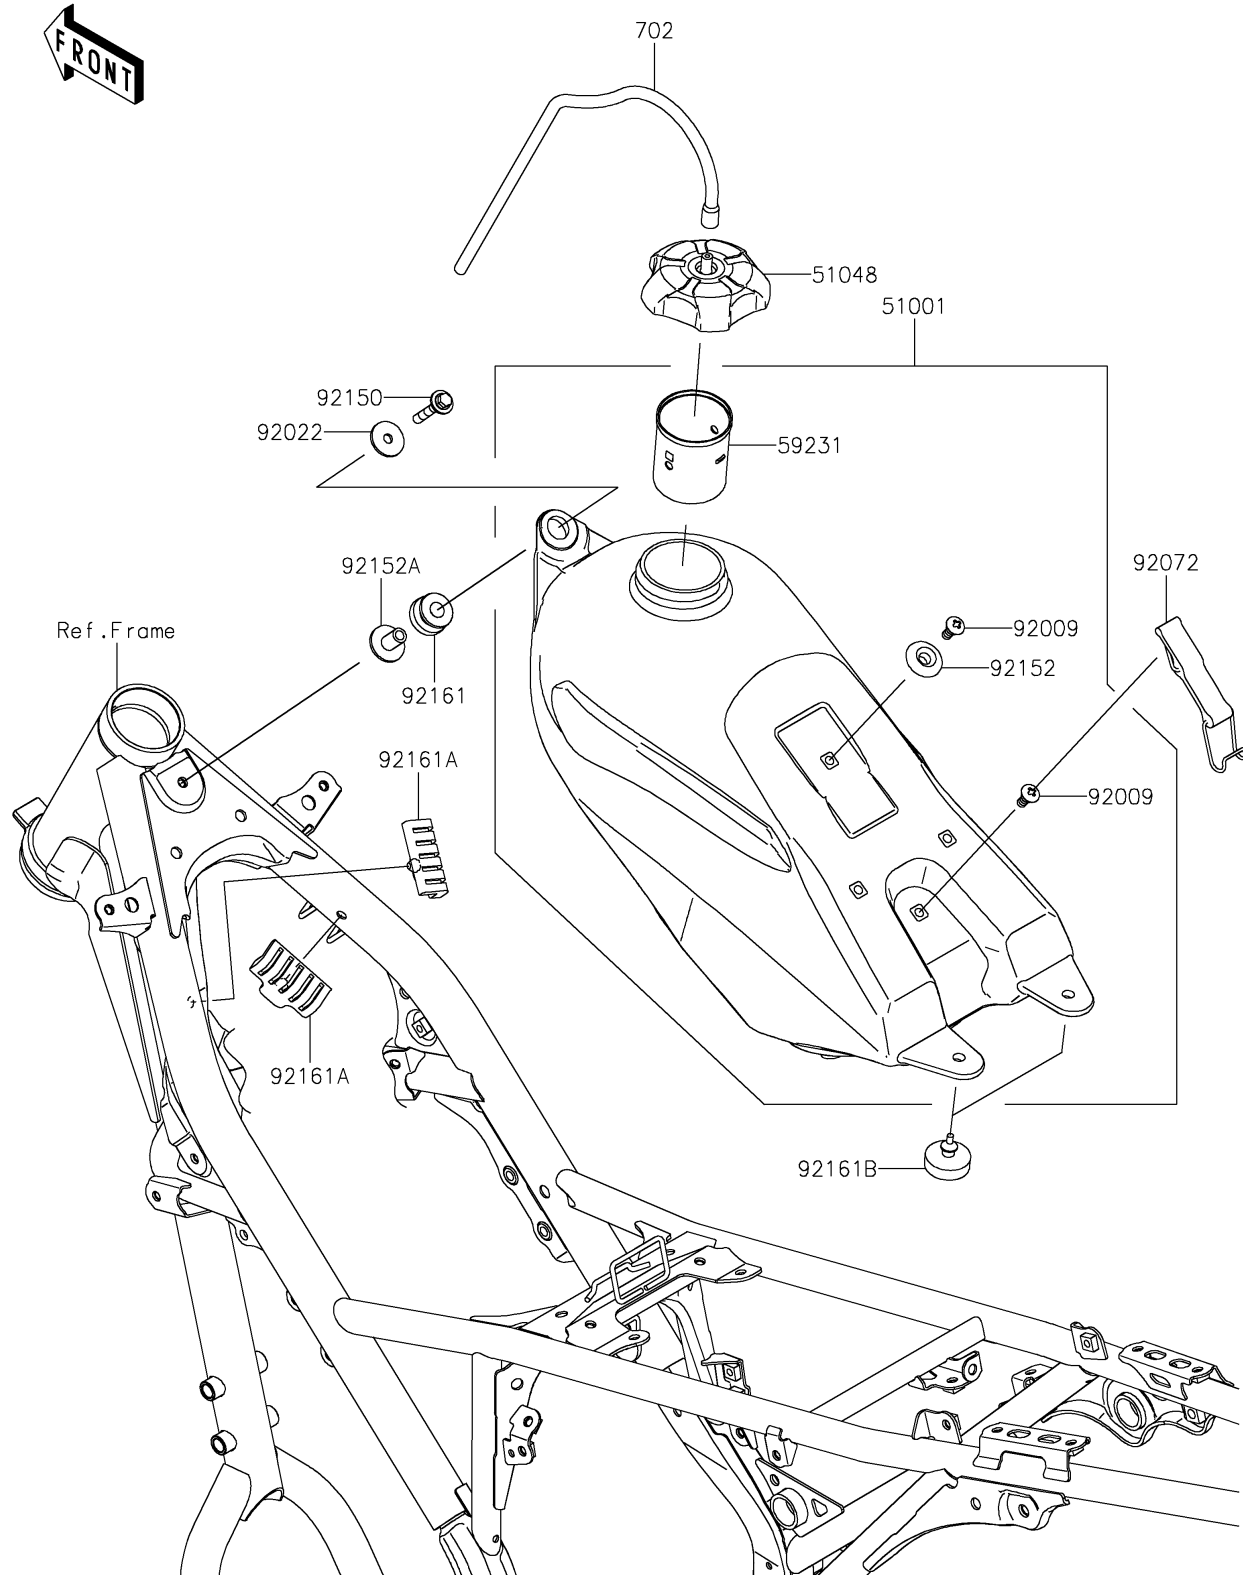

2023 KLX® 230R PARTS DIAGRAM

Fuel Tank(CN,US)

F2410

2023 KLX® 230R PARTS LIST

Fuel Tank(CN,US)

ITEM NAME	PART NUMBER	QUANTITY
TANK-COMP-FUEL (Ref # 51001)	51001-0875	1
CAP-ASSY-TANK (Ref # 51048)	51048-0576	1
FILLER (Ref # 59231)	59231-0042	1
SCREW,6MM (Ref # 92009)	92009-1971	2
WASHER,6.5X24X2 (Ref # 92022)	92022-1690	1
BAND,FUEL TANK (Ref # 92072)	92072-0842	1
BOLT,FLANGED,6X35 (Ref # 92150)	92150-1527	1
COLLAR (Ref # 92152)	92152-0569	1
COLLAR,6.8X10X16 (Ref # 92152A)	92152-2666	1
DAMPER,FUEL TANK (Ref # 92161)	92161-1392	1
DAMPER (Ref # 92161A)	92161-2166	2
DAMPER (Ref # 92161B)	92161-2203	2
TUBE-RUBBER,5X8X400 (Ref # 702)	702A05400	1