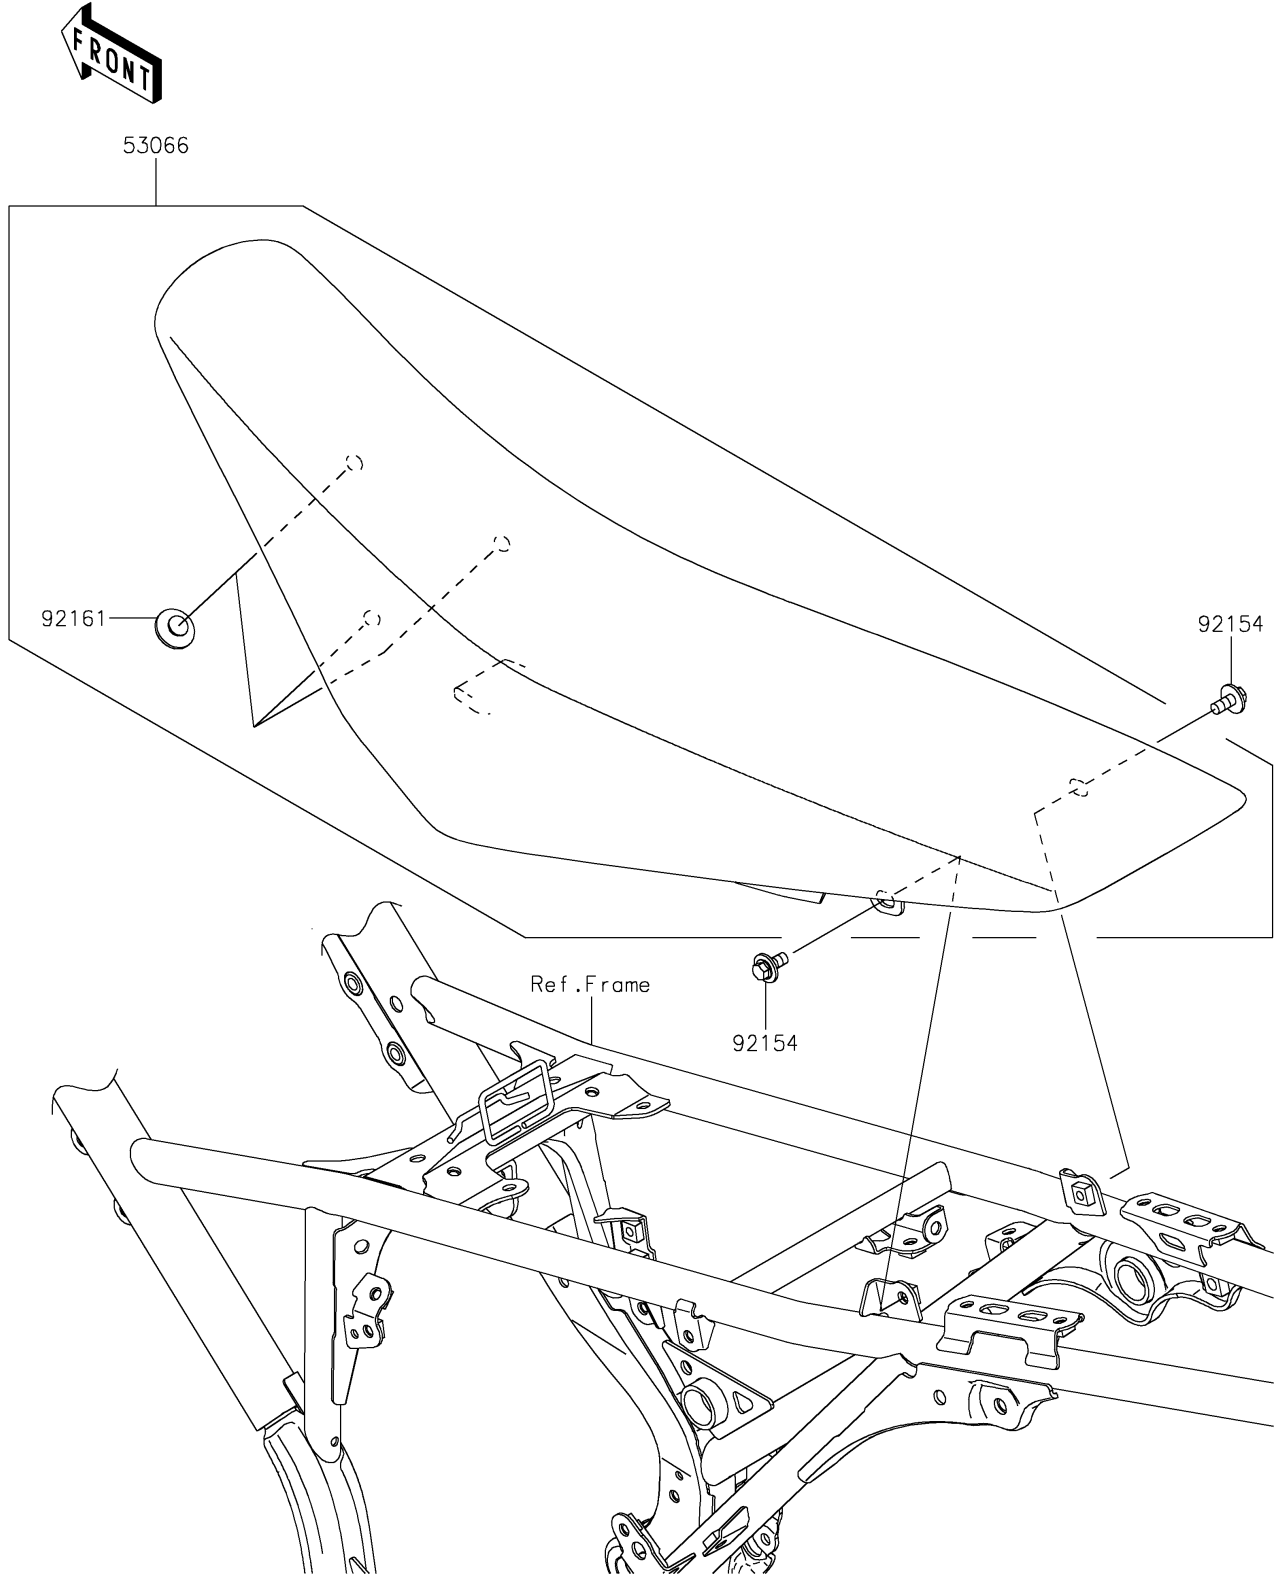

# 2023 KLX230R PARTS DIAGRAM

Seat

F2510

## 2023 KLX230R PARTS LIST

### Seat

ITEM NAME	PART NUMBER	QUANTITY
SEAT-ASSY,BLACK (Ref # 53066)	53066-0691-MA	1
BOLT,FLANGED,6X14 (Ref # 92154)	92154-1231	2
DAMPER,8X22X10 (Ref # 92161)	92161-1685	3