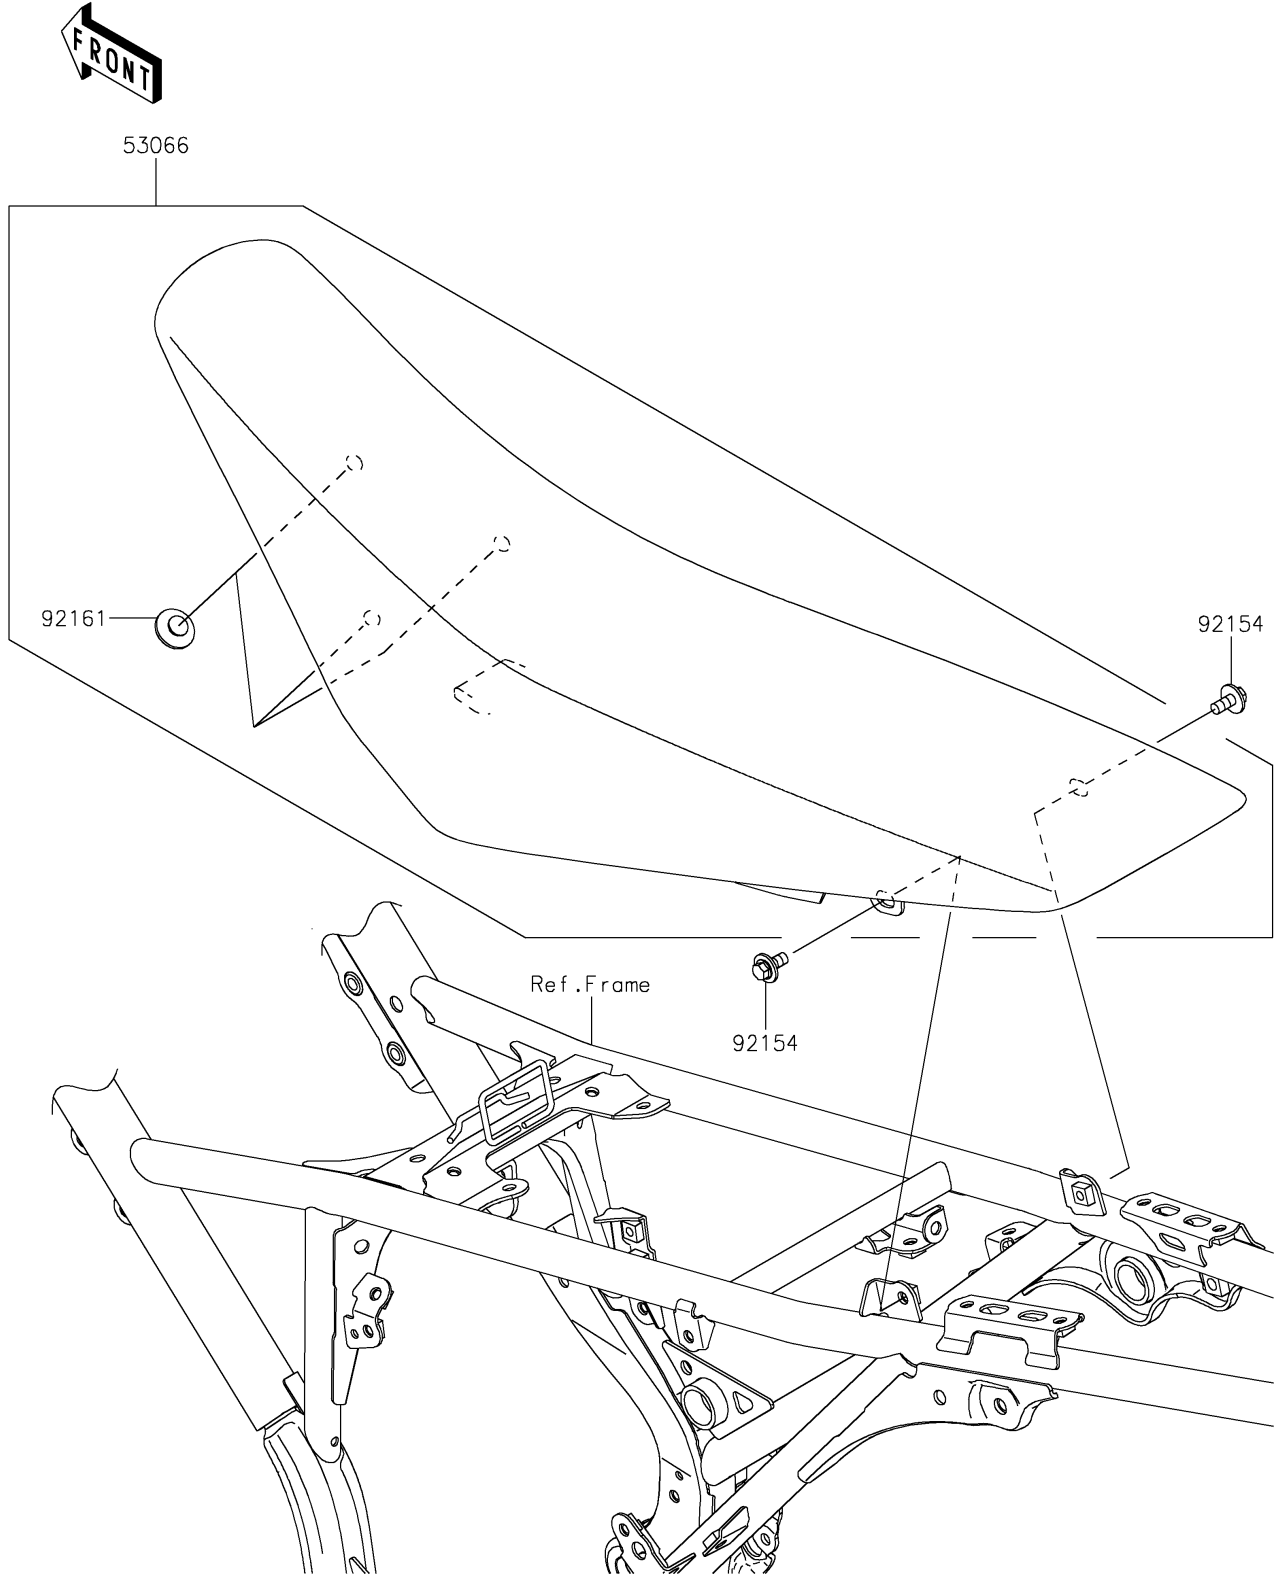

# 2024 KLX230R PARTS DIAGRAM

Seat

F2510

## 2024 KLX230R PARTS LIST

### Seat

ITEM NAME	PART NUMBER	QUANTITY
SEAT-ASSY,BLACK (Ref # 53066)	53066-0691-MA	1
BOLT,FLANGED,6X14 (Ref # 92154)	92154-1231	2
DAMPER,8X22X10 (Ref # 92161)	92161-1685	3