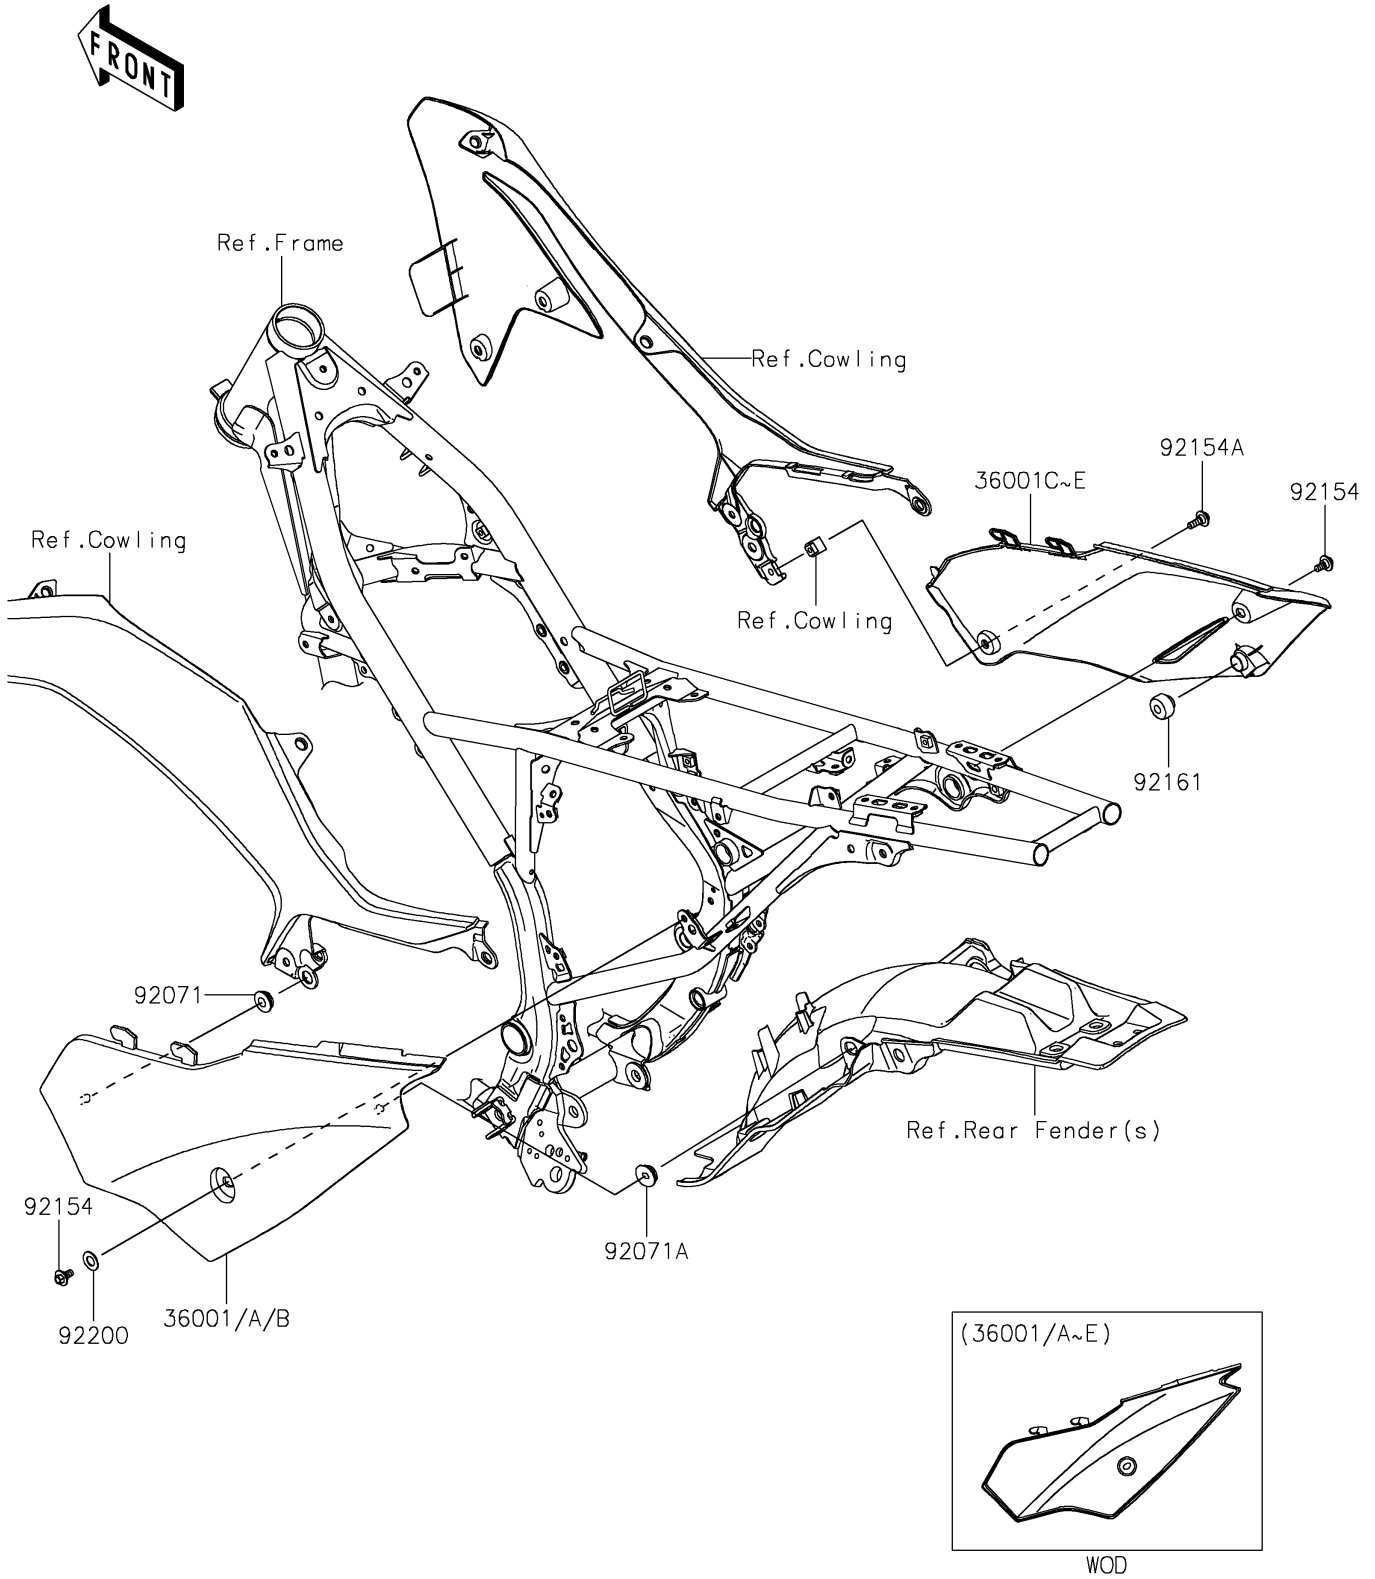

2024 KLX® 230R PARTS DIAGRAM

Side Covers

F2611

2024 KLX® 230R PARTS LIST

Side Covers

ITEM NAME	PART NUMBER	QUANTITY
COVER-SIDE,LH,B.WHITE (Ref # 36001)	36001-0678-266	1
COVER-SIDE,LH,L.GREEN (Ref # 36001A)	36001-0678-290	1
COVER-SIDE,LH,B.GRAY (Ref # 36001B)	36001-0678-67A	1
COVER-SIDE,RH,B.WHITE (Ref # 36001C)	36001-0693-266	1
COVER-SIDE,RH,L.GREEN (Ref # 36001D)	36001-0693-290	1
COVER-SIDE,RH,B.GRAY (Ref # 36001E)	36001-0693-67A	1
GROMMET (Ref # 92071)	92071-0794	1
GROMMET (Ref # 92071A)	92071-0795	1
BOLT,FLANGED,6X9 (Ref # 92154)	92154-0546	2
BOLT,FLANGED,6X28 (Ref # 92154A)	92154-1739	1
DAMPER (Ref # 92161)	92161-1783	1
WASHER,10.5X20X1.0 (Ref # 92200)	92200-0870	1