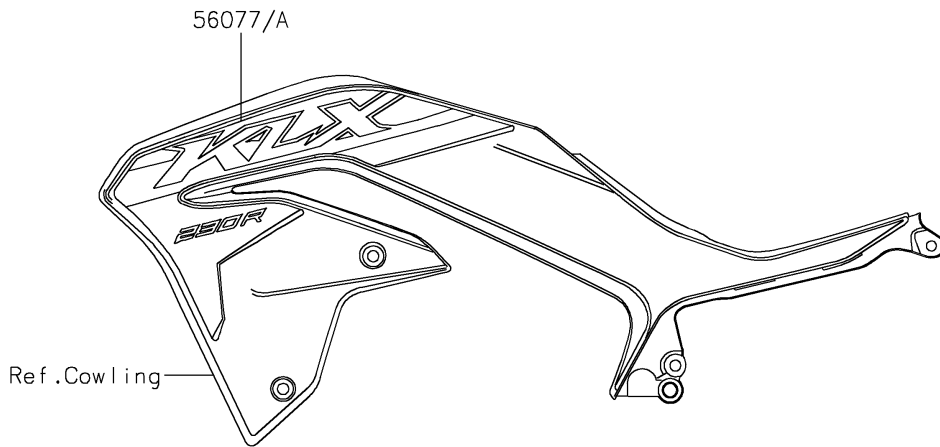

2024 KLX230R PARTS DIAGRAM

Decals(Green)(ERFNN)

F2861B

2024 KLX230R PARTS LIST

Decals(Green)(ERFNN)

ITEM NAME	PART NUMBER	QUANTITY
MARK,KAWASAKI (Ref # 56054)	56054-3962	1
MARK,SIDE COVER,KAWASAKI (Ref # 56054A)	56054-4004	2
PATTERN,SHROUD,LH (Ref # 56077)	56077-0567	1
PATTERN,SHROUD,RH (Ref # 56077A)	56077-0568	1