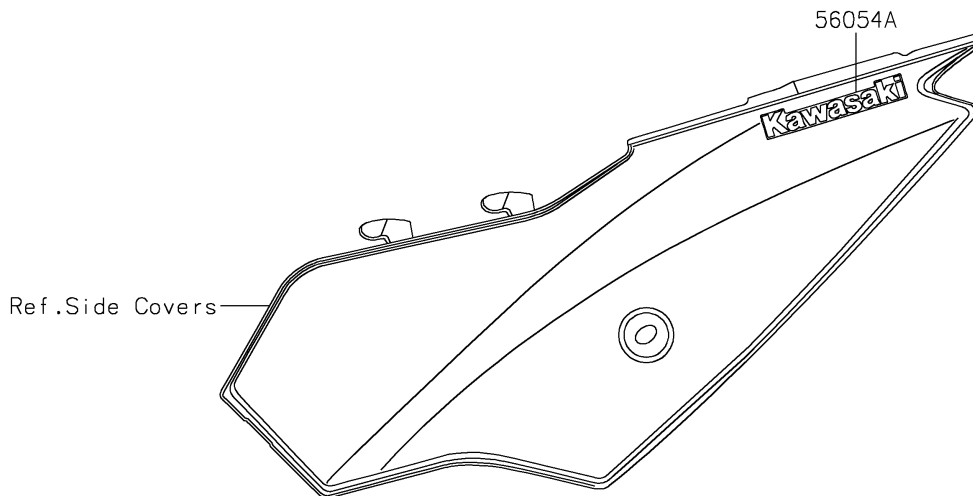

2024 KLX230R PARTS DIAGRAM

Decals(Green)(ERFNN)

F2861B

2024 KLX230R PARTS LIST

Decals(Green)(ERFNN)

ITEM NAME	PART NUMBER	QUANTITY
MARK,KAWASAKI (Ref # 56054)	56054-3962	1
MARK,SIDE COVER,KAWASAKI (Ref # 56054A)	56054-4004	2
PATTERN,SHROUD,LH (Ref # 56077)	56077-0567	1
PATTERN,SHROUD,RH (Ref # 56077A)	56077-0568	1