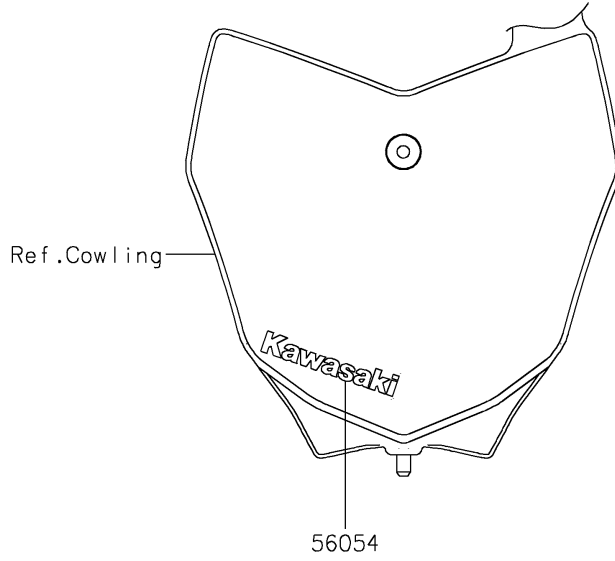

2024 KLX230R PARTS DIAGRAM

Decals(Green)(ERFNN)

F2861B

2024 KLX230R PARTS LIST

Decals(Green)(ERFNN)

ITEM NAME	PART NUMBER	QUANTITY
MARK,KAWASAKI (Ref # 56054)	56054-3962	1
MARK,SIDE COVER,KAWASAKI (Ref # 56054A)	56054-4004	2
PATTERN,SHROUD,LH (Ref # 56077)	56077-0567	1
PATTERN,SHROUD,RH (Ref # 56077A)	56077-0568	1