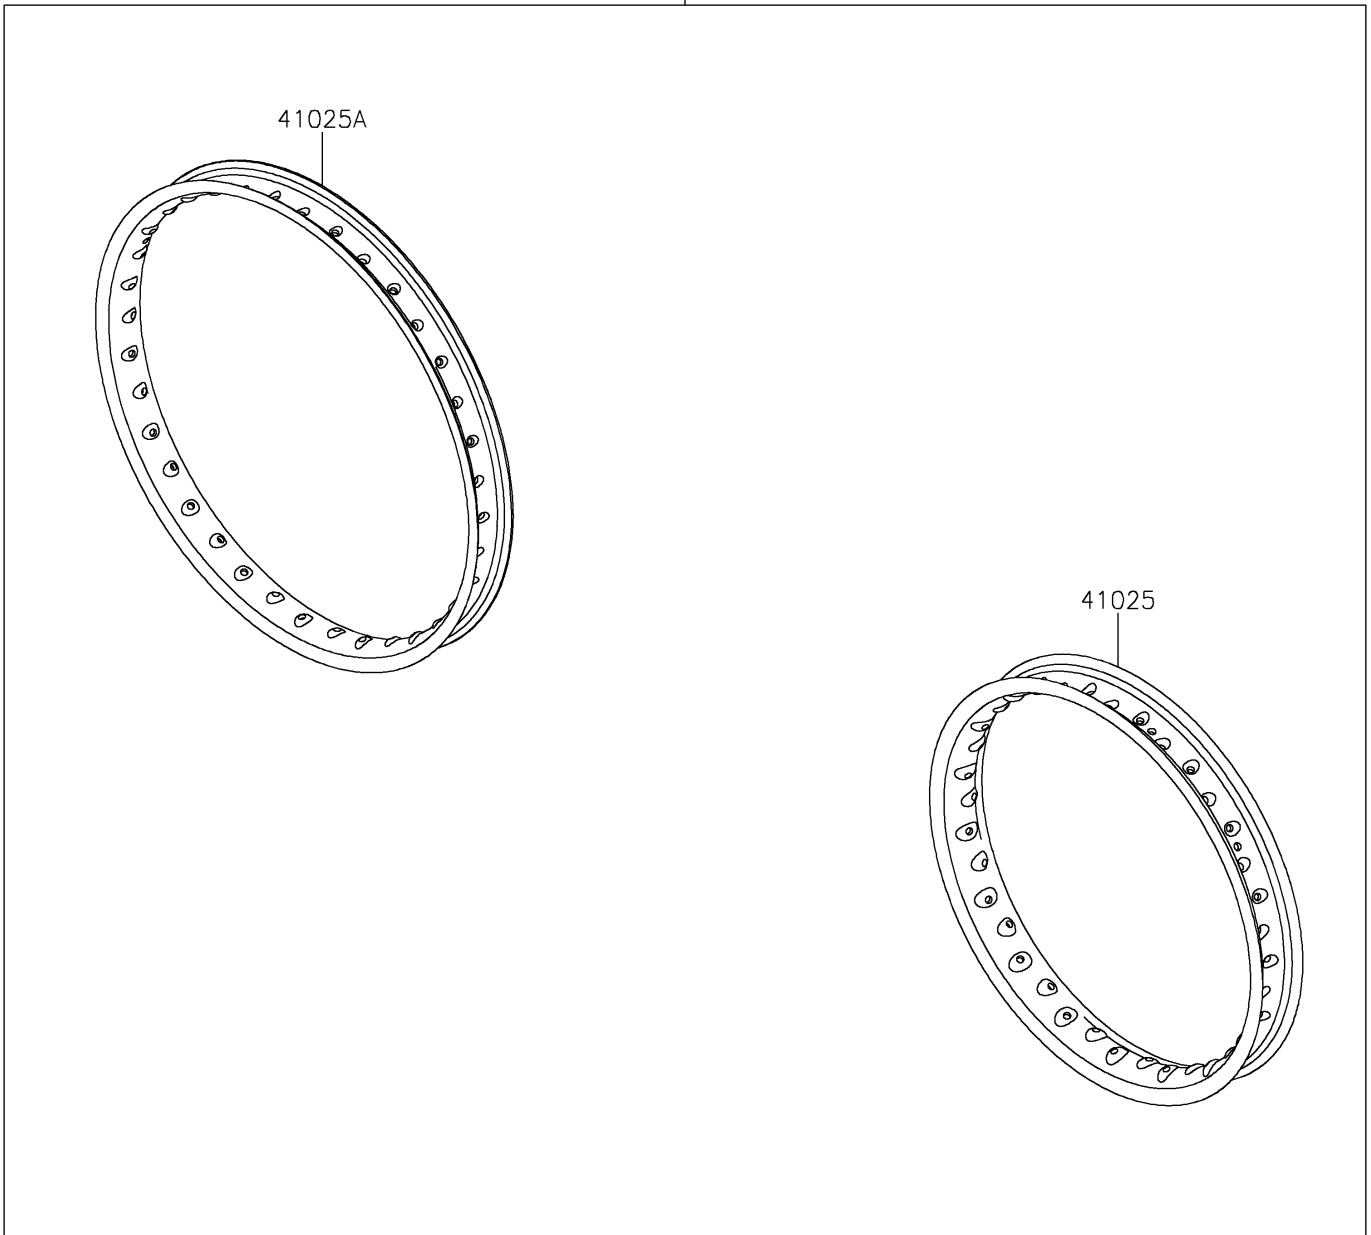

2024 KLX230R PARTS DIAGRAM

Accessory(Rim)(EPFNN/EPFNL)

F2910B

99994

2024 KLX230R PARTS LIST

Accessory(Rim)(EPFNN/EPFNL)

ITEM NAME	PART NUMBER	QUANTITY
RIM,RR,18X1.85,BLACK (Ref # 41025)	41025-0399-WC	1
RIM,FR,21X1.60,BLACK (Ref # 41025A)	41025-0400-WC	1
RIM,BLACK (Ref # 99994)	99994-1251-WC	1