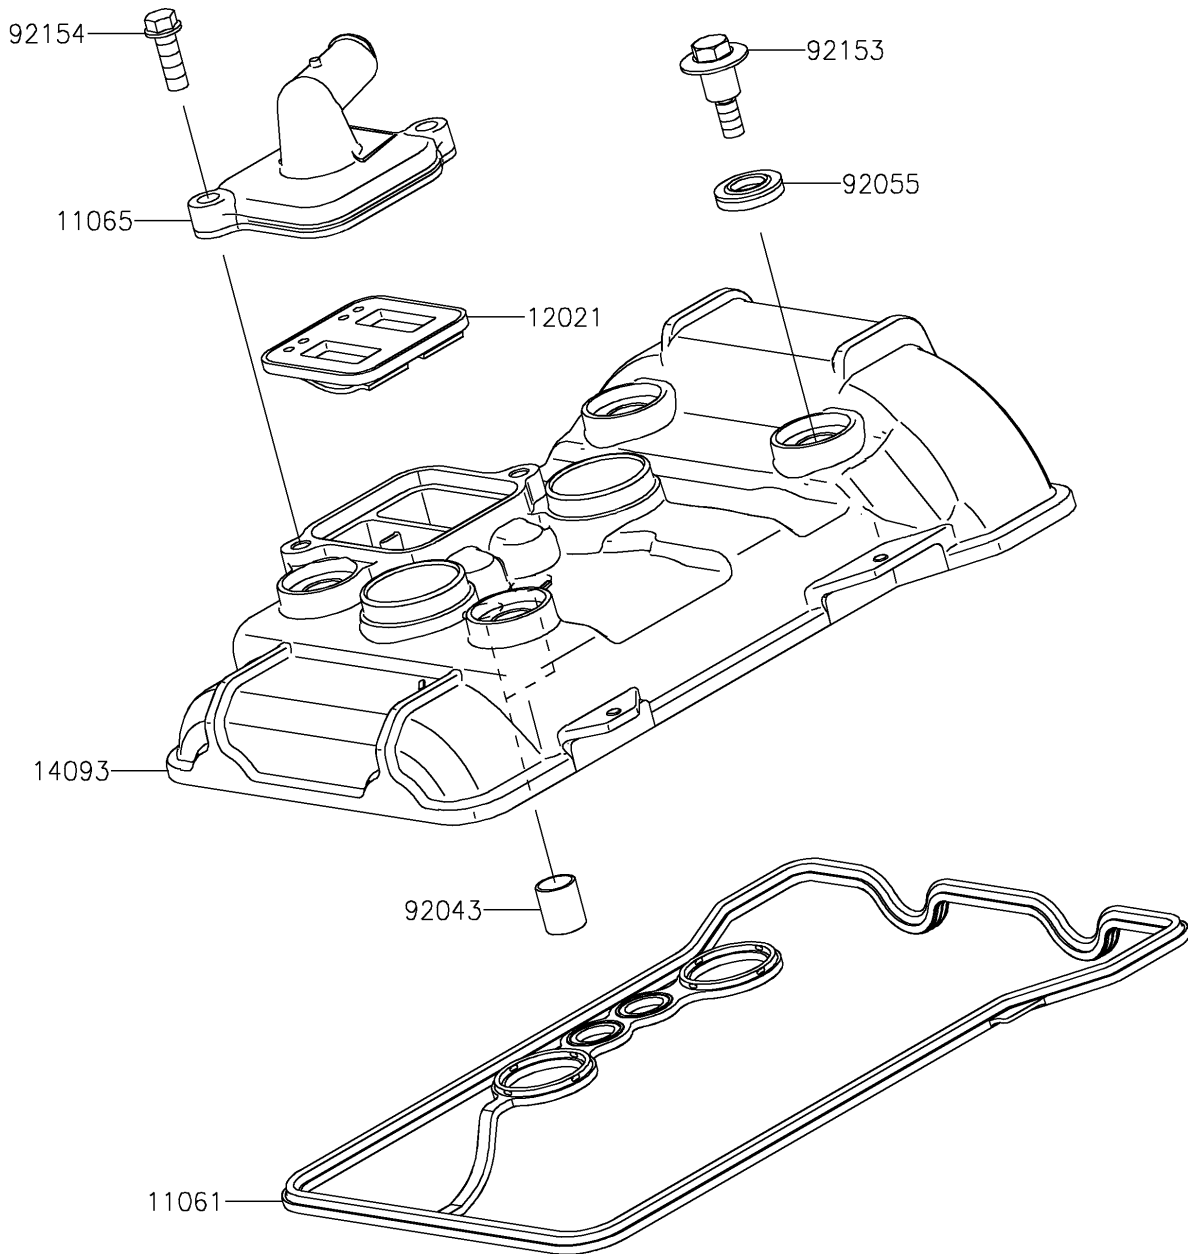

# 2023 Ninja® 400 ABS PARTS DIAGRAM

Cylinder Head Cover

E1112

## 2023 Ninja® 400 ABS PARTS LIST

### Cylinder Head Cover

ITEM NAME	PART NUMBER	QUANTITY
GASKET,CYLINDER HEAD COVER (Ref # 11061)	11061-1337	1
CAP,HEAD (Ref # 11065)	11065-1311	1
VALVE-ASSY-REED (Ref # 12021)	12021-0708	1
COVER,CYLINDER HEAD (Ref # 14093)	14093-0818	1
PIN,10.1X12X14 (Ref # 92043)	92043-4009	2
RING-O (Ref # 92055)	92055-0143	4
BOLT,HEAD COVER (Ref # 92153)	92153-0793	4
BOLT,FLANGED,6X18 (Ref # 92154)	92154-1775	2