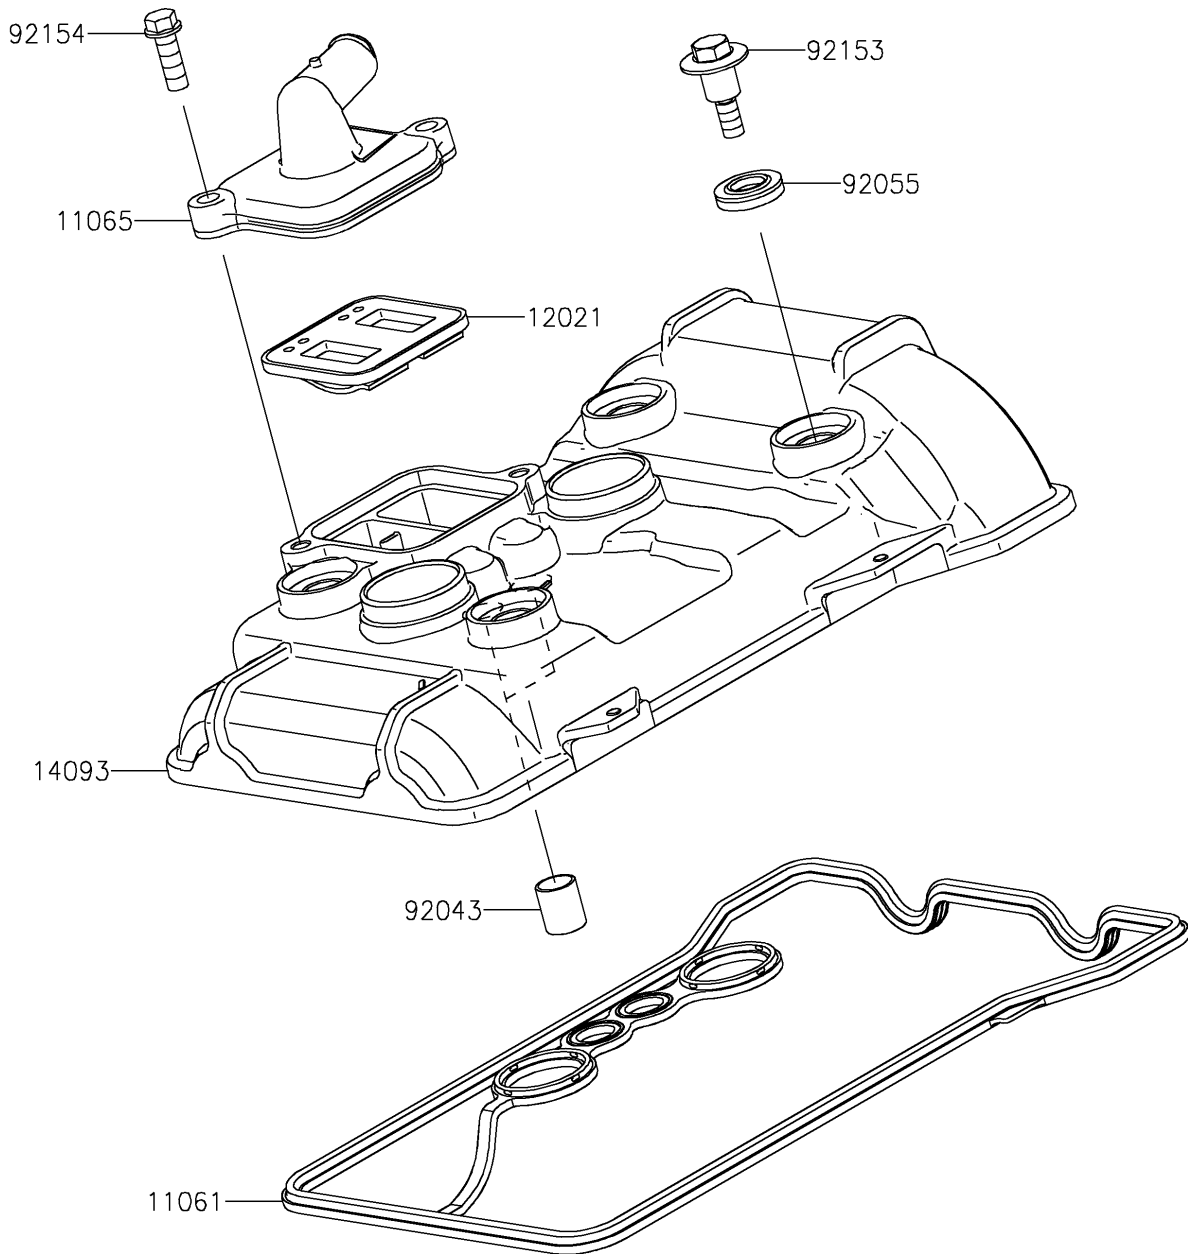

2023 Ninja[®] 400 ABS PARTS DIAGRAM

Cylinder Head Cover

E1112

2023 Ninja® 400 ABS PARTS LIST

Cylinder Head Cover

ITEM NAME	PART NUMBER	QUANTITY
GASKET,CYLINDER HEAD COVER (Ref # 11061)	11061-1337	1
CAP,HEAD (Ref # 11065)	11065-1311	1
VALVE-ASSY-REED (Ref # 12021)	12021-0708	1
COVER,CYLINDER HEAD (Ref # 14093)	14093-0818	1
PIN,10.1X12X14 (Ref # 92043)	92043-4009	2
RING-O (Ref # 92055)	92055-0143	4
BOLT,HEAD COVER (Ref # 92153)	92153-0793	4
BOLT,FLANGED,6X18 (Ref # 92154)	92154-1775	2