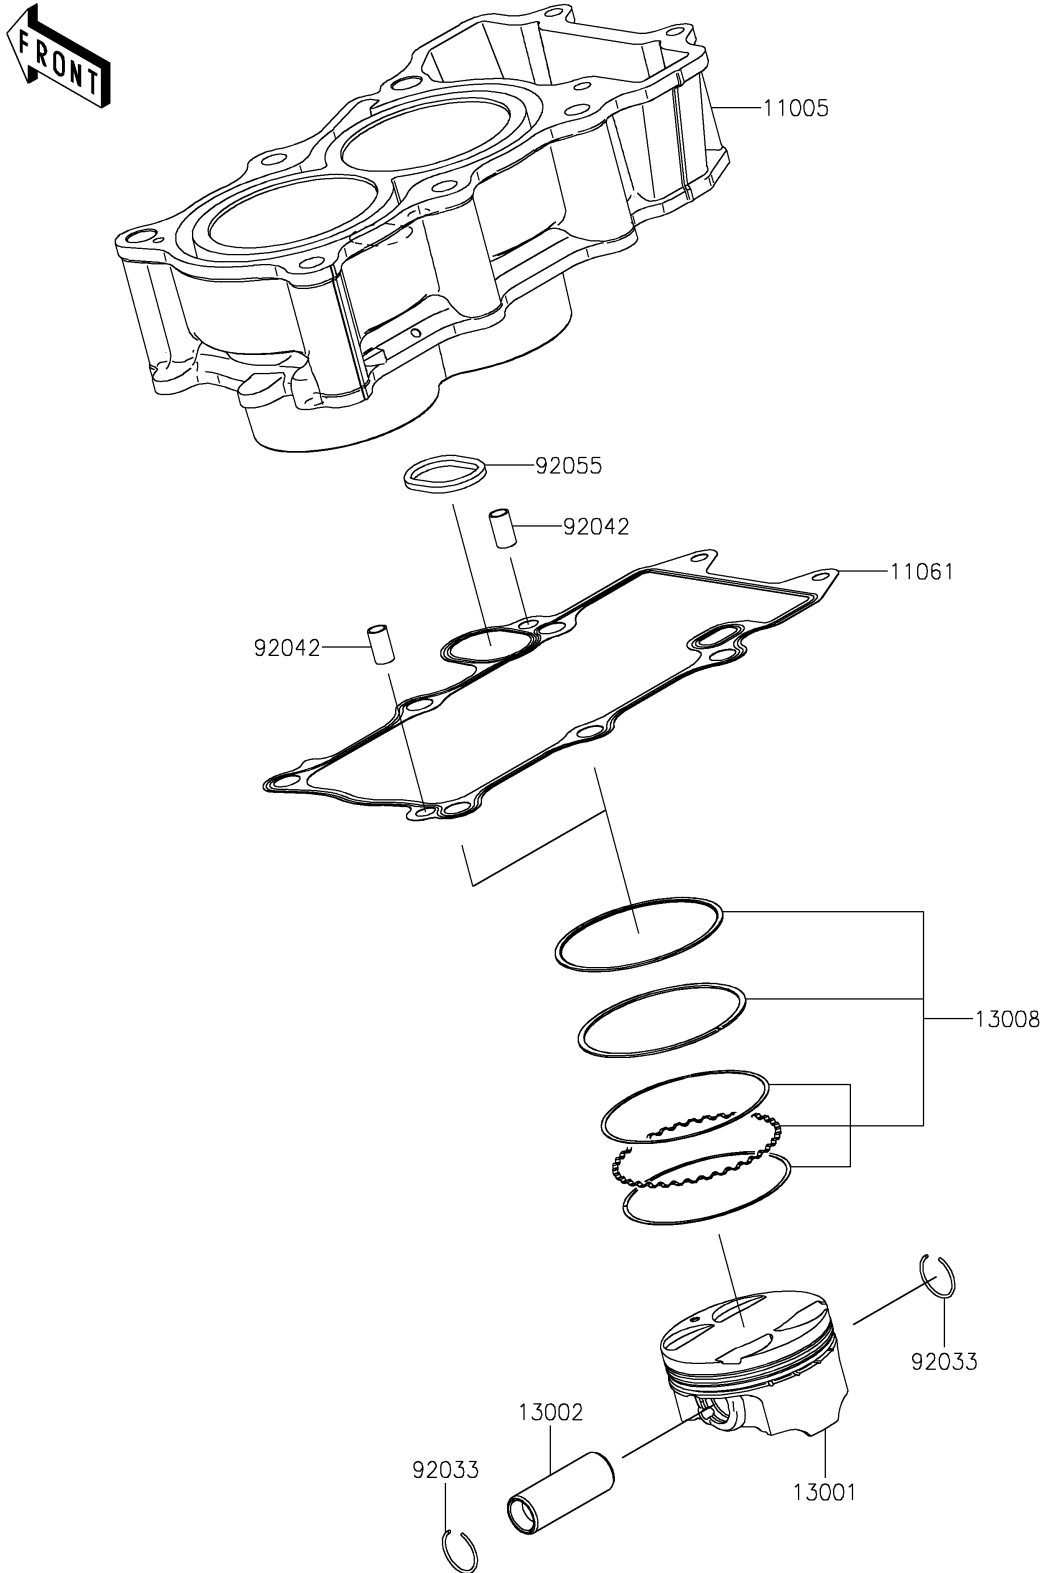

2023 Ninja® 400 ABS PARTS DIAGRAM

Cylinder/Piston(s)

E1120

2023 Ninja® 400 ABS PARTS LIST

Cylinder/Piston(s)

ITEM NAME	PART NUMBER	QUANTITY
CYLINDER-ENGINE (Ref # 11005)	11005-0744	1
GASKET,CYLINDER BASE (Ref # 11061)	11061-1247	1
PISTON-ENGINE (Ref # 13001)	13001-0834	2
PIN-PISTON (Ref # 13002)	13002-0050	2
RING-SET-PISTON (Ref # 13008)	13008-0599	2
RING-SNAP (Ref # 92033)	92033-1054	4
PIN,DOWEL,6.3X8X14 (Ref # 92042)	92042-007	2
RING-O (Ref # 92055)	92055-0888	1