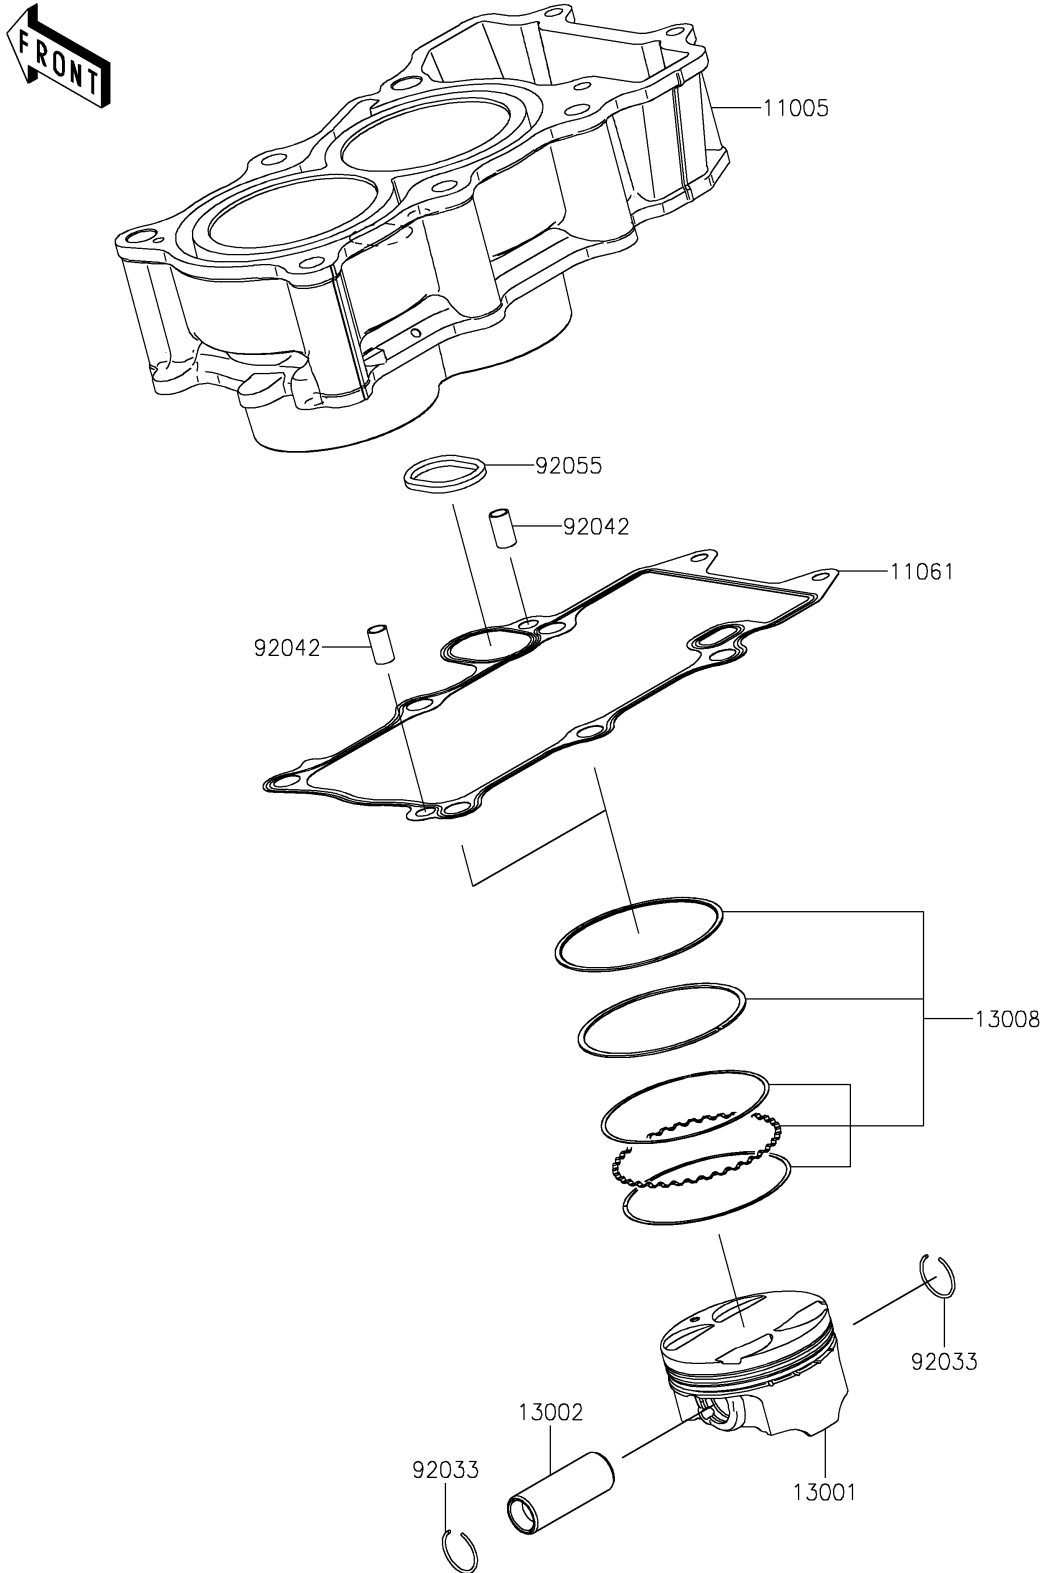

2023 Ninja® 400 ABS PARTS DIAGRAM

Cylinder/Piston(s)

E1120

2023 Ninja® 400 ABS PARTS LIST

Cylinder/Piston(s)

| ITEM NAME | PART NUMBER | QUANTITY |
|------------------------------------|-------------|----------|
| CYLINDER-ENGINE (Ref # 11005) | 11005-0744 | 1 |
| GASKET,CYLINDER BASE (Ref # 11061) | 11061-1247 | 1 |
| PISTON-ENGINE (Ref # 13001) | 13001-0834 | 2 |
| PIN-PISTON (Ref # 13002) | 13002-0050 | 2 |
| RING-SET-PISTON (Ref # 13008) | 13008-0599 | 2 |
| RING-SNAP (Ref # 92033) | 92033-1054 | 4 |
| PIN,DOWEL,6.3X8X14 (Ref # 92042) | 92042-007 | 2 |
| RING-O (Ref # 92055) | 92055-0888 | 1 |