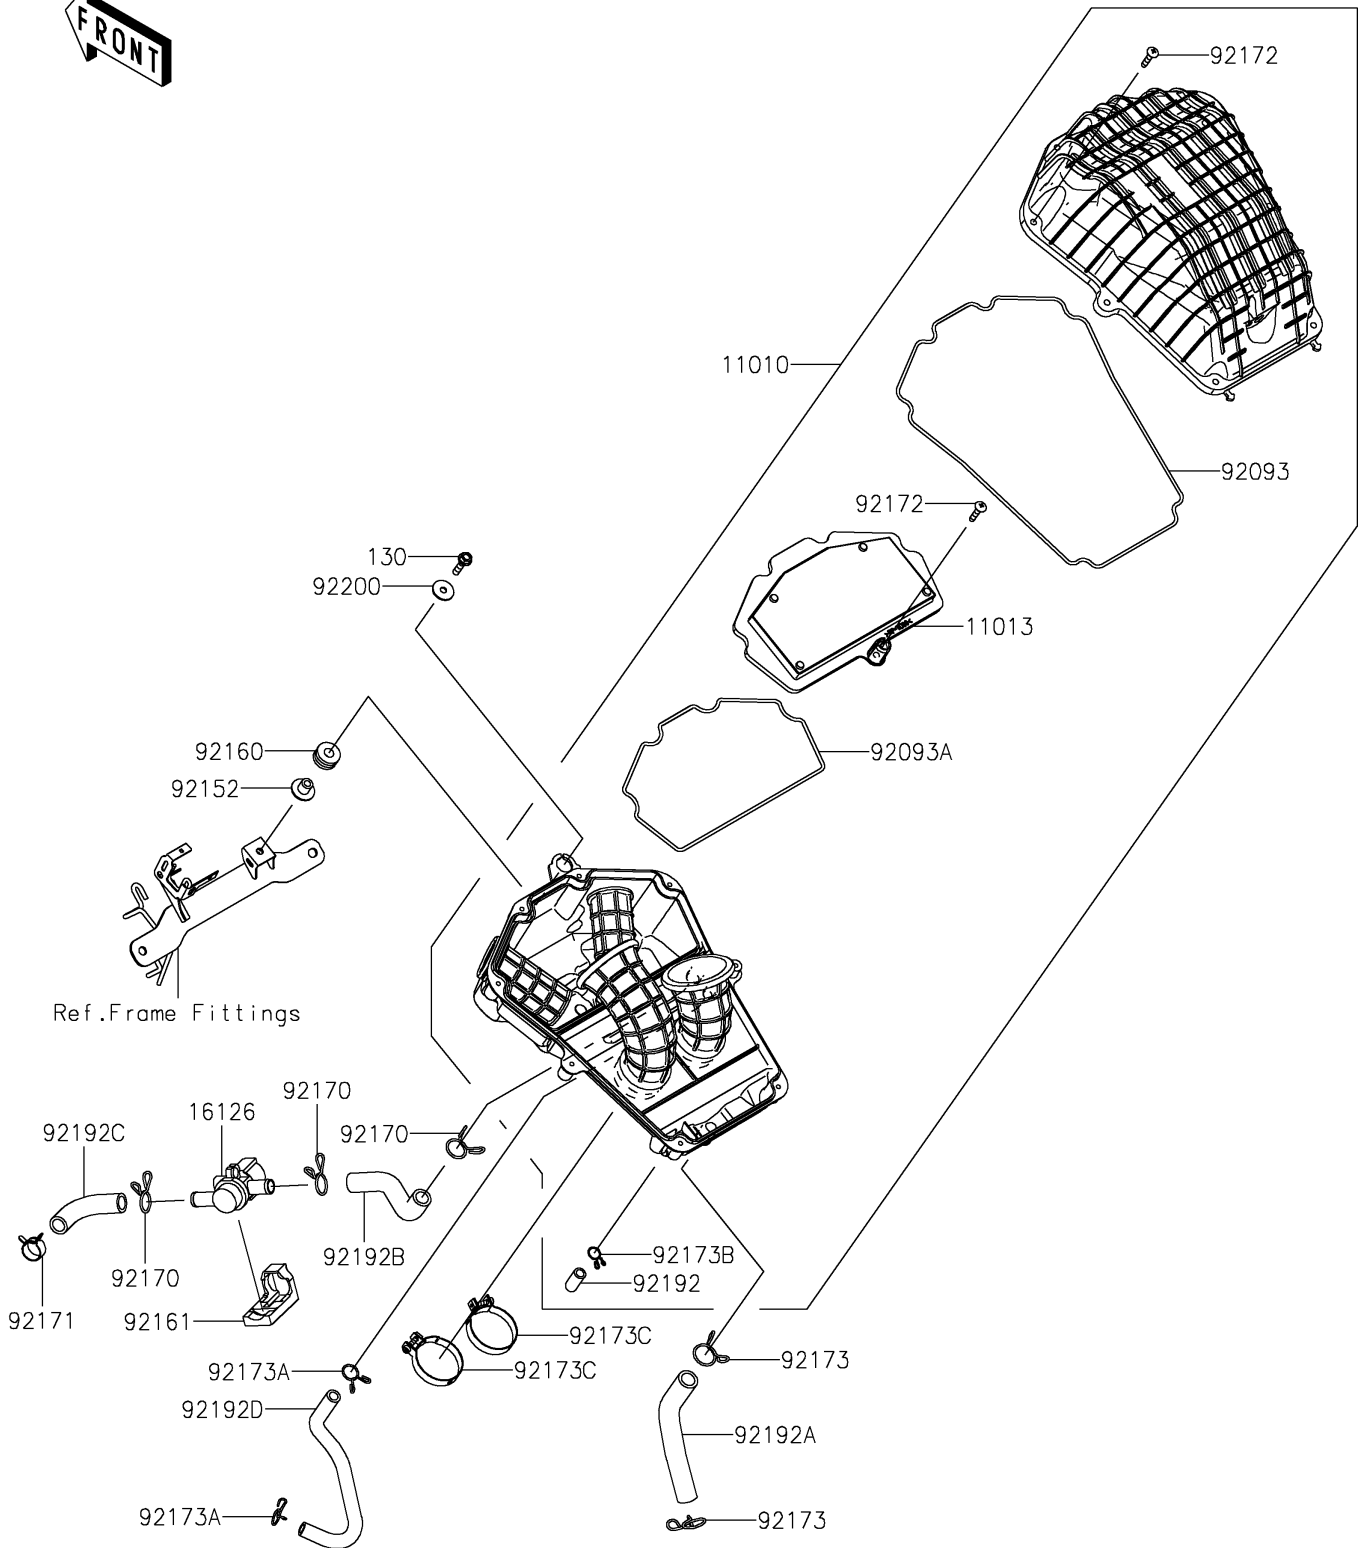

2023 Ninja® 400 ABS PARTS DIAGRAM

Air Cleaner

E1130

2023 Ninja® 400 ABS PARTS LIST

Air Cleaner

ITEM NAME	PART NUMBER	QUANTITY
FILTER-ASSY-AIR (Ref # 11010)	11010-0867	1
ELEMENT-AIR FILTER (Ref # 11013)	11013-0767	1
VALVE,AIR CUT (Ref # 16126)	16126-0744	1
SEAL,CASE (Ref # 92093)	92093-0706	1
SEAL,ELEMENT (Ref # 92093A)	92093-0707	1
COLLAR,6.5X10.5X13.1 (Ref # 92152)	92152-0547	1
DAMPER (Ref # 92160)	92160-1162	1
DAMPER (Ref # 92161)	92161-1933	1
CLAMP (Ref # 92170)	92170-1017	3
CLAMP,18.8MM (Ref # 92171)	92171-2056	1
SCREW,5X25 (Ref # 92172)	92172-0891	9
CLAMP,20MM (Ref # 92173)	92173-0190	2
CLAMP,14MM (Ref # 92173A)	92173-0192	2
CLAMP (Ref # 92173B)	92173-1714	1
CLAMP (Ref # 92173C)	92173-1749	2
TUBE,DRAIN CLEAN (Ref # 92192)	92192-1744	1
TUBE,BREATHER (Ref # 92192A)	92192-1810	1
TUBE,AIR CUT VALVE-AIR CLEANER (Ref # 92192B)	92192-1811	1
TUBE,AIR CUT VALVE-HEAD CAP (Ref # 92192C)	92192-1812	1
TUBE,ISC-AIR CLEANER (Ref # 92192D)	92192-1813	1
WASHER,6.5X22X1.6 (Ref # 92200)	92200-1087	1
BOLT-FLANGED,6X25 (Ref # 130)	130BB0625	1