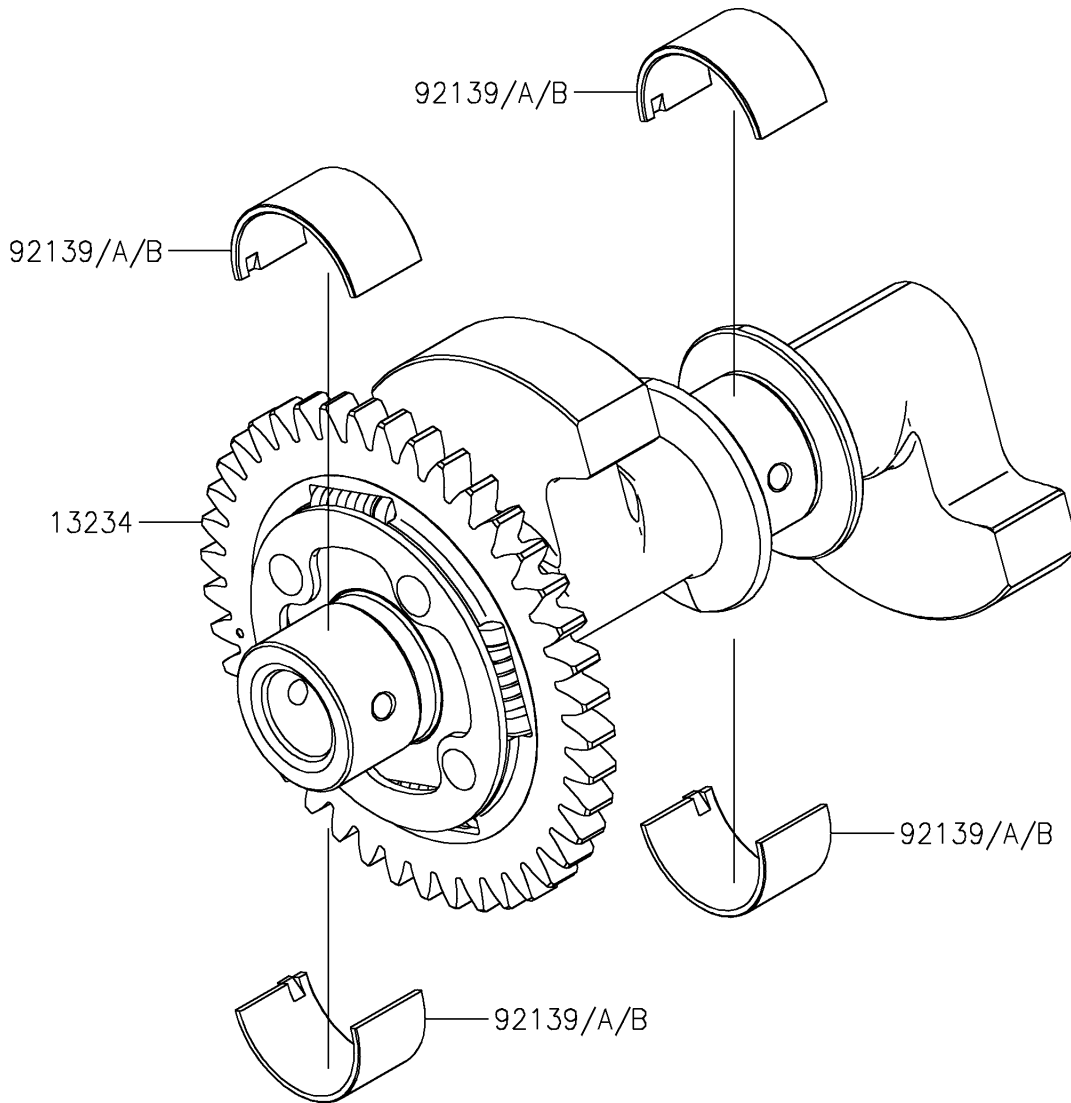

2023 Ninja® 400 ABS PARTS DIAGRAM

Balancer

E1323

2023 Ninja® 400 ABS PARTS LIST

Balancer

ITEM NAME	PART NUMBER	QUANTITY
SHAFT-COMP,BALANCER (Ref # 13234)	13234-0607	1
BUSHING,BALANCER,BLUE (Ref # 92139)	92139-0883	AR
BUSHING,BALANCER,BLACK (Ref # 92139A)	92139-0884	4
BUSHING,BALANCER,BROWN (Ref # 92139B)	92139-0885	AR