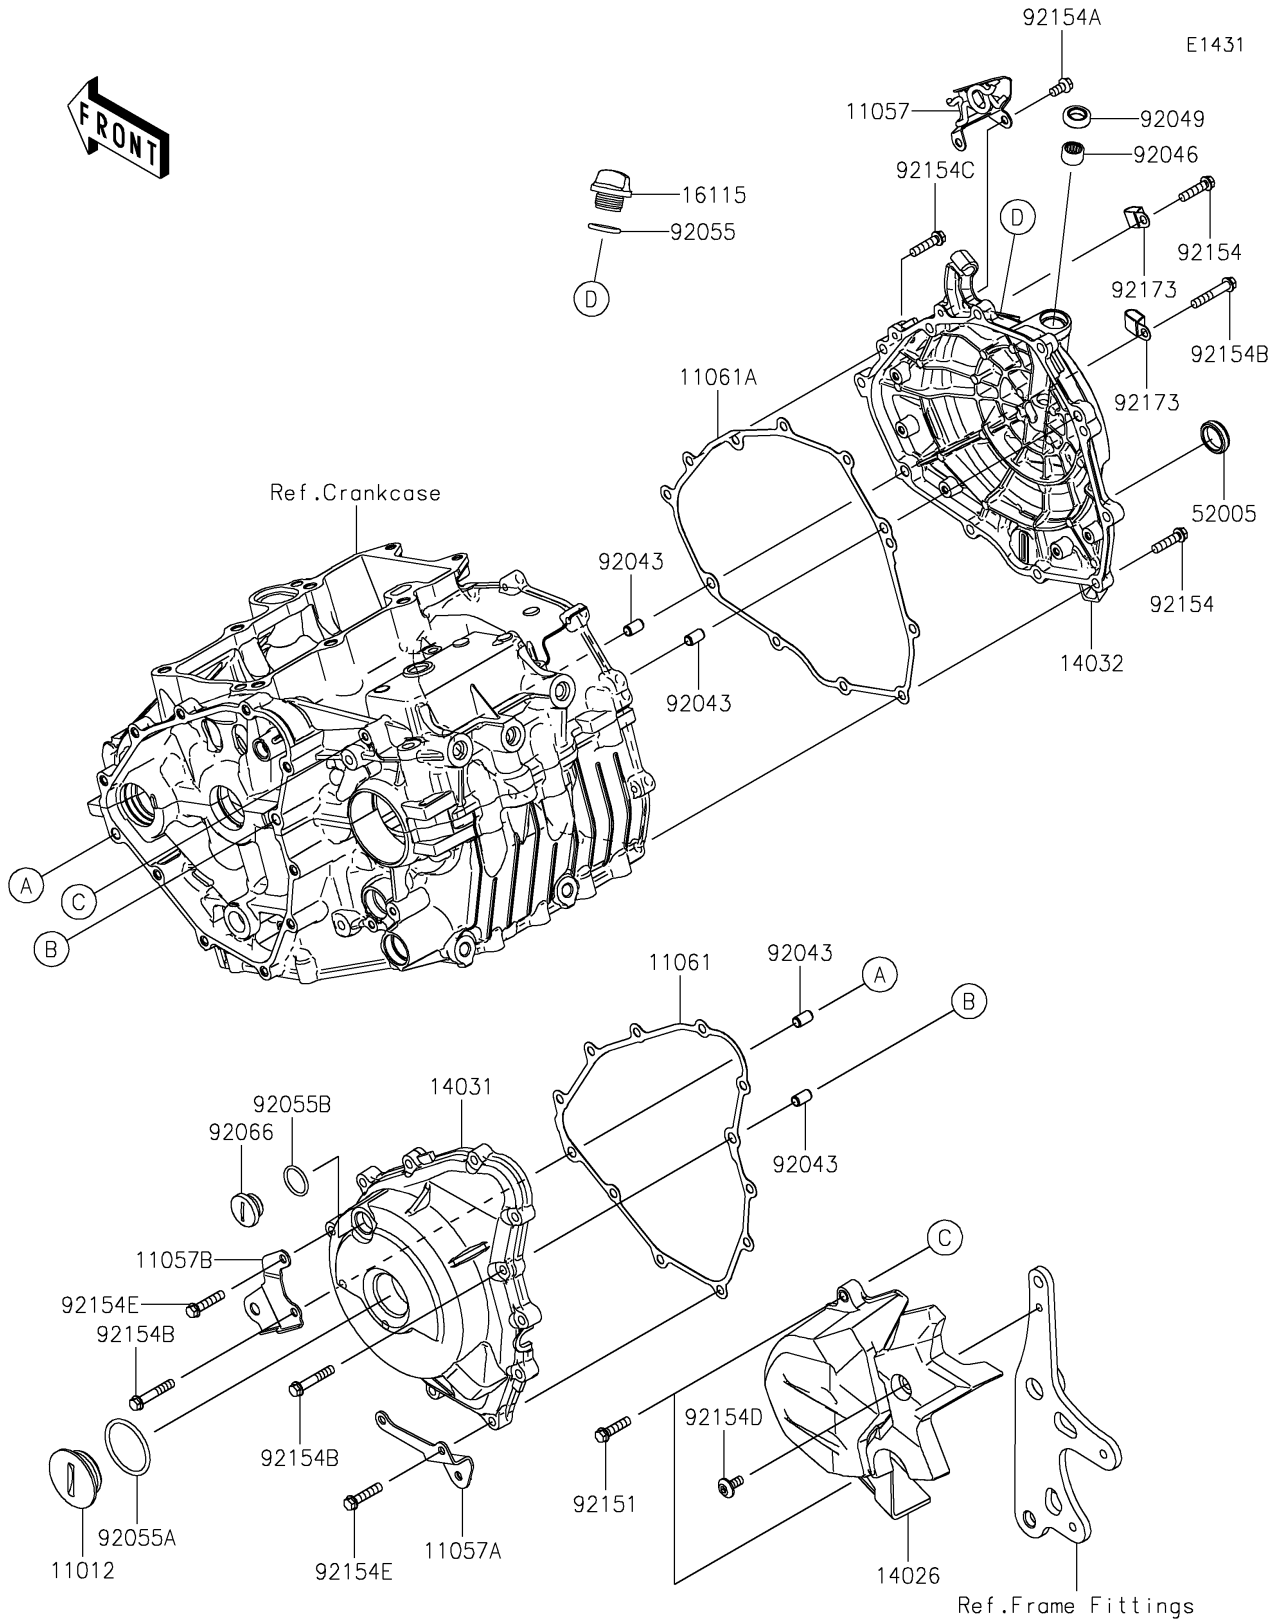

2023 Ninja® 400 ABS PARTS DIAGRAM

Engine Cover(s)

2023 Ninja® 400 ABS PARTS LIST

Engine Cover(s)

ITEM NAME	PART NUMBER	QUANTITY
CAP (Ref # 11012)	11012-1362	1
BRACKET (Ref # 11057)	11057-1231	1
BRACKET (Ref # 11057A)	11057-1256	1
BRACKET (Ref # 11057B)	11057-1416	1
GASKET,GENERATOR COVER (Ref # 11061)	11061-1252	1
GASKET,CLUTCH COVER (Ref # 11061A)	11061-1253	1
COVER-CHAIN (Ref # 14026)	14026-0141	1
COVER-GENERATOR (Ref # 14031)	14031-0618	1
COVER-CLUTCH (Ref # 14032)	14032-0656	1
CAP-OIL FILLER (Ref # 16115)	16115-1053	1
GAUGE,OIL LEVEL (Ref # 52005)	52005-1009	1
PIN,6.2X8X14 (Ref # 92043)	92043-1263	4
BEARING-NEEDLE,HK1210FM (Ref # 92046)	92046-0034	1
SEAL-OIL (Ref # 92049)	92049-1560	1
RING-O (Ref # 92055)	92055-012	1
RING-O,39.4X3.1 (Ref # 92055A)	92055-0734	1
RING-O,20X2 (Ref # 92055B)	92055-1146	1
PLUG (Ref # 92066)	92066-0748	1
BOLT,FLANGED-SMALL,6X25 (Ref # 92151)	92151-1930	2
BOLT,FLANGED,6X25 (Ref # 92154)	92154-0819	9
BOLT,FLANGED,6X12 (Ref # 92154A)	92154-1777	2
BOLT,FLANGED,6X35 (Ref # 92154B)	92154-1779	3
BOLT,FLANGED,6X25 (Ref # 92154C)	92154-2734	1
BOLT,SOCKET,6X14 (Ref # 92154D)	92154-2735	1
BOLT,FLANGED,6X28 (Ref # 92154E)	92154-2788	10
CLAMP (Ref # 92173)	92173-1828	2