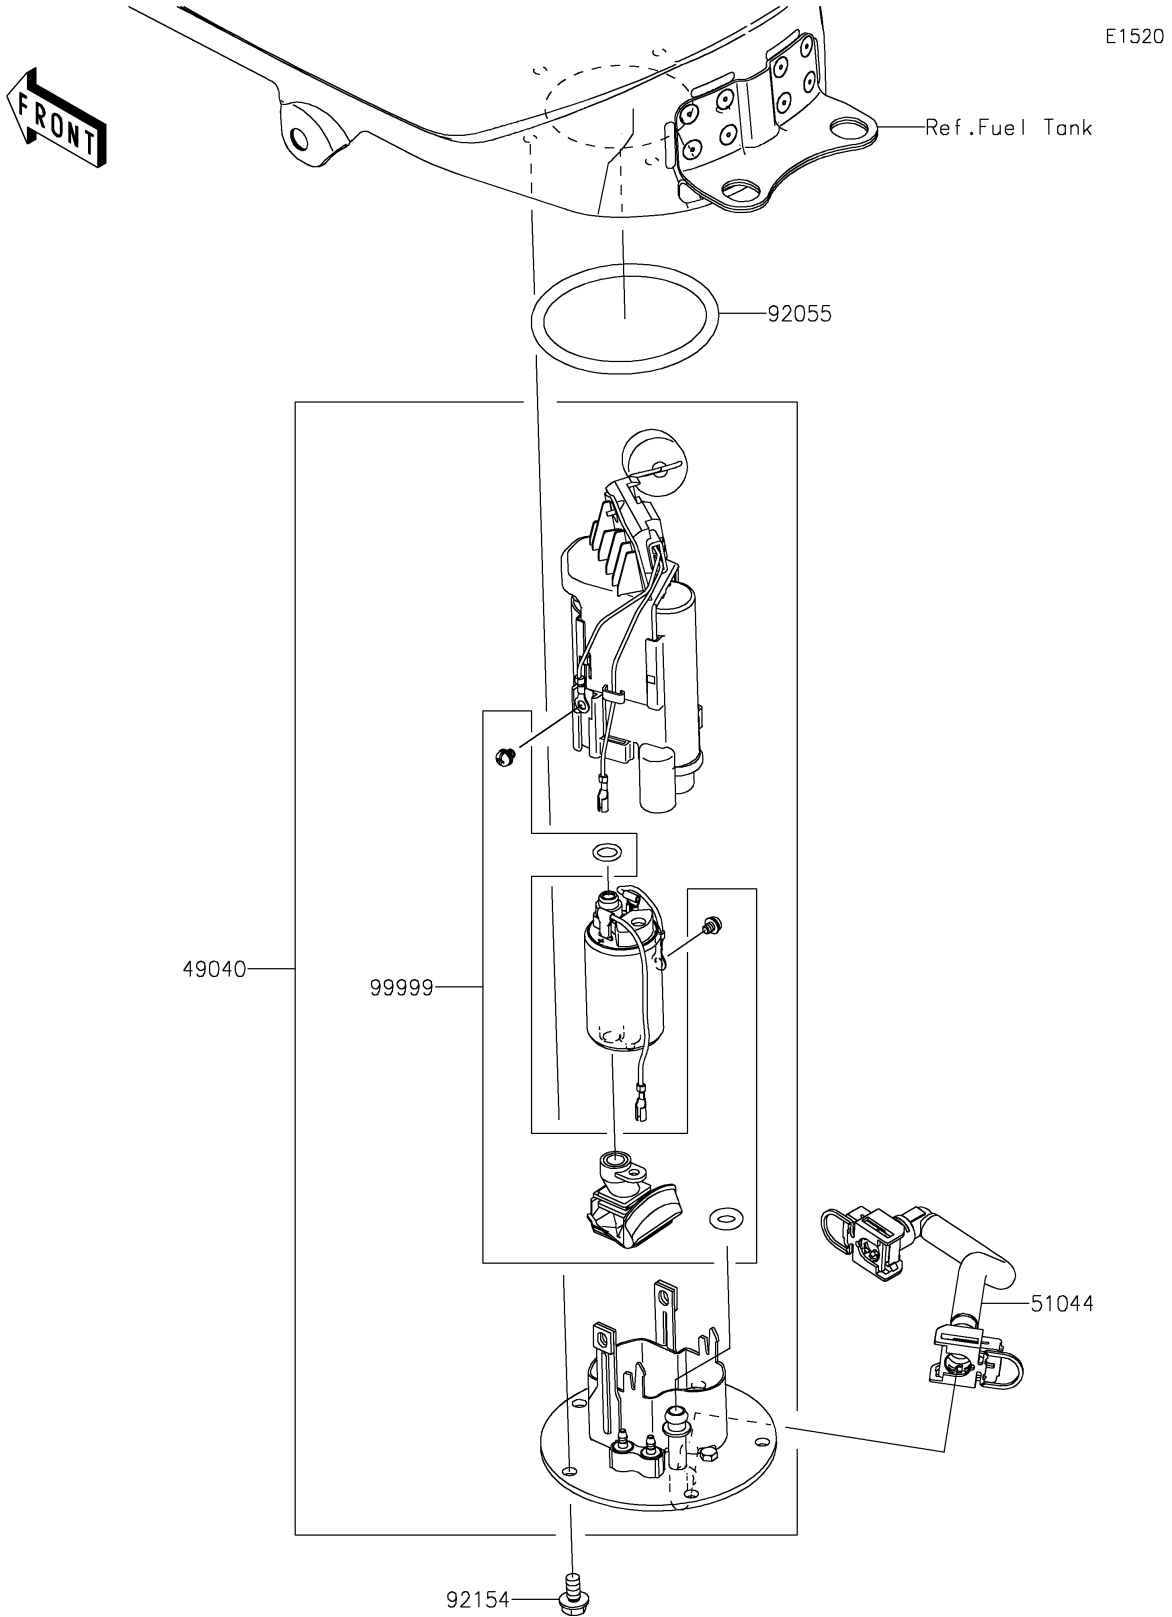

2023 Ninja[®] 400 ABS PARTS DIAGRAM

Fuel Pump

2023 Ninja® 400 ABS PARTS LIST

Fuel Pump

ITEM NAME	PART NUMBER	QUANTITY
PUMP-FUEL (Ref # 49040)	49040-0763	1
TUBE-ASSY,FUEL (Ref # 51044)	51044-0843	1
RING-O,74.6X5.7 (Ref # 92055)	92055-0728	1
BOLT,FLANGED,6X12 (Ref # 92154)	92154-2335	5
KIT,FUEL FILTER (Ref # 99999)	99999-0525	1