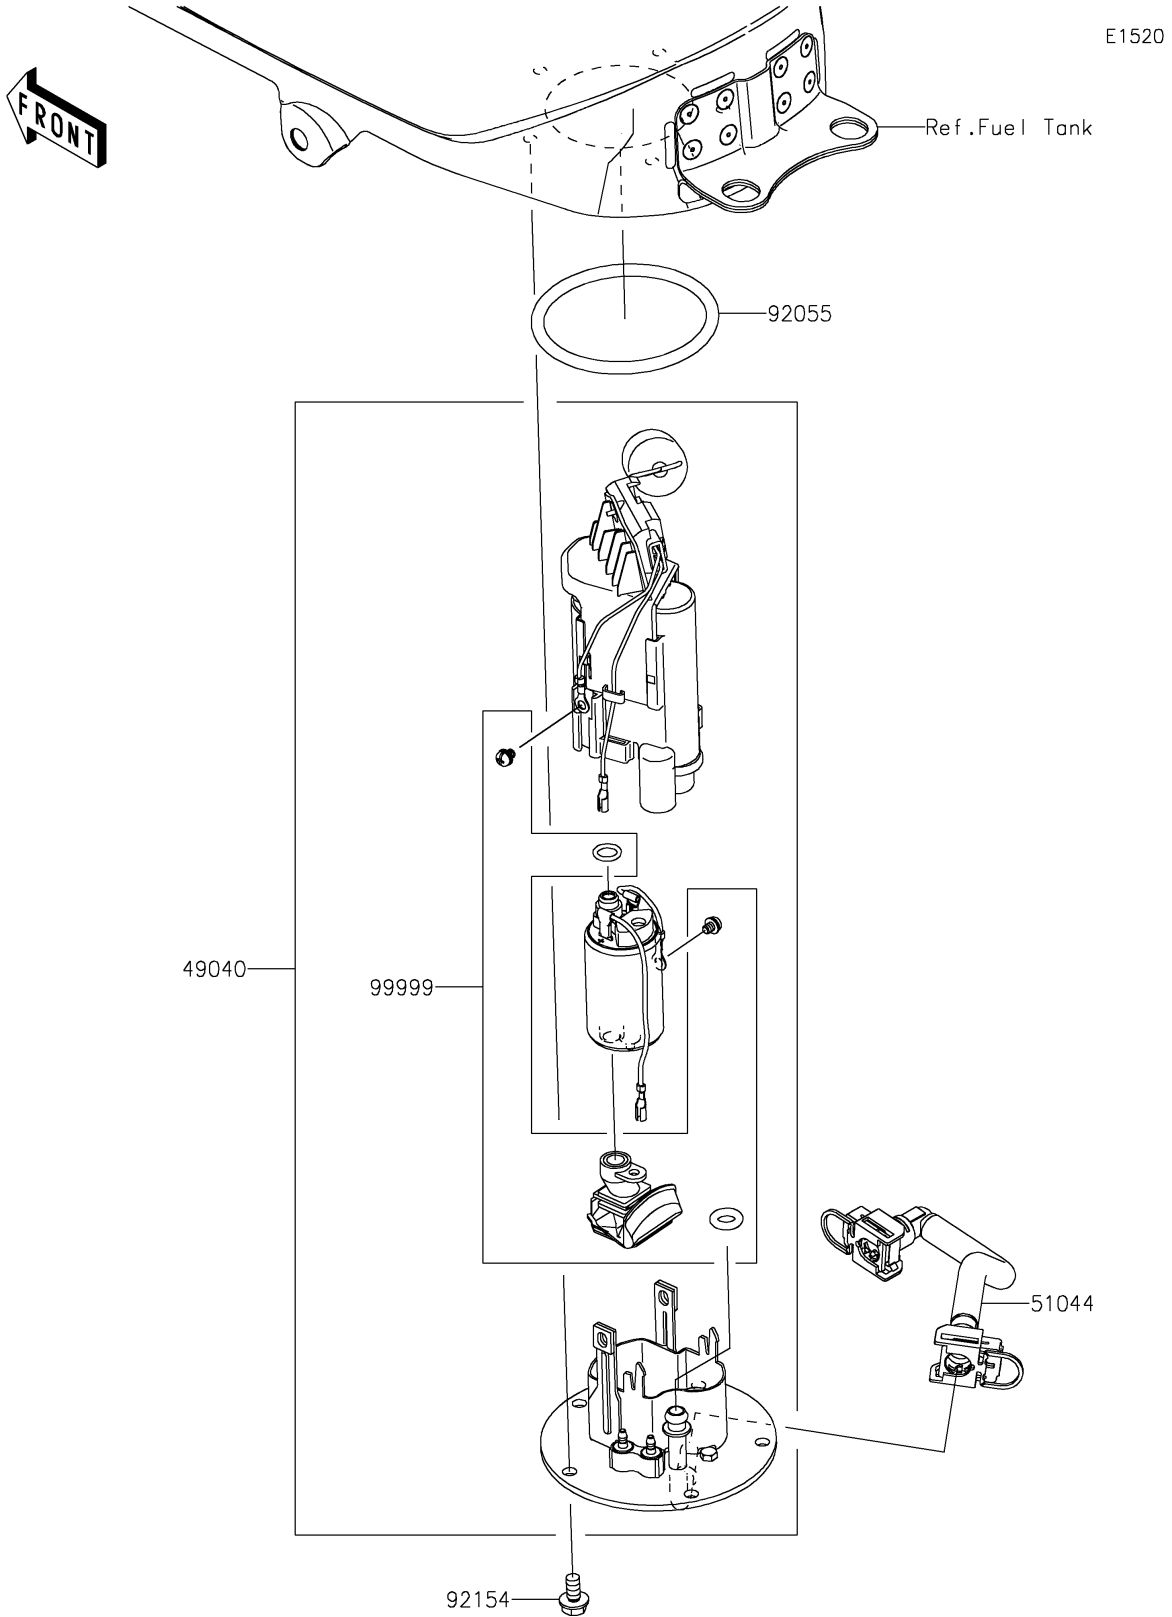

2023 Ninja® 400 ABS PARTS DIAGRAM

Fuel Pump

2023 Ninja® 400 ABS PARTS LIST

Fuel Pump

| ITEM NAME | PART NUMBER | QUANTITY |
|---------------------------------|-------------|----------|
| PUMP-FUEL (Ref # 49040) | 49040-0763 | 1 |
| TUBE-ASSY,FUEL (Ref # 51044) | 51044-0843 | 1 |
| RING-O,74.6X5.7 (Ref # 92055) | 92055-0728 | 1 |
| BOLT,FLANGED,6X12 (Ref # 92154) | 92154-2335 | 5 |
| KIT,FUEL FILTER (Ref # 99999) | 99999-0525 | 1 |