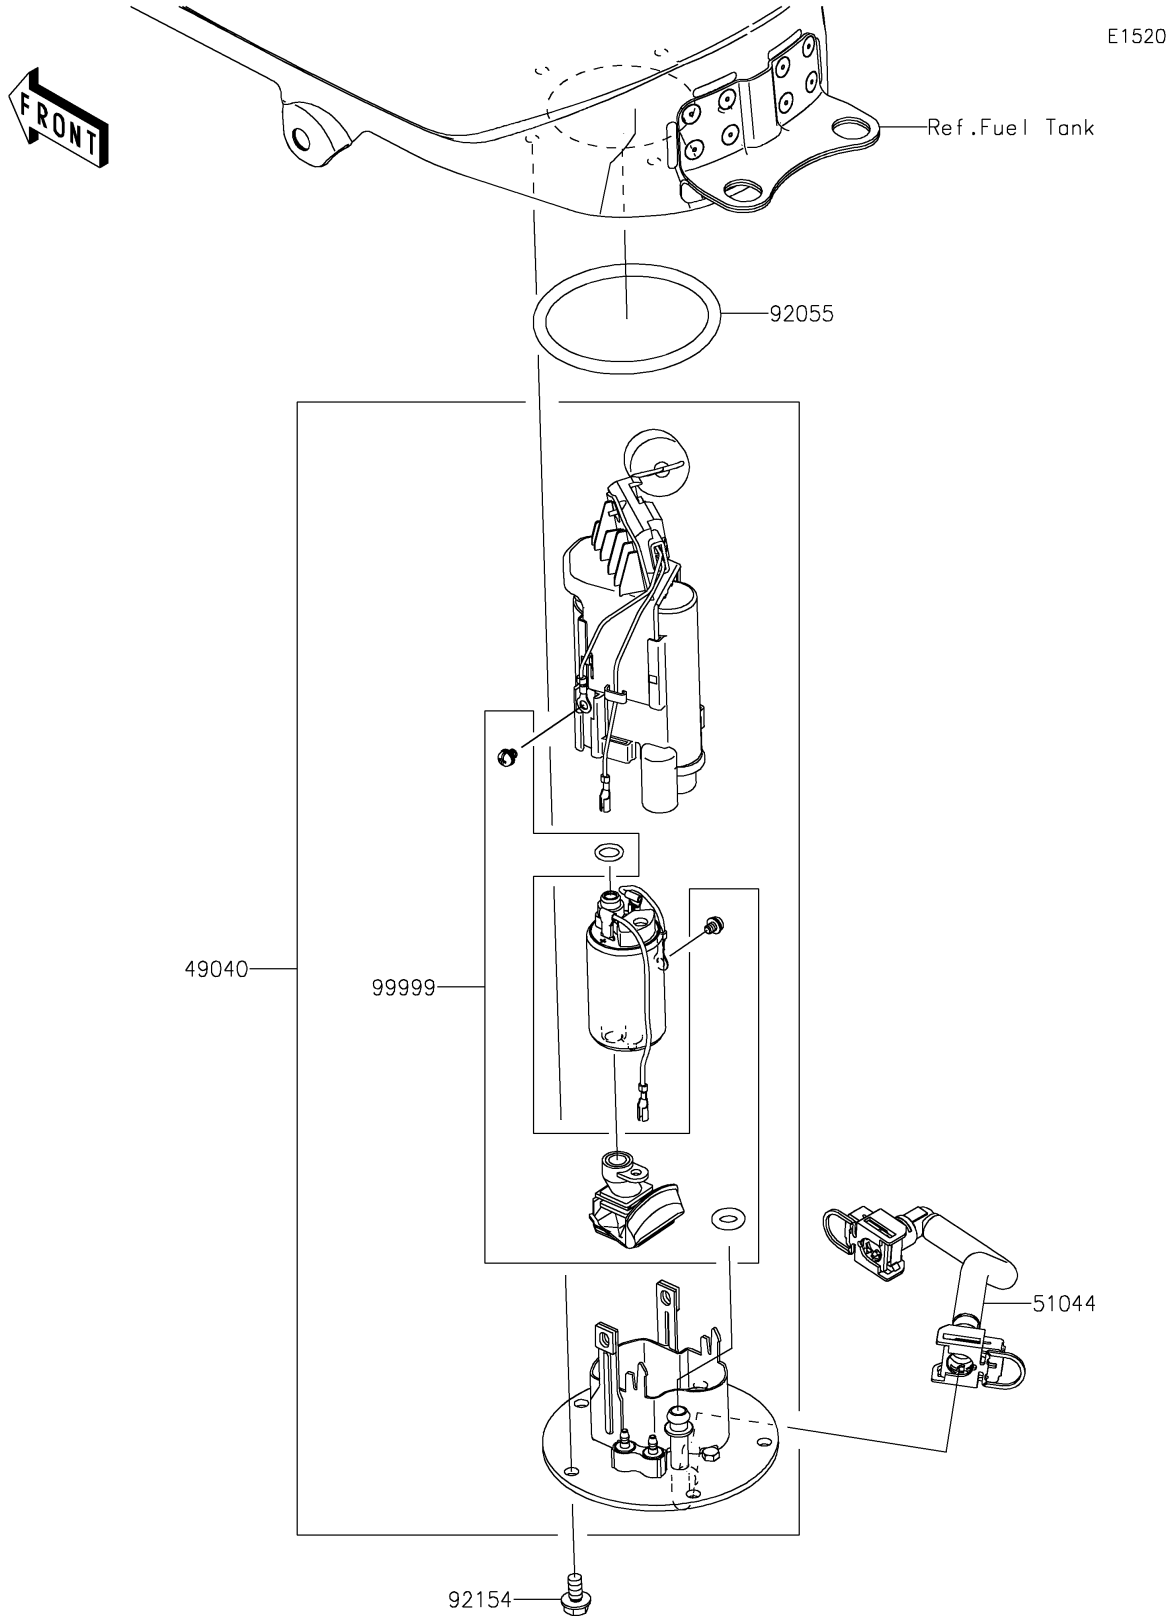

2023 NINJA® 400 PARTS DIAGRAM

Fuel Pump

2023 NINJA® 400 PARTS LIST

Fuel Pump

ITEM NAME	PART NUMBER	QUANTITY
PUMP-FUEL (Ref # 49040)	49040-0763	1
TUBE-ASSY,FUEL (Ref # 51044)	51044-0843	1
RING-O,74.6X5.7 (Ref # 92055)	92055-0728	1
BOLT,FLANGED,6X12 (Ref # 92154)	92154-2335	5
KIT,FUEL FILTER (Ref # 99999)	99999-0525	1