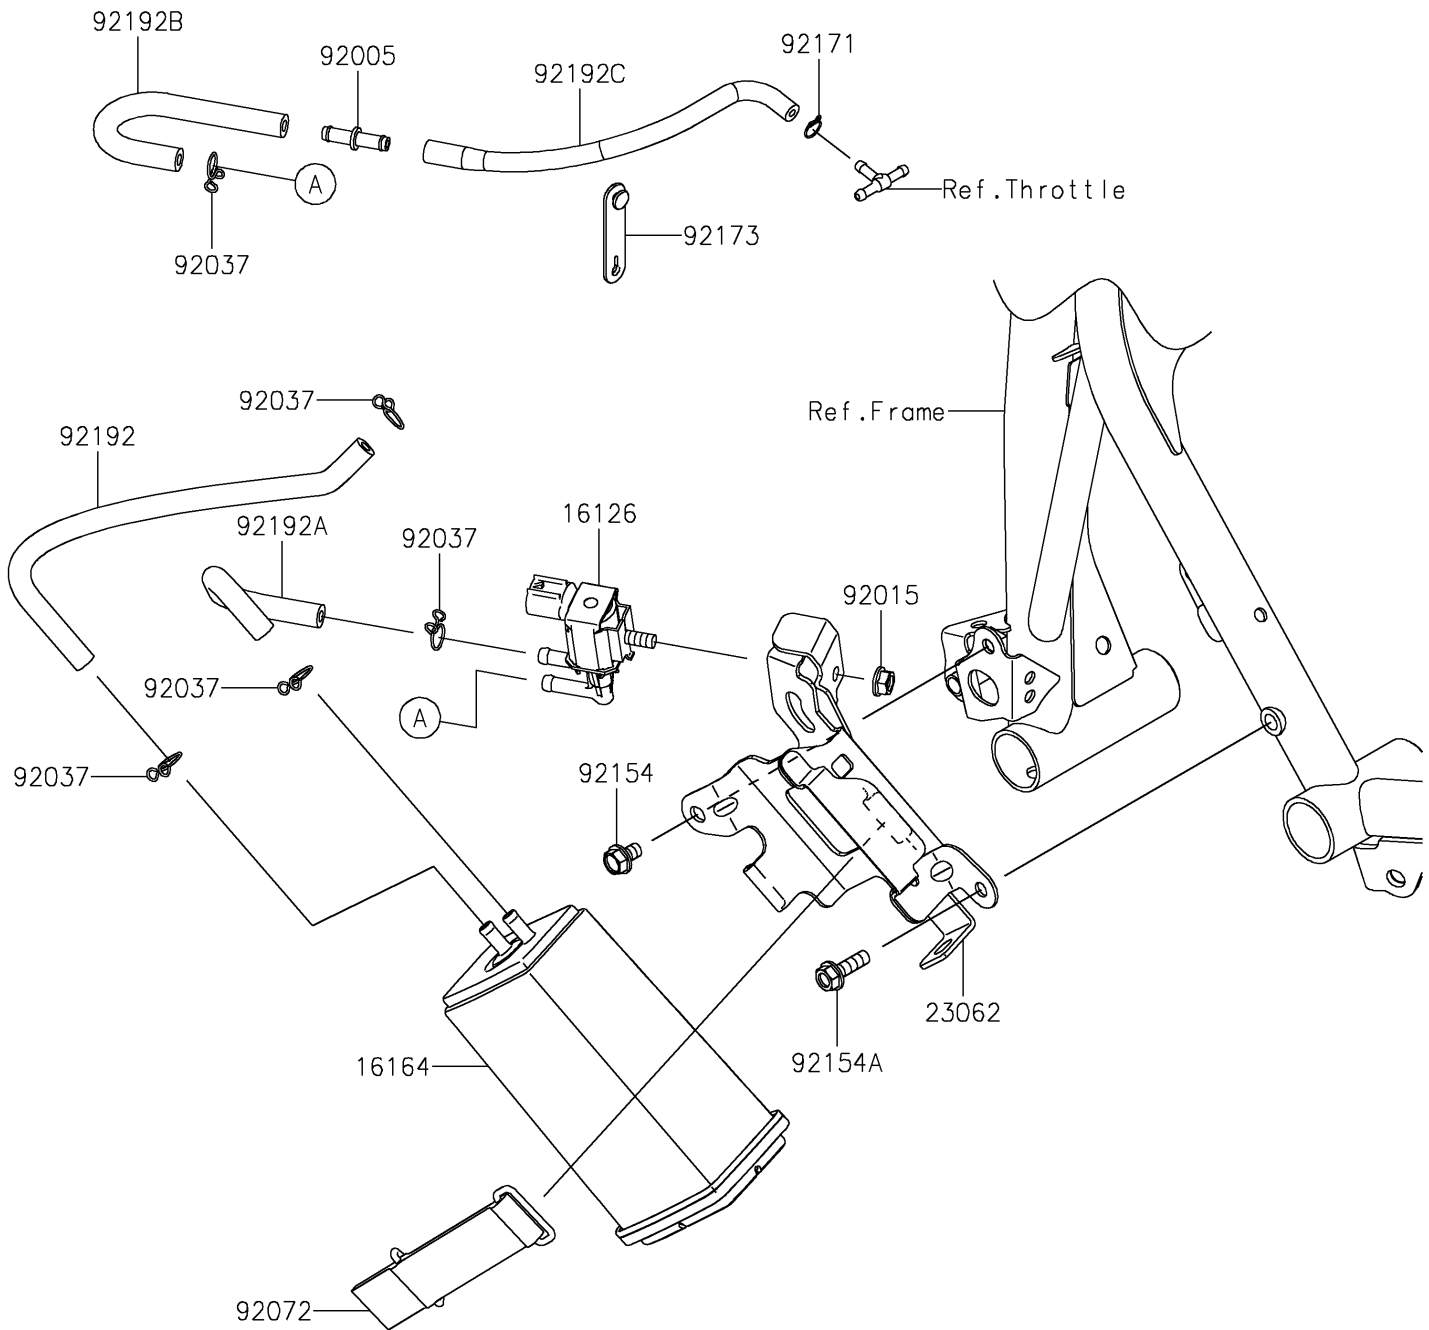

# 2023 Ninja® 400 ABS PARTS DIAGRAM

Fuel Evaporative System(CA)

E1650

## 2023 Ninja® 400 ABS PARTS LIST

Fuel Evaporative System(CA)

ITEM NAME	PART NUMBER	QUANTITY
VALVE,SOLENOID (Ref # 16126)	16126-0705	1
CANISTER (Ref # 16164)	16164-0012	1
BRACKET-COMP,CANISTER (Ref # 23062)	23062-0949	1
FITTING (Ref # 92005)	92005-0721	1
NUT,FLANGED,6MM (Ref # 92015)	92015-1367	1
CLAMP,TUBE (Ref # 92037)	92037-147	5
BAND,CANISTER (Ref # 92072)	92072-0815	1
BOLT,FLANGED,6X10 (Ref # 92154)	92154-2939	1
BOLT-FLANGED,6X20 (Ref # 92154A)	92154-3812	1
CLAMP (Ref # 92171)	92171-0573	1
CLAMP (Ref # 92173)	92173-2198	1
TUBE,FUEL TANK-CANISTER (Ref # 92192)	92192-1806	1
TUBE,CANISTER-VALVE SOLENOID (Ref # 92192A)	92192-1807	1
TUBE,SOLENOID VALVE-FITTING (Ref # 92192B)	92192-1808	1
TUBE,FITTING-THROTTLE BODY (Ref # 92192C)	92192-1920	1