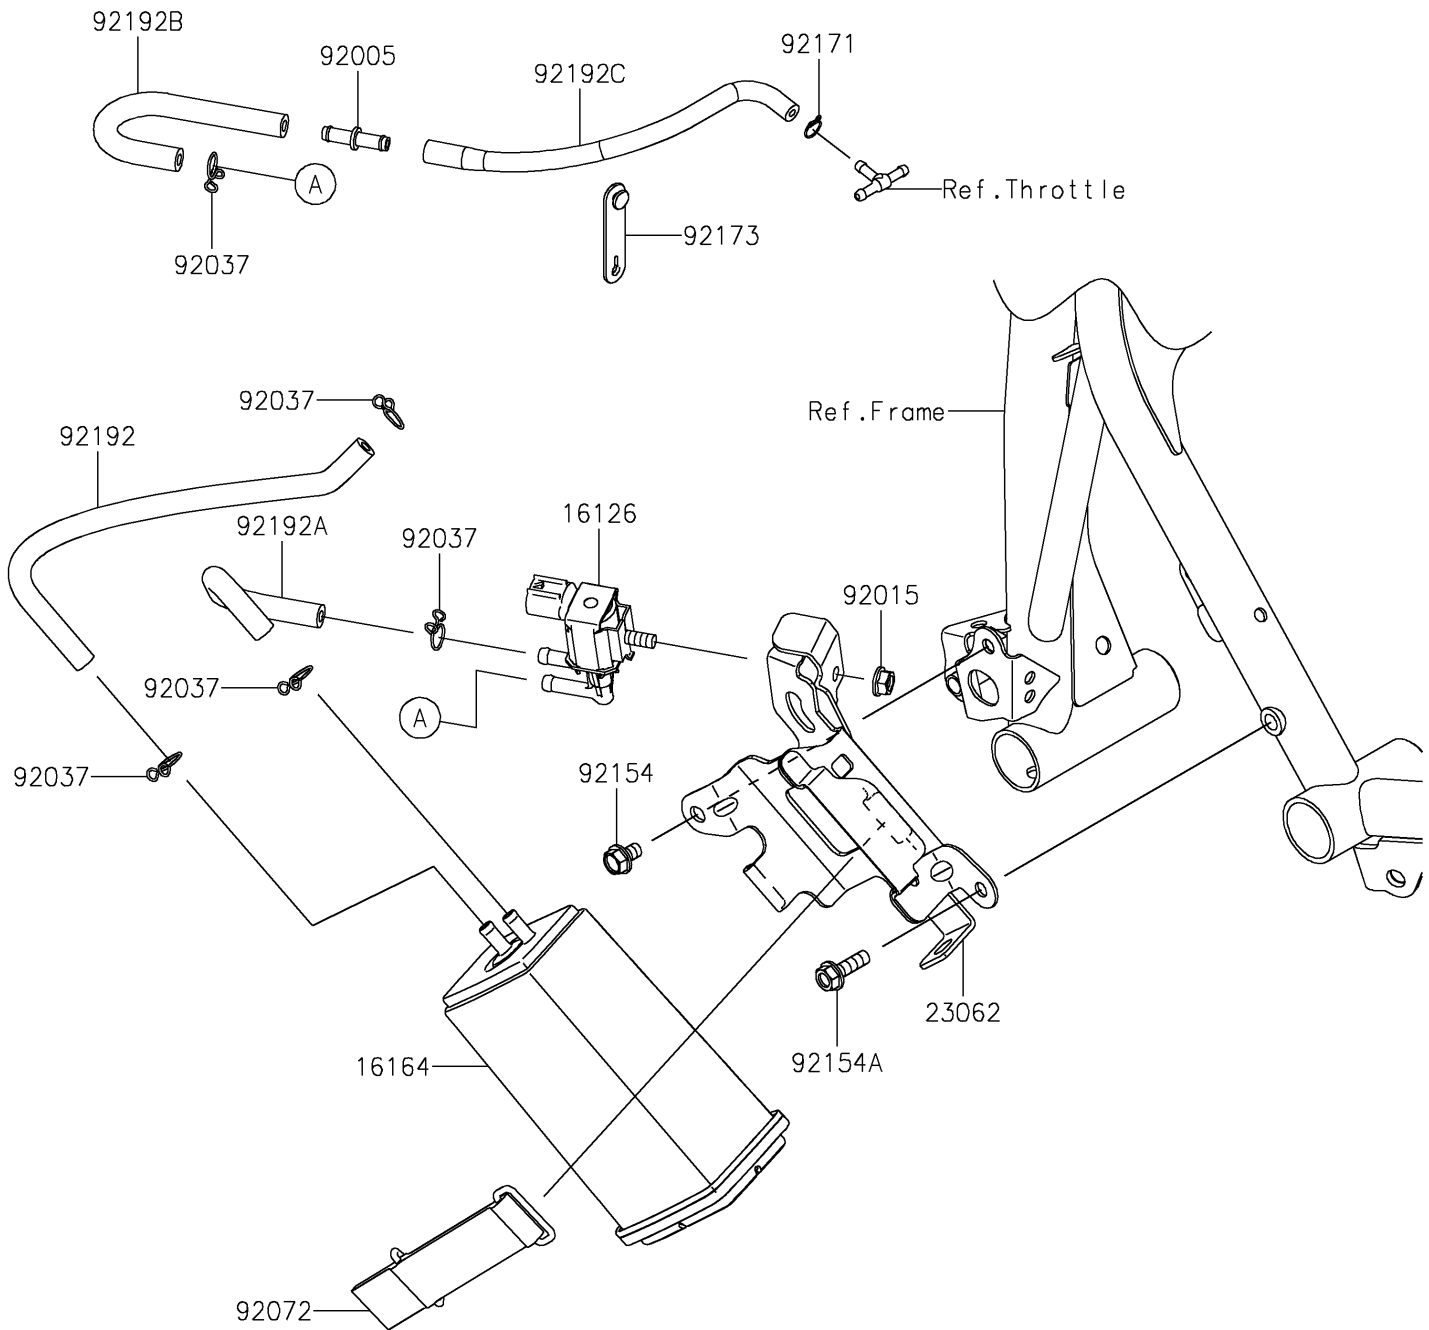

2023 Ninja® 400 ABS PARTS DIAGRAM

Fuel Evaporative System(CA)

E1650

2023 Ninja® 400 ABS PARTS LIST

Fuel Evaporative System(CA)

ITEM NAME	PART NUMBER	QUANTITY
VALVE,SOLENOID (Ref # 16126)	16126-0705	1
CANISTER (Ref # 16164)	16164-0012	1
BRACKET-COMP,CANISTER (Ref # 23062)	23062-0949	1
FITTING (Ref # 92005)	92005-0721	1
NUT,FLANGED,6MM (Ref # 92015)	92015-1367	1
CLAMP,TUBE (Ref # 92037)	92037-147	5
BAND,CANISTER (Ref # 92072)	92072-0815	1
BOLT,FLANGED,6X10 (Ref # 92154)	92154-2939	1
BOLT-FLANGED,6X20 (Ref # 92154A)	92154-3812	1
CLAMP (Ref # 92171)	92171-0573	1
CLAMP (Ref # 92173)	92173-2198	1
TUBE,FUEL TANK-CANISTER (Ref # 92192)	92192-1806	1
TUBE,CANISTER-VALVE SOLENOID (Ref # 92192A)	92192-1807	1
TUBE,SOLENOID VALVE-FITTING (Ref # 92192B)	92192-1808	1
TUBE,FITTING-THROTTLE BODY (Ref # 92192C)	92192-1920	1