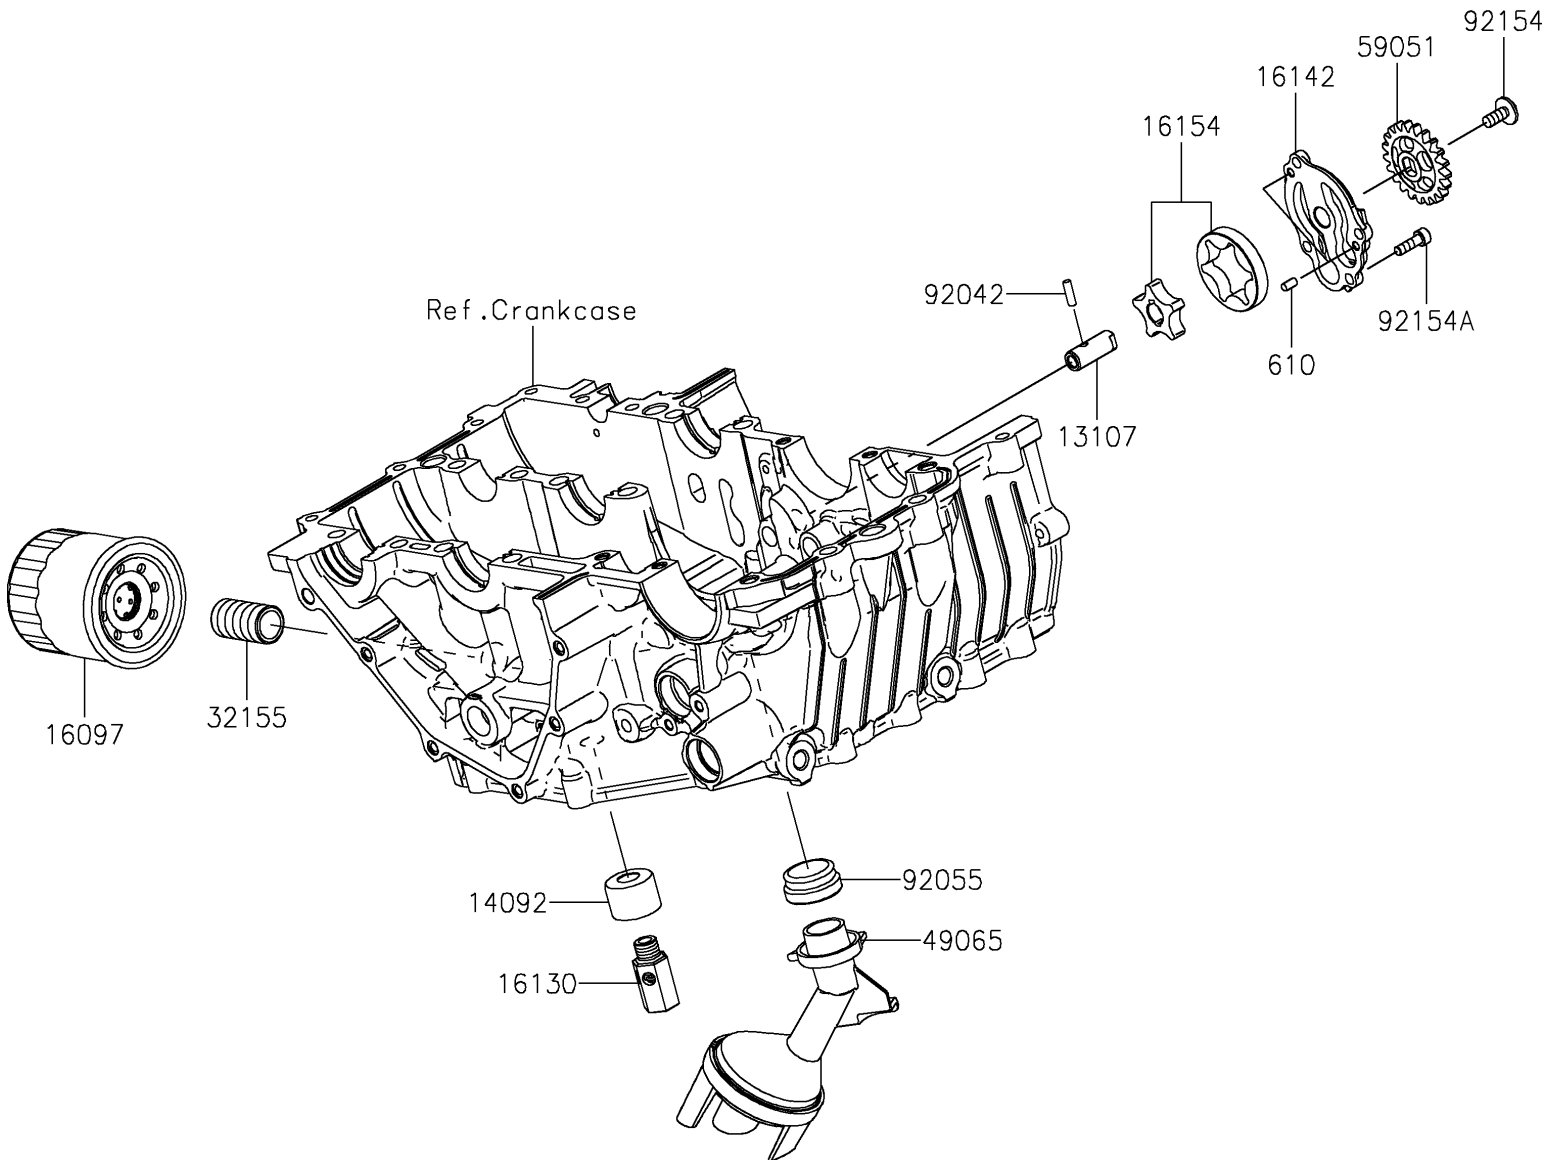

2023 Ninja® 400 ABS PARTS DIAGRAM

Oil Pump/Oil Filter

E1710

2023 Ninja® 400 ABS PARTS LIST

Oil Pump/Oil Filter

ITEM NAME	PART NUMBER	QUANTITY
SHAFT (Ref # 13107)	13107-0905	1
COVER,RELIEF VALVE (Ref # 14092)	14092-1002	1
FILTER-ASSY-OIL (Ref # 16097)	16097-0552	1
VALVE-ASSY-RELIEF (Ref # 16130)	16130-0006	1
COVER-PUMP (Ref # 16142)	16142-0748	1
ROTOR-PUMP (Ref # 16154)	16154-0738	1
PIPE,OIL FILTER (Ref # 32155)	32155-0029	1
FILTER-OIL (Ref # 49065)	49065-0048	1
GEAR-SPUR,OIL PUMP,21T (Ref # 59051)	59051-0797	1
PIN,DOWEL,4X13.8 (Ref # 92042)	92042-030	1
RING-O,OIL FILTER (Ref # 92055)	92055-1354	1
BOLT,SOCKET,6X14 (Ref # 92154)	92154-2731	1
BOLT,SOCKET,5X16 (Ref # 92154A)	92154-2792	4
ROLLER,4X8 (Ref # 610)	610A0408	2