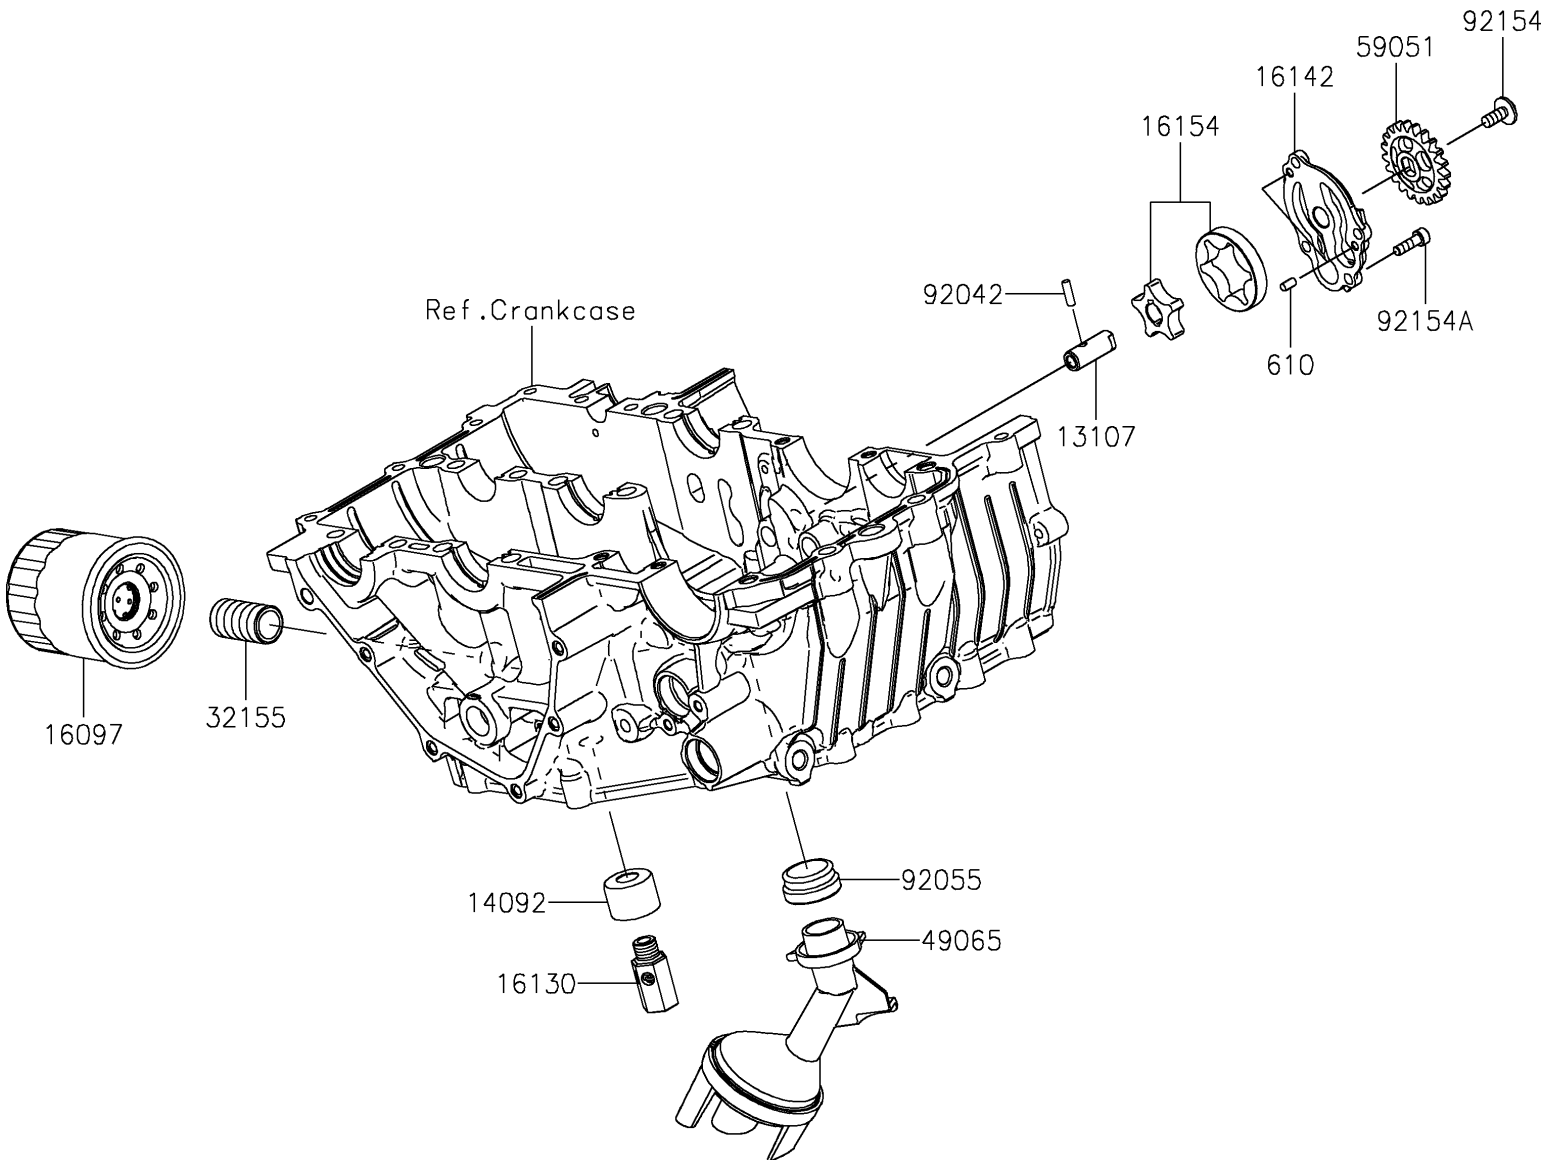

2023 Ninja® 400 ABS PARTS DIAGRAM

Oil Pump/Oil Filter

E1710

2023 Ninja® 400 ABS PARTS LIST

Oil Pump/Oil Filter

ITEM NAME	PART NUMBER	QUANTITY
SHAFT (Ref # 13107)	13107-0905	1
COVER,RELIEF VALVE (Ref # 14092)	14092-1002	1
FILTER-ASSY-OIL (Ref # 16097)	16097-0552	1
VALVE-ASSY-RELIEF (Ref # 16130)	16130-0006	1
COVER-PUMP (Ref # 16142)	16142-0748	1
ROTOR-PUMP (Ref # 16154)	16154-0738	1
PIPE,OIL FILTER (Ref # 32155)	32155-0029	1
FILTER-OIL (Ref # 49065)	49065-0048	1
GEAR-SPUR,OIL PUMP,21T (Ref # 59051)	59051-0797	1
PIN,DOWEL,4X13.8 (Ref # 92042)	92042-030	1
RING-O,OIL FILTER (Ref # 92055)	92055-1354	1
BOLT,SOCKET,6X14 (Ref # 92154)	92154-2731	1
BOLT,SOCKET,5X16 (Ref # 92154A)	92154-2792	4
ROLLER,4X8 (Ref # 610)	610A0408	2