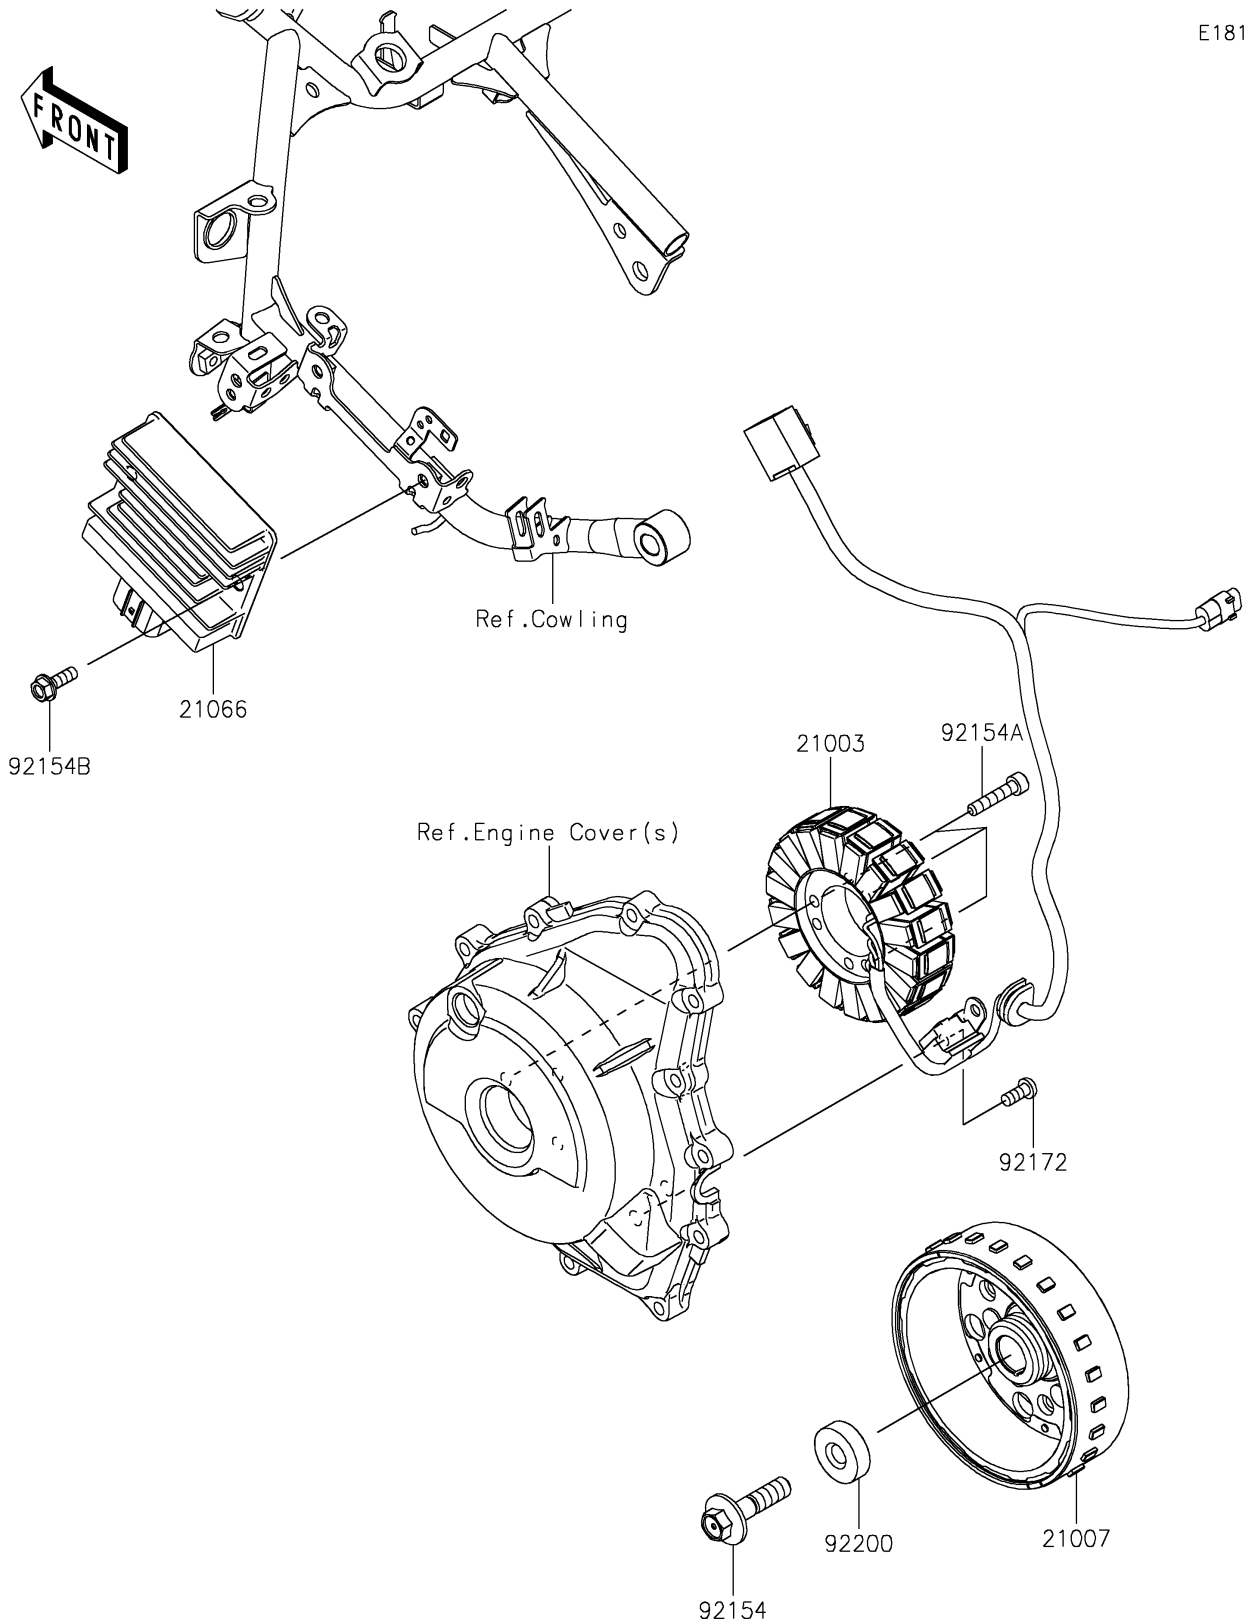

2023 Ninja® 400 ABS PARTS DIAGRAM

Generator

E1810

2023 Ninja® 400 ABS PARTS LIST

Generator

ITEM NAME	PART NUMBER	QUANTITY
STATOR (Ref # 21003)	21003-0178	1
ROTOR (Ref # 21007)	21007-0730	1
REGULATOR-VOLTAGE (Ref # 21066)	21066-0761	1
BOLT,FLANGED,10X40 (Ref # 92154)	92154-2341	1
BOLT,SOCKET,6X30 (Ref # 92154A)	92154-2820	3
BOLT,FLANGED,6X18 (Ref # 92154B)	92154-2896	2
SCREW,6X14 (Ref # 92172)	92172-1212	2
WASHER,10X30X9 (Ref # 92200)	92200-0790	1