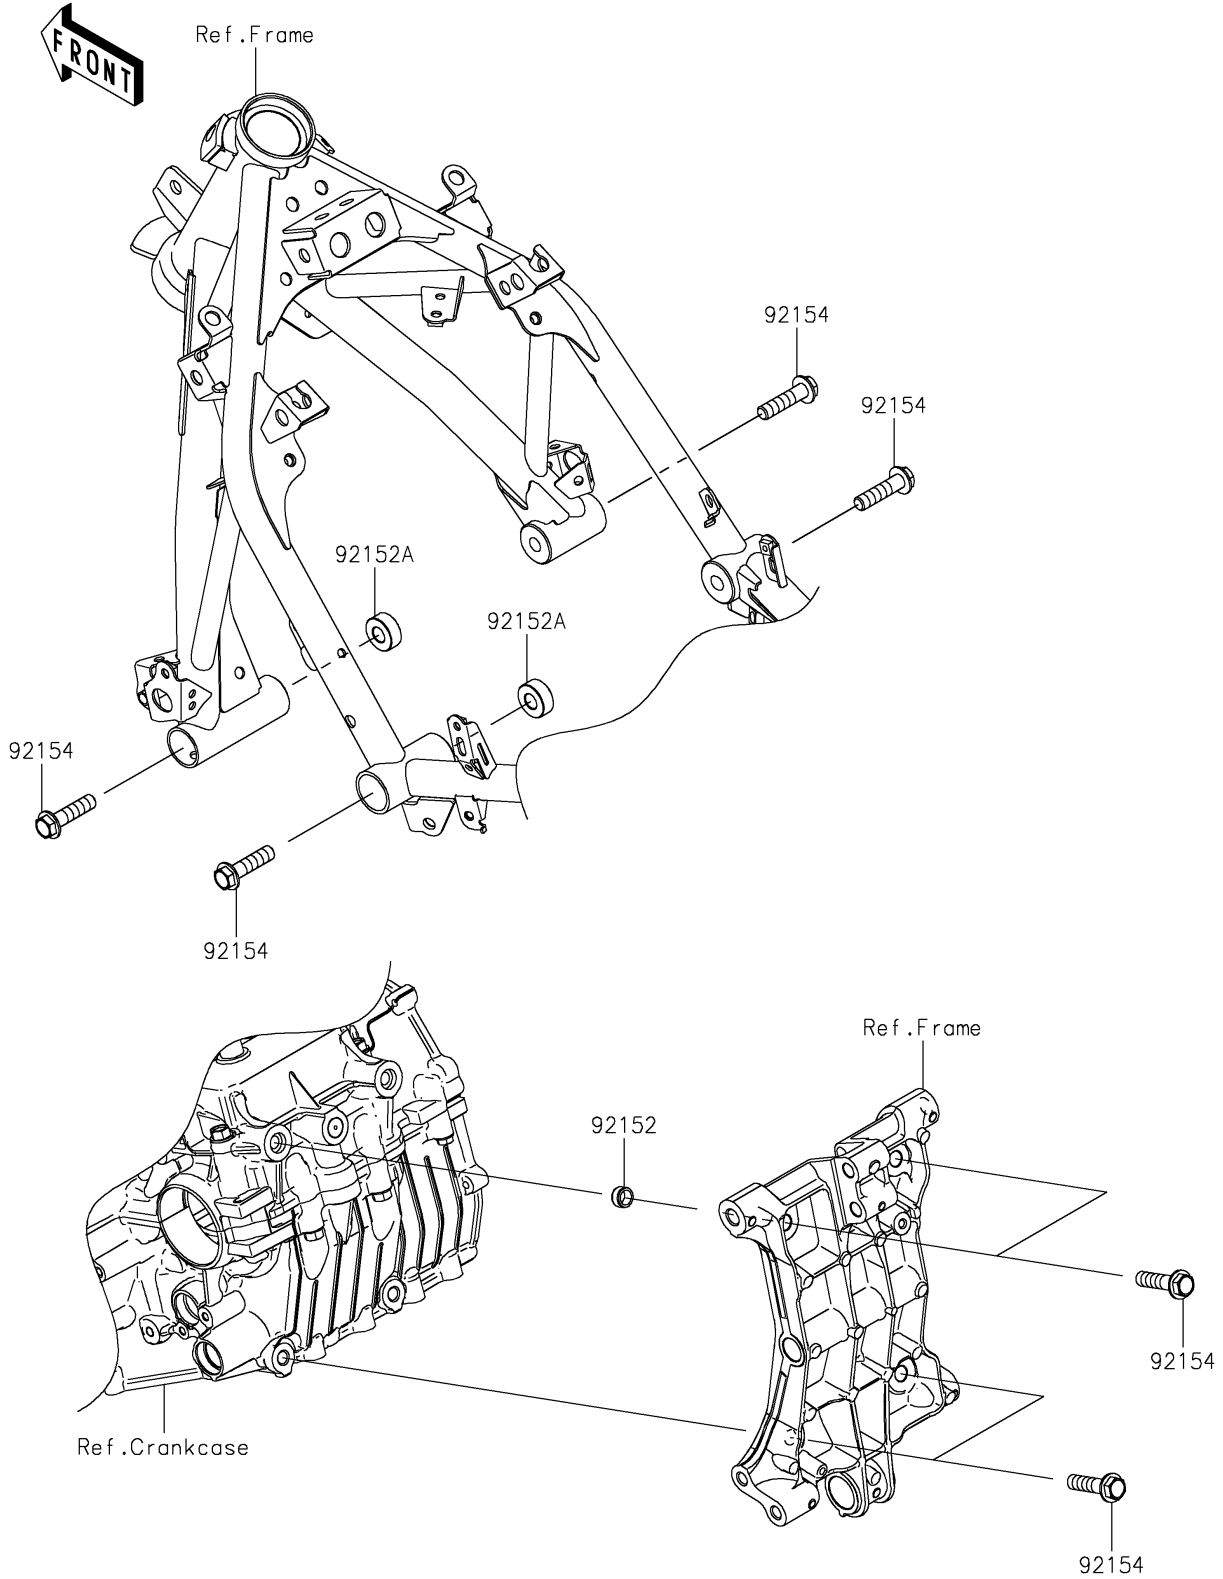

2023 Ninja® 400 ABS PARTS DIAGRAM

Engine Mount

F2122

2023 Ninja® 400 ABS PARTS LIST

Engine Mount

ITEM NAME	PART NUMBER	QUANTITY
COLLAR,DOWEL PIN (Ref # 92152)	92152-0679	2
COLLAR,11X25X10 (Ref # 92152A)	92152-2397	2
BOLT,FLANGED,10X40 (Ref # 92154)	92154-2812	8