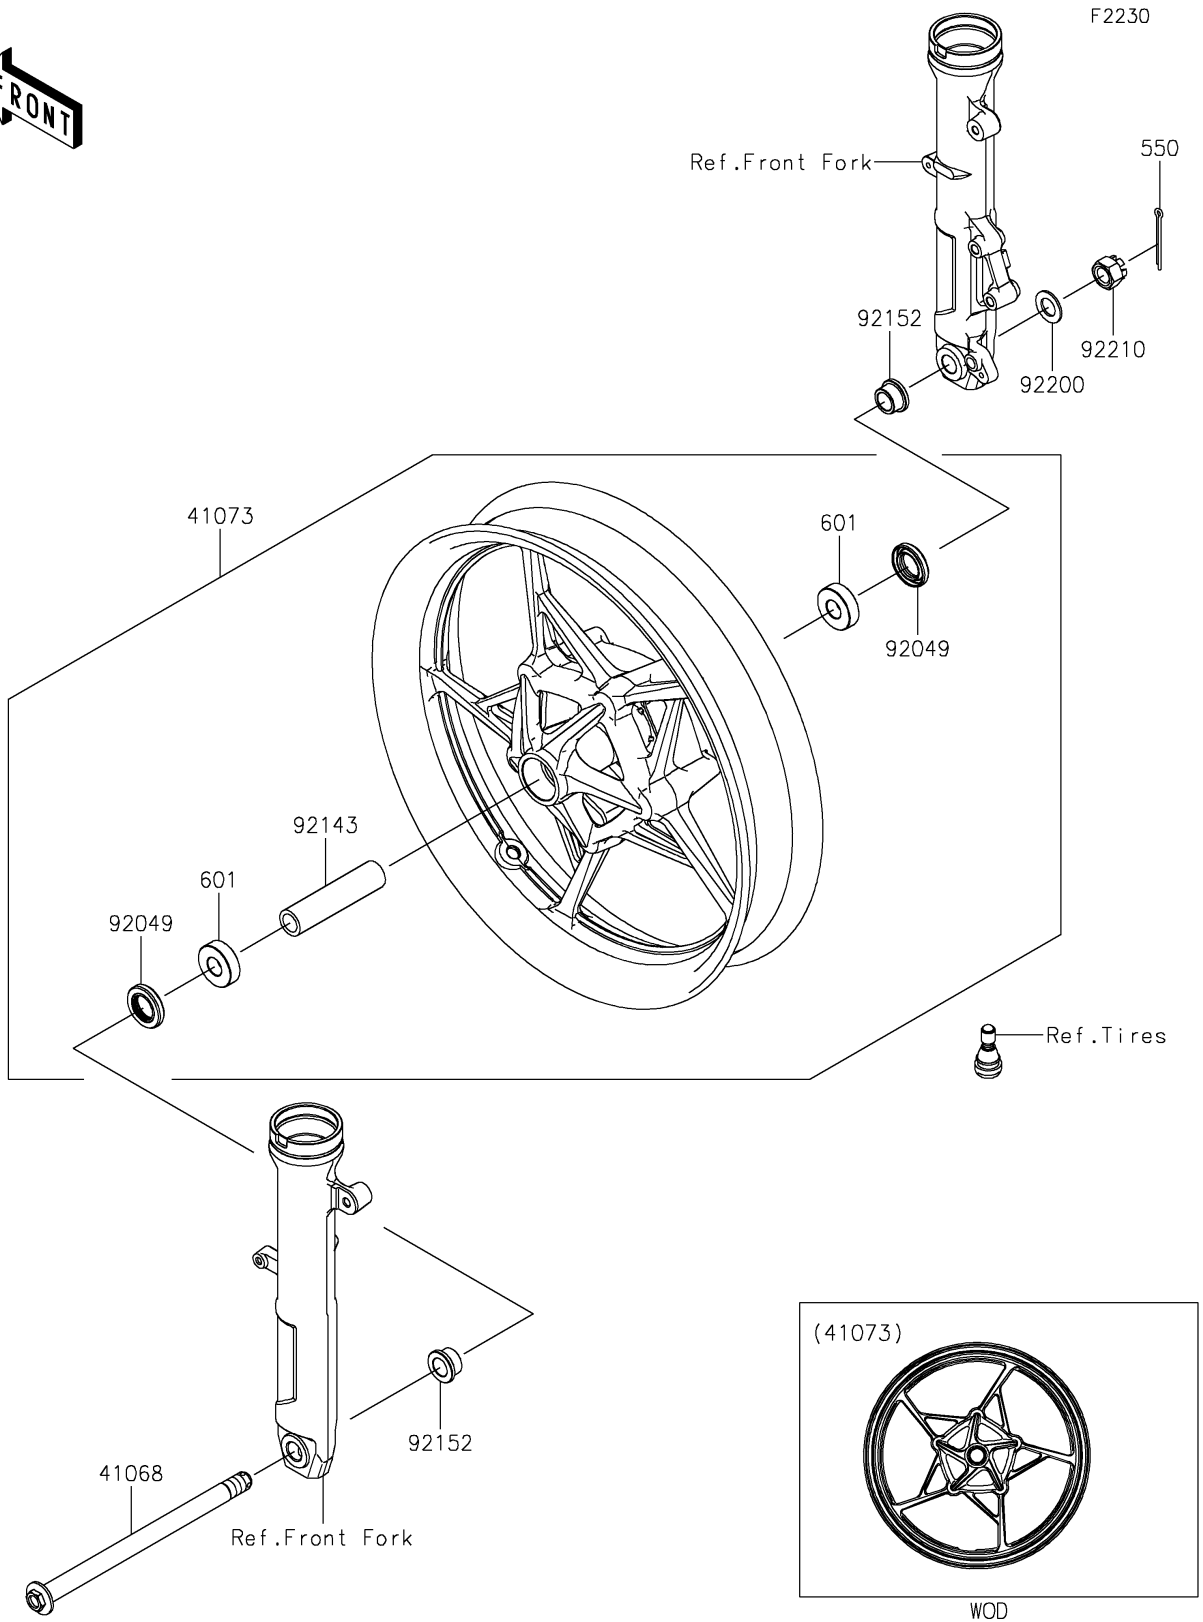

2023 Ninja® 400 ABS PARTS DIAGRAM

Front Wheel

2023 Ninja® 400 ABS PARTS LIST

Front Wheel

ITEM NAME	PART NUMBER	QUANTITY
AXLE,FR (Ref # 41068)	41068-0643	1
WHEEL-ASSY,FR,G.BLACK (Ref # 41073)	41073-0752-QT	1
SEAL-OIL,23X40X7 (Ref # 92049)	92049-0801	2
COLLAR,17.2X25X105 (Ref # 92143)	92143-1124	1
COLLAR,17X30X15.5 (Ref # 92152)	92152-2386	2
WASHER,17.3X30X2 (Ref # 92200)	92200-1916	1
NUT,CASTLE,16X19 (Ref # 92210)	92210-1585	1
PIN-COTTER,4.0X35 (Ref # 550)	550AA4035	1
BEARING-BALL,#6203UUC3 (Ref # 601)	601B6203UU	2