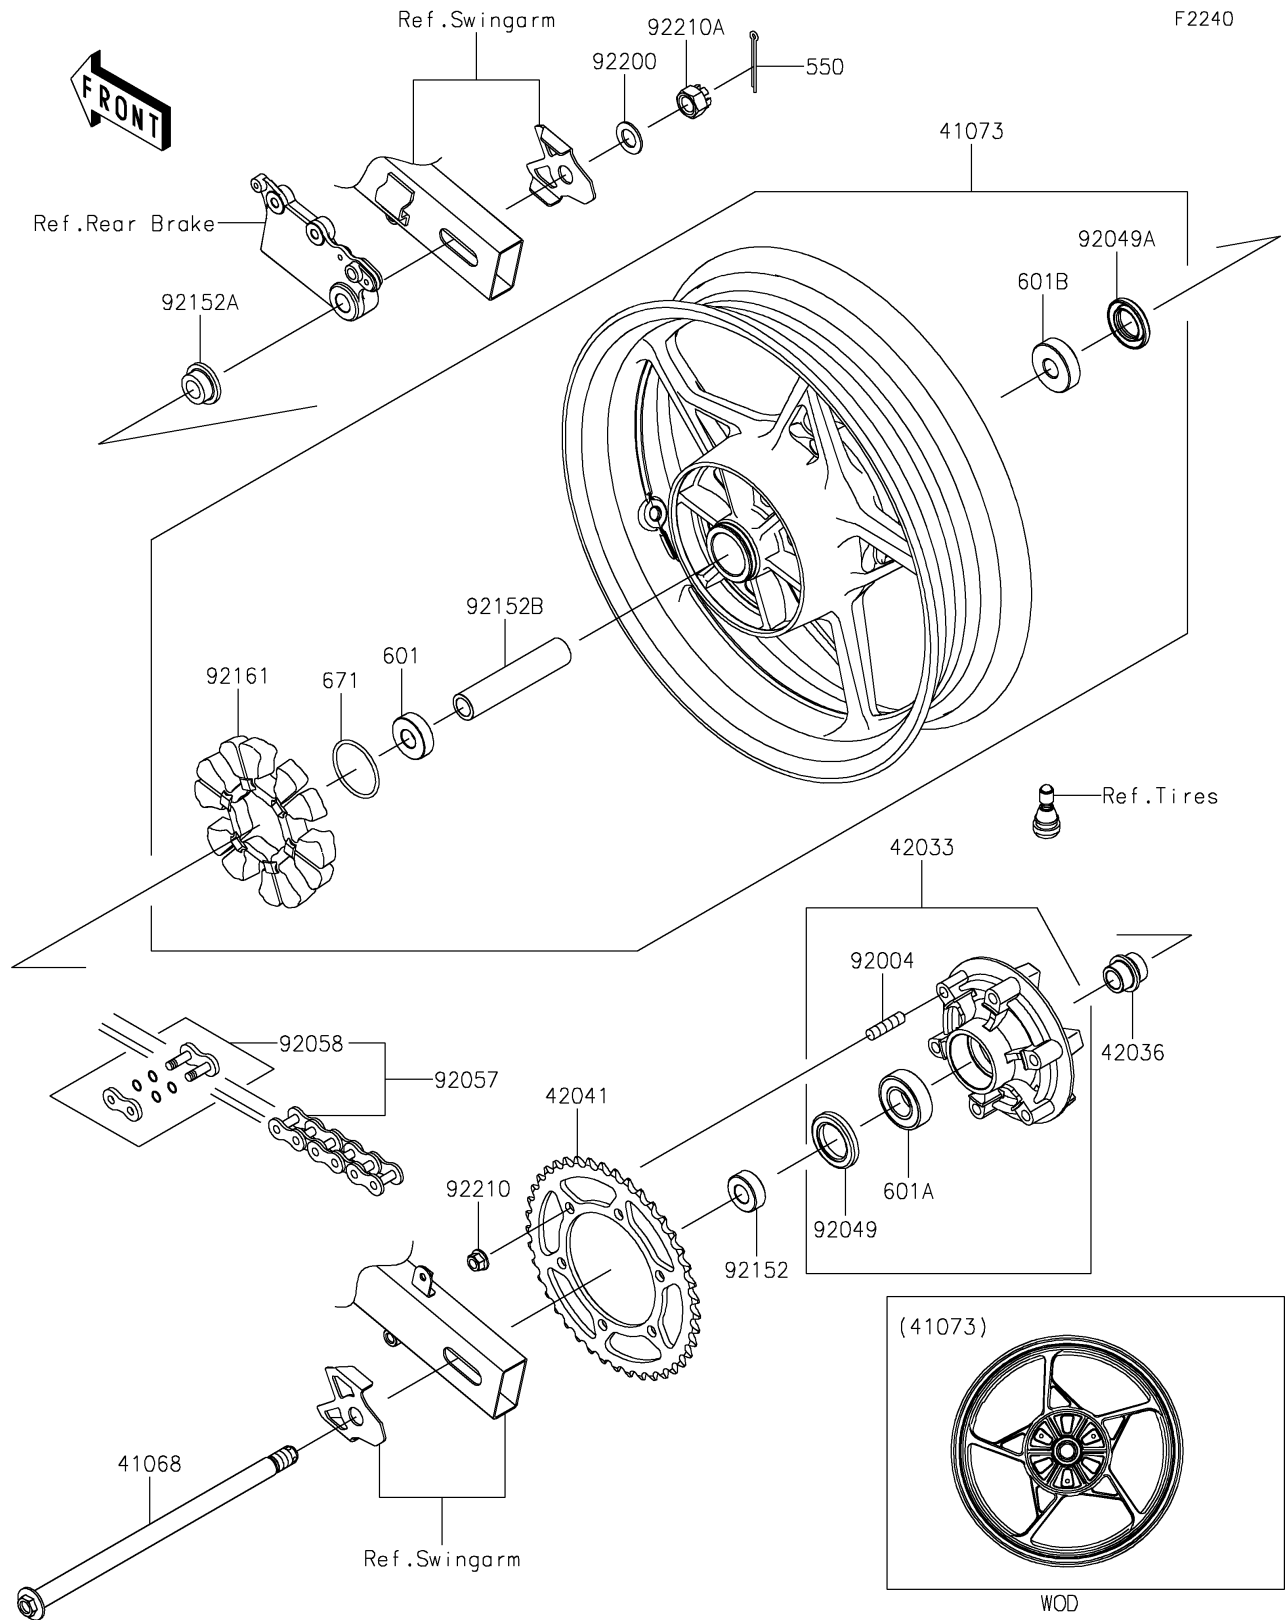

# 2023 Ninja® 400 ABS PARTS DIAGRAM

Rear Wheel/Chain

## 2023 Ninja® 400 ABS PARTS LIST

### Rear Wheel/Chain

ITEM NAME	PART NUMBER	QUANTITY
AXLE,RR (Ref # 41068)	41068-0644	1
WHEEL-ASSY,RR,G.BLACK (Ref # 41073)	41073-0753-QT	1
COUPLING-ASSY,RR HUB (Ref # 42033)	42033-0574	1
SLEEVE,RR HUB,L=30 (Ref # 42036)	42036-1055	1
SPROCKET-HUB,41T (Ref # 42041)	42041-0162	1
STUD,10X19 (Ref # 92004)	92004-0048	6
SEAL-OIL,35X52X7 (Ref # 92049)	92049-0730	1
SEAL-OIL,27X47X7 (Ref # 92049A)	92049-0802	1
CHAIN,DRIVE,EK520SR-O2X106L (Ref # 92057)	92057-0019	1
JOINT-CHAIN,DRIVE (Ref # 92058)	92058-1102	1
COLLAR,17X35X13 (Ref # 92152)	92152-0843	1
COLLAR,17X28(38)X15 (Ref # 92152A)	92152-0844	1
COLLAR,17.2X25X121 (Ref # 92152B)	92152-2387	1
DAMPER,RR HUB SHOCK (Ref # 92161)	92161-0700	1
WASHER,17.3X30X2 (Ref # 92200)	92200-1916	1
NUT,LOCK,FLANGED,10MM (Ref # 92210)	92210-1139	6
NUT,CASTLE,16X19 (Ref # 92210A)	92210-1585	1
PIN-COTTER,4.0X35 (Ref # 550)	550AA4035	1
BEARING-BALL,#6203UUC3 (Ref # 601)	601B6203UU	1
BEARING-BALL,#6205G (Ref # 601A)	601B6205G	1
BEARING-BALL,6303LLUC3/2ASU68 (Ref # 601B)	601B6303UU	1
O RING,50MM (Ref # 671)	671B2550	1