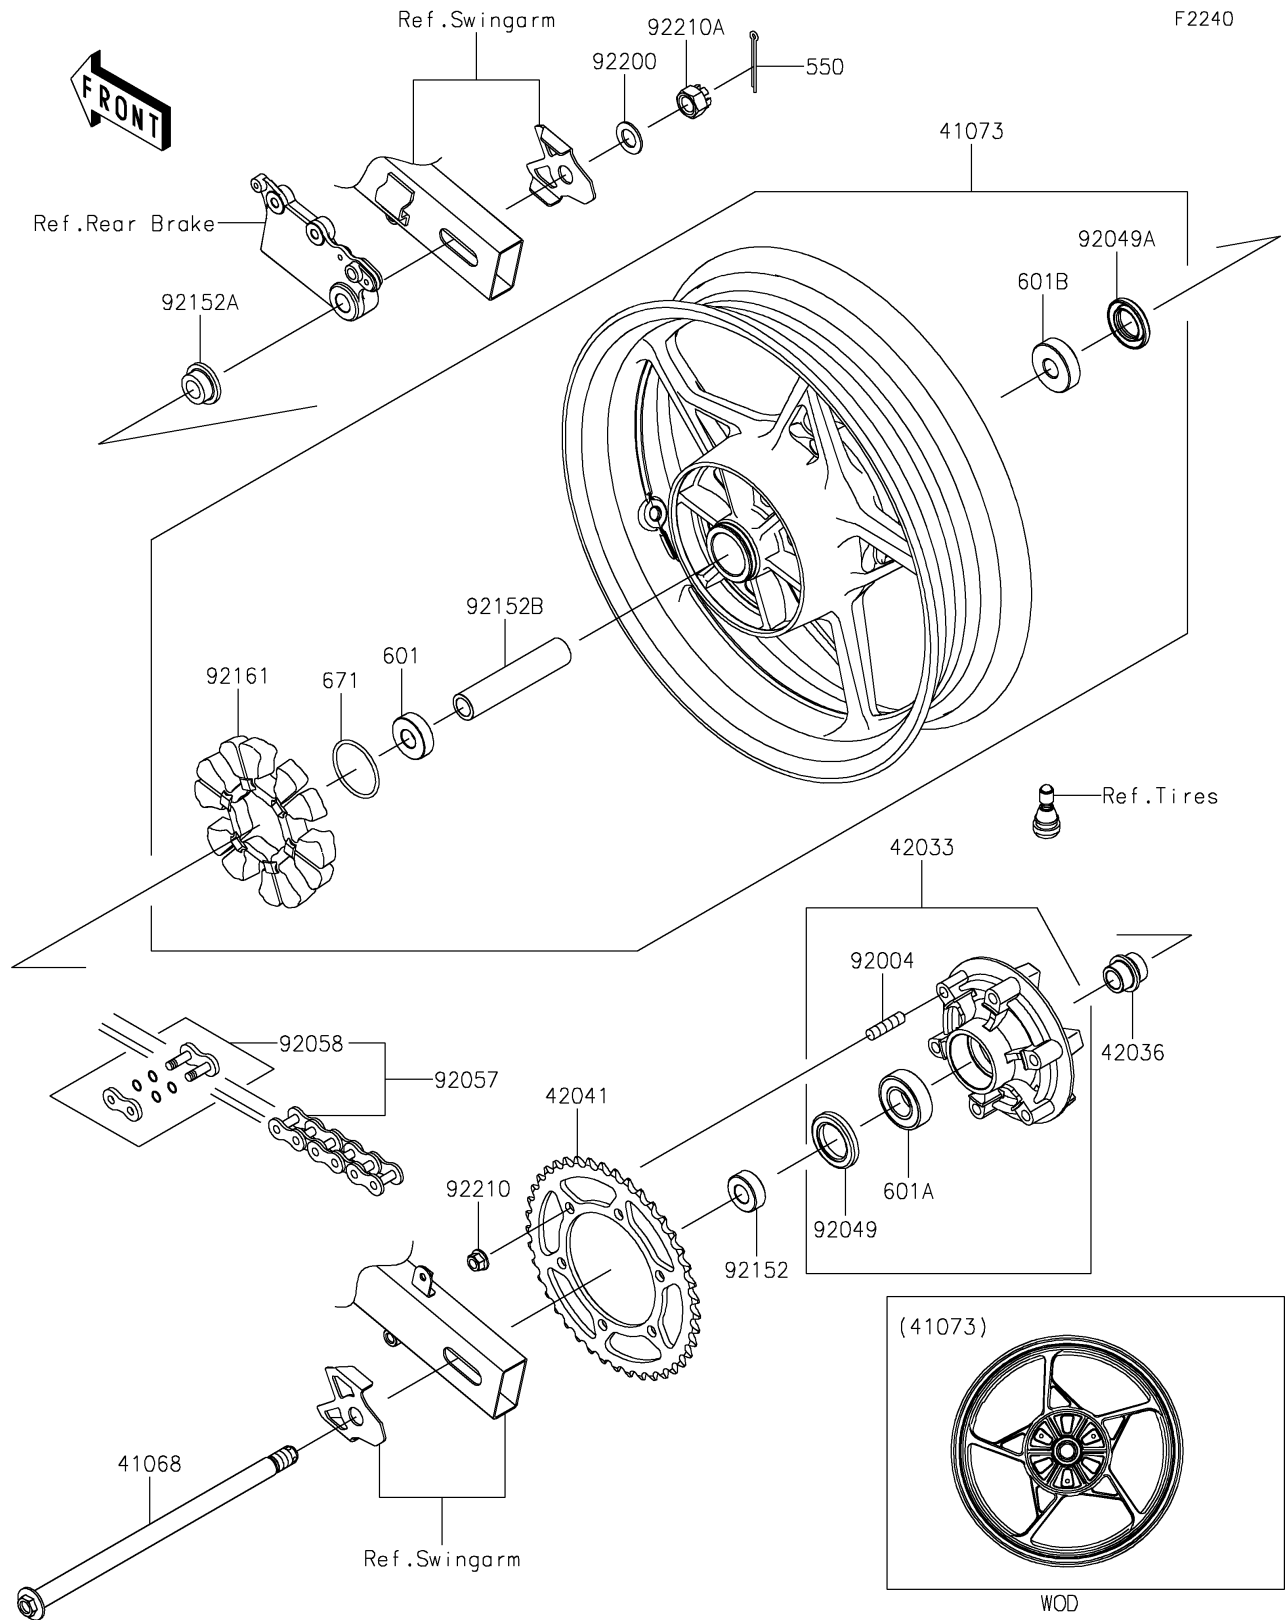

2023 Ninja® 400 ABS PARTS DIAGRAM

Rear Wheel/Chain

2023 Ninja® 400 ABS PARTS LIST

Rear Wheel/Chain

ITEM NAME	PART NUMBER	QUANTITY
AXLE,RR (Ref # 41068)	41068-0644	1
WHEEL-ASSY,RR,G.BLACK (Ref # 41073)	41073-0753-QT	1
COUPLING-ASSY,RR HUB (Ref # 42033)	42033-0574	1
SLEEVE,RR HUB,L=30 (Ref # 42036)	42036-1055	1
SPROCKET-HUB,41T (Ref # 42041)	42041-0162	1
STUD,10X19 (Ref # 92004)	92004-0048	6
SEAL-OIL,35X52X7 (Ref # 92049)	92049-0730	1
SEAL-OIL,27X47X7 (Ref # 92049A)	92049-0802	1
CHAIN,DRIVE,EK520SR-O2X106L (Ref # 92057)	92057-0019	1
JOINT-CHAIN,DRIVE (Ref # 92058)	92058-1102	1
COLLAR,17X35X13 (Ref # 92152)	92152-0843	1
COLLAR,17X28(38)X15 (Ref # 92152A)	92152-0844	1
COLLAR,17.2X25X121 (Ref # 92152B)	92152-2387	1
DAMPER,RR HUB SHOCK (Ref # 92161)	92161-0700	1
WASHER,17.3X30X2 (Ref # 92200)	92200-1916	1
NUT,LOCK,FLANGED,10MM (Ref # 92210)	92210-1139	6
NUT,CASTLE,16X19 (Ref # 92210A)	92210-1585	1
PIN-COTTER,4.0X35 (Ref # 550)	550AA4035	1
BEARING-BALL,#6203UUC3 (Ref # 601)	601B6203UU	1
BEARING-BALL,#6205G (Ref # 601A)	601B6205G	1
BEARING-BALL,6303LLUC3/2ASU68 (Ref # 601B)	601B6303UU	1
O RING,50MM (Ref # 671)	671B2550	1