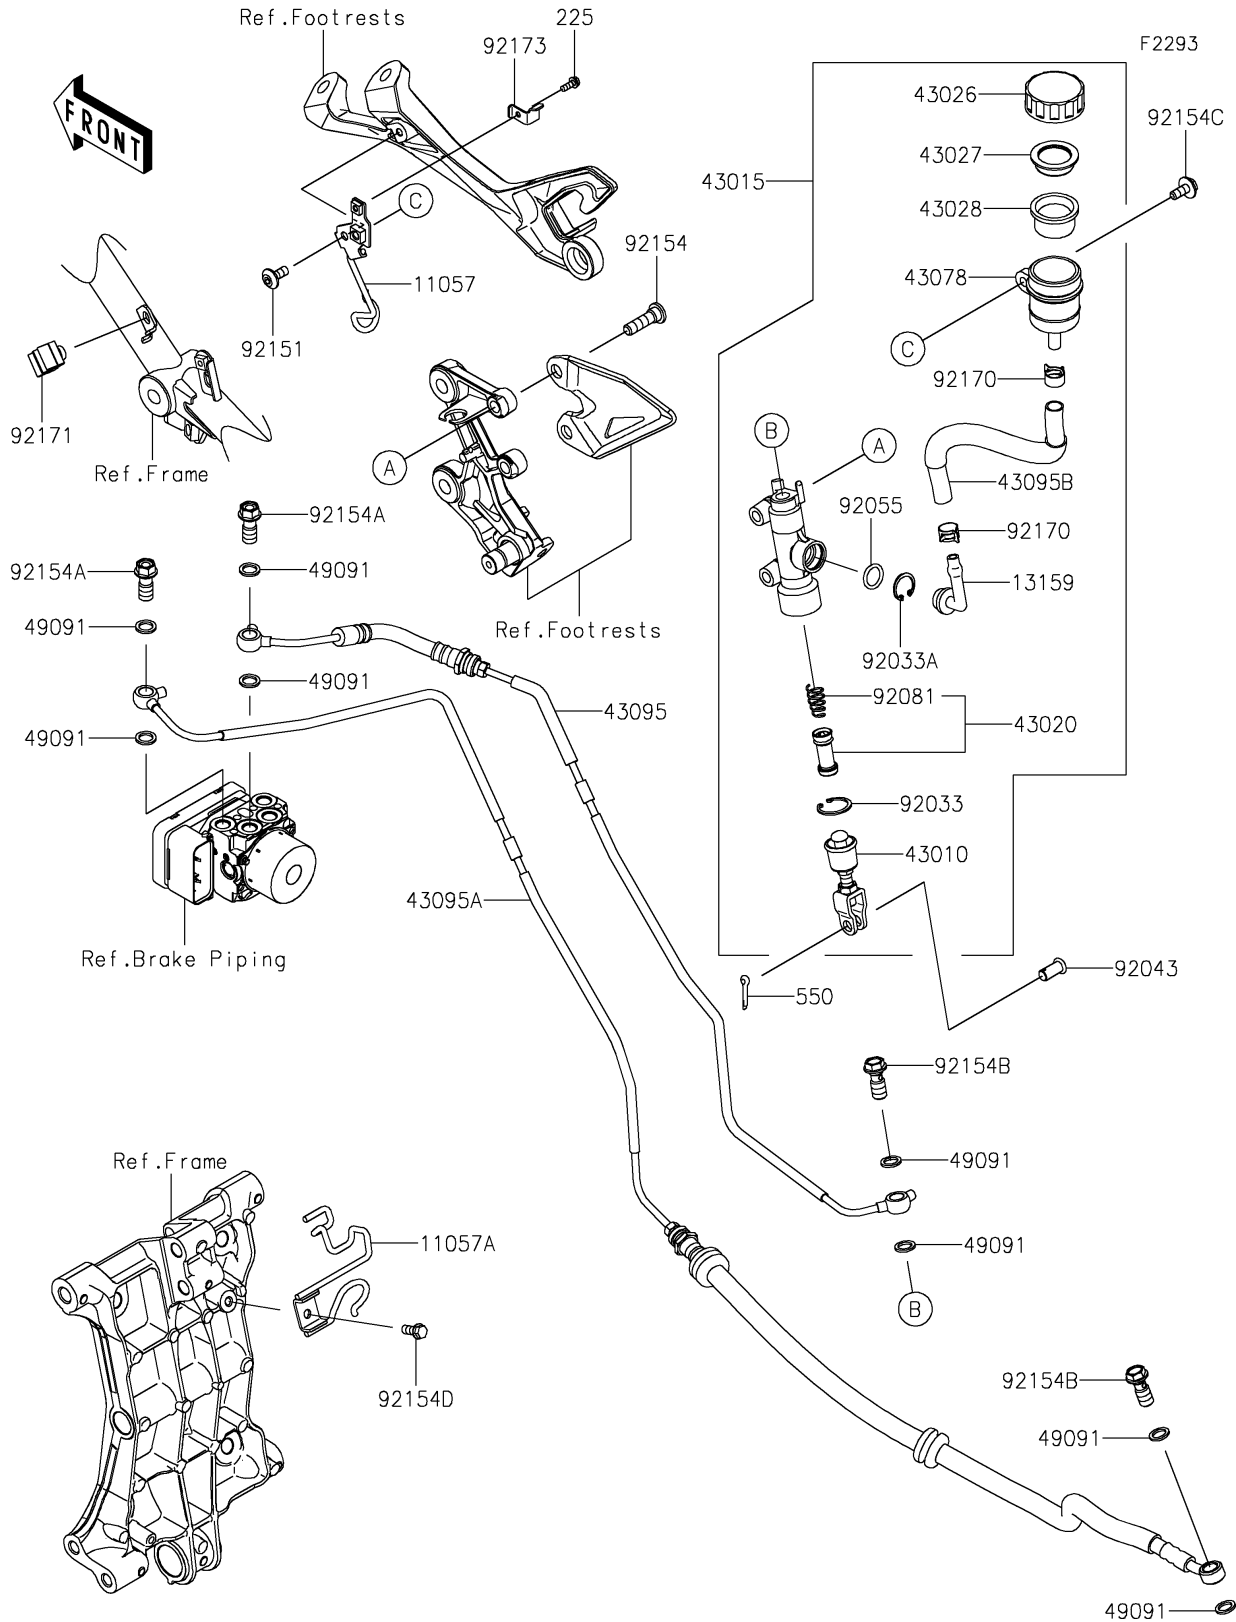

## Rear Master Cylinder

## 2023 Ninja® 400 ABS PARTS LIST

### Rear Master Cylinder

ITEM NAME	PART NUMBER	QUANTITY
BRACKET,RR RESERVOIR (Ref # 11057)	11057-1101	1
BRACKET,PIVOT BRACKET (Ref # 11057A)	11057-1103	1
CONNECTOR (Ref # 13159)	13159-1056	1
ROD-ASSY-BRAKE (Ref # 43010)	43010-0022	1
CYLINDER-ASSY-MASTER,RR (Ref # 43015)	43015-0667	1
PISTON-COMP-BRAKE (Ref # 43020)	43020-0023	1
CAP-BRAKE (Ref # 43026)	43026-0009	1
PLATE-DIAPHRAGM (Ref # 43027)	43027-1053	1
DIAPHRAGM (Ref # 43028)	43028-1065	1
RESERVOIR (Ref # 43078)	43078-0040	1
HOSE-BRAKE,RR M/CYLINDER-HU (Ref # 43095)	43095-1489	1
HOSE-BRAKE,HU-RR CALIPER (Ref # 43095A)	43095-1490	1
HOSE-BRAKE,RR RESERVOIR (Ref # 43095B)	43095-1495	1
WASHER-SEAL,10.1X14.5X1.5 (Ref # 49091)	49091-0001	8
RING-SNAP,20.9X24.6X1.2 (Ref # 92033)	92033-0079	1
RING-SNAP,20.5MM (Ref # 92033A)	92033-1186	1
PIN (Ref # 92043)	92043-0904	1
RING-O,14.8X2.4 (Ref # 92055)	92055-0741	1
SPRING,MASTER CYLINDER (Ref # 92081)	92081-1737	1
BOLT,SOCKET,6X14 (Ref # 92151)	92151-1654	1
BOLT,SOCKET,8X30 (Ref # 92154)	92154-0843	2
BOLT,BANJO,10X22 (Ref # 92154A)	92154-1138	2
BOLT,BANJO,10X23 (Ref # 92154B)	92154-1712	2
BOLT,UPSET-WP,6X16 (Ref # 92154C)	92154-2244	1
BOLT,6X14 (Ref # 92154D)	92154-4129	1
CLAMP,HOSE (Ref # 92170)	92170-1091	2
CLAMP (Ref # 92171)	92171-0818	1
CLAMP,RESERVOIR TANK CAP (Ref # 92173)	92173-0028	1
SCREW-PAN-WSP-CROS,4X12 (Ref # 225)	225AB0412	1

## 2023 Ninja® 400 ABS PARTS LIST

Rear Master Cylinder

ITEM NAME	PART NUMBER	QUANTITY
PIN-COTTER,2.0X15 (Ref # 550)	550AA2015	1