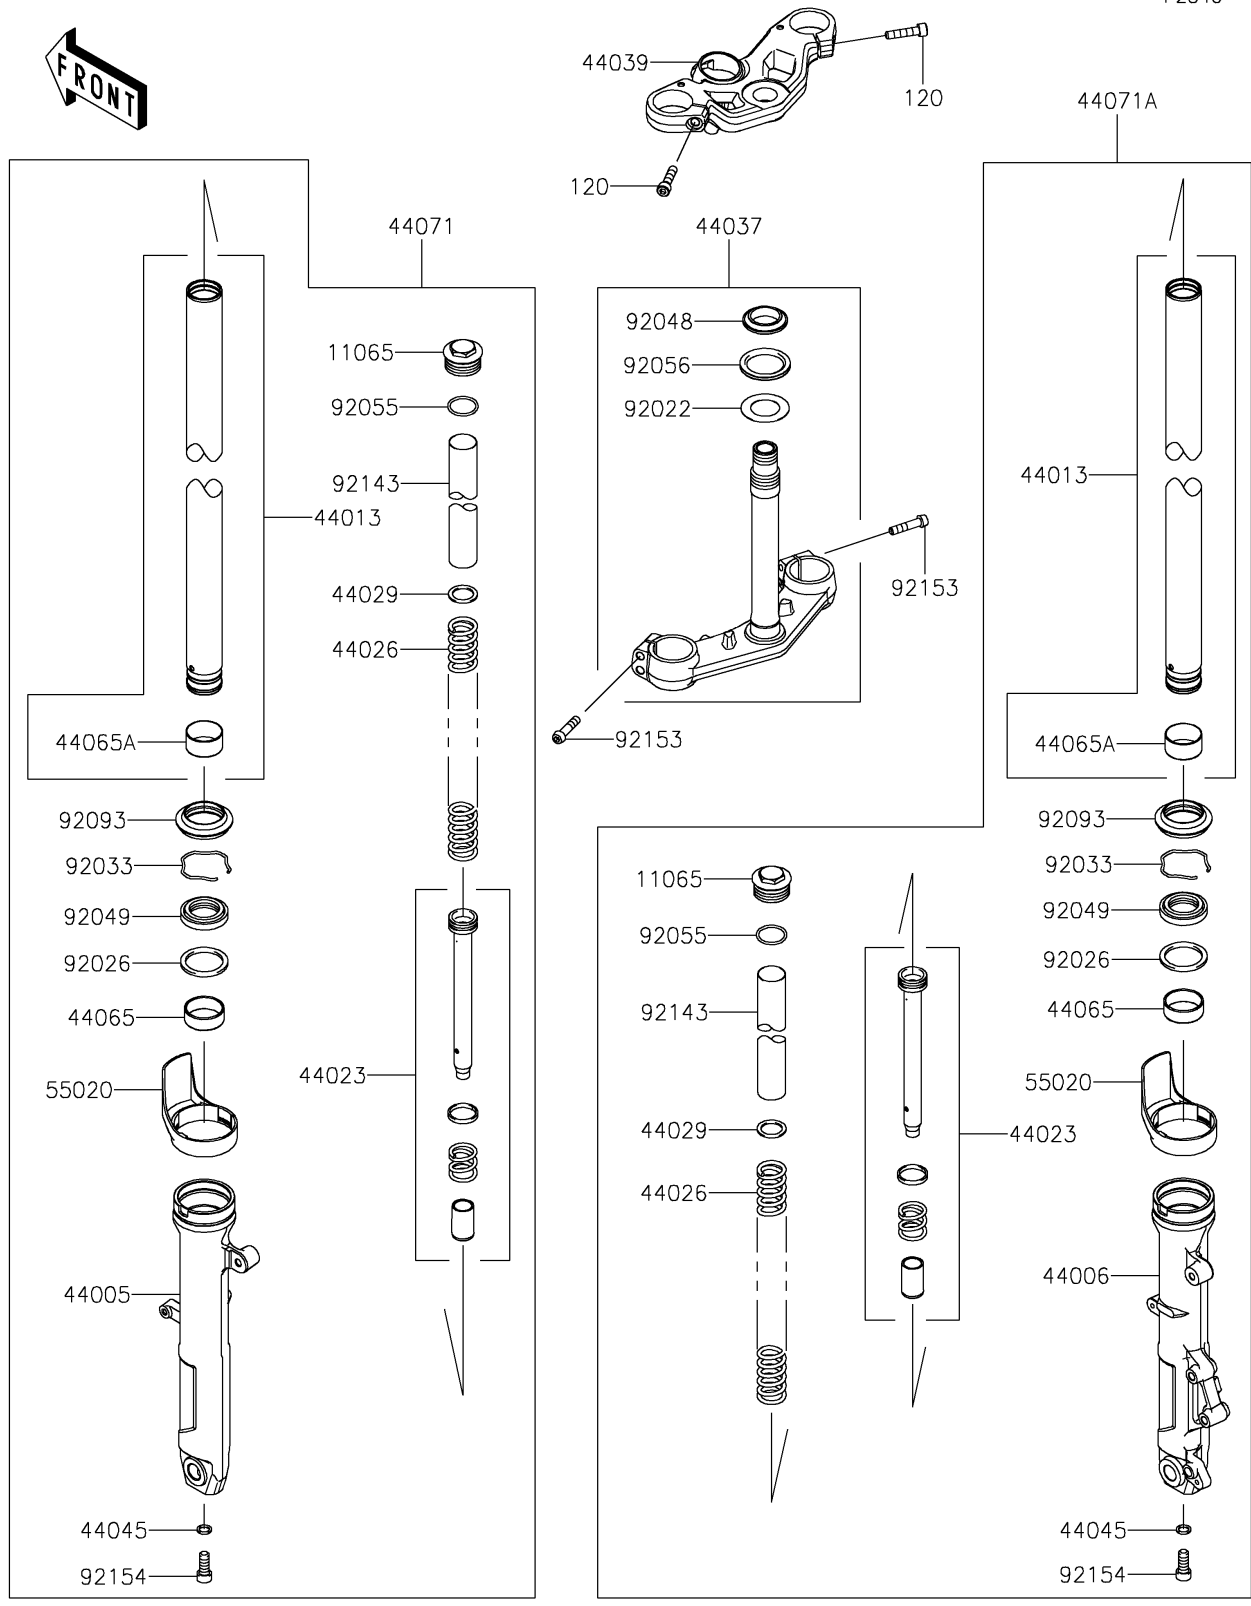

2023 Ninja® 400 ABS PARTS DIAGRAM

Front Fork

F2340

2023 Ninja® 400 ABS PARTS LIST

Front Fork

ITEM NAME	PART NUMBER	QUANTITY
CAP (Ref # 11065)	11065-1286	2
PIPE-LEFT FORK OUTER,F.S.BLACK (Ref # 44005)	44005-0119-18R	1
PIPE-RIGHT FORK OUTER,F.S.BLK (Ref # 44006)	44006-0116-18R	1
PIPE-FORK INNER (Ref # 44013)	44013-0324	2
CYLINDER-SET-FORK (Ref # 44023)	44023-0144	2
SPRING-FRONT FORK (Ref # 44026)	44026-0220	2
SEAT-FORK SPRING (Ref # 44029)	44029-1131	2
HOLDER-FORK UNDER,F.BLACK (Ref # 44037)	44037-0178-21	1
HOLDER-FORK UPPER (Ref # 44039)	44039-0186	1
GASKET,FORK CYLINDER BOLT (Ref # 44045)	44045-051	2
BUSHING-FRONT FORK,GUIDE (Ref # 44065)	44065-0030	2
BUSHING-FRONT FORK (Ref # 44065A)	44065-0036	2
DAMPER-ASSY,LH,F.S.BLACK (Ref # 44071)	44071-1295-22Q	1
DAMPER-ASSY,RH,F.S.BLACK (Ref # 44071A)	44071-1296-22Q	1
GUARD,FORK (Ref # 55020)	55020-0872	2
WASHER,30.5X50X0.6 (Ref # 92022)	92022-231	1
SPACER,FORK OUTER (Ref # 92026)	92026-1276	2
RING-SNAP (Ref # 92033)	92033-1222	2
RACE,STEERING STEM BEARING (Ref # 92048)	92048-0033	1
SEAL-OIL (Ref # 92049)	92049-0807	2
RING-O,FORK TOP (Ref # 92055)	92055-1420	2
SEAL-OIL,STEERING STEM (Ref # 92056)	92056-003	1
SEAL,DUST (Ref # 92093)	92093-0717	2
COLLAR,FORK,L=250 (Ref # 92143)	92143-1653	2
BOLT,SOCKET,8X35 (Ref # 92153)	92153-0854	4
BOLT (Ref # 92154)	92154-2551	2
BOLT-SOCKET,8X35 (Ref # 120)	120CC0835	2