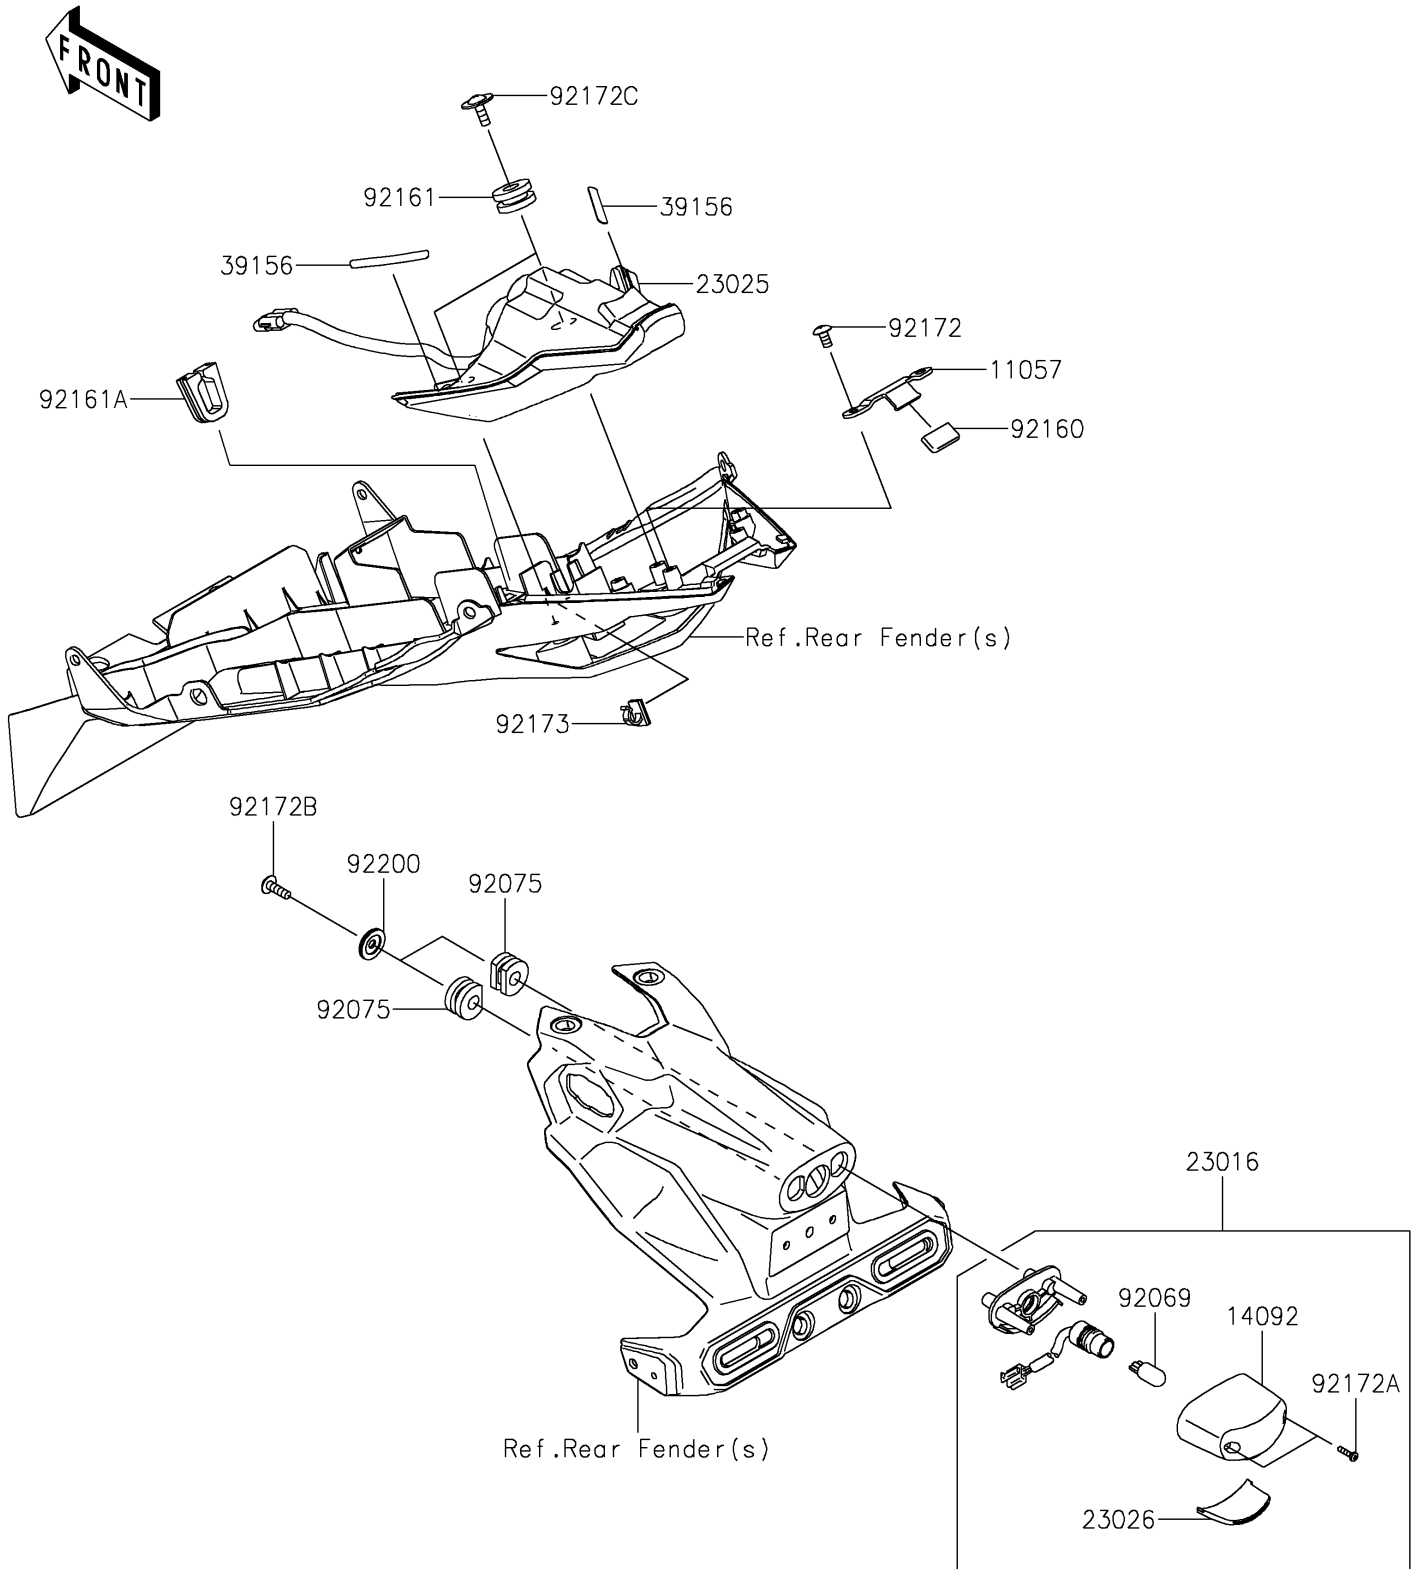

2023 NINJA® 400 PARTS DIAGRAM

Taillight(s)

F2720

2023 NINJA® 400 PARTS LIST

Taillight(s)

ITEM NAME	PART NUMBER	QUANTITY
BRACKET (Ref # 11057)	11057-1214	1
COVER,LICENSE LAMP (Ref # 14092)	14092-0001	1
LAMP-ASSY,LICENCE (Ref # 23016)	23016-0657	1
LAMP-TAIL,LED (Ref # 23025)	23025-0400	1
LENS,LICENCE LAMP (Ref # 23026)	23026-0035	1
PAD,6X50 (Ref # 39156)	39156-2421	2
BULB,12V 5W (Ref # 92069)	92069-1016	1
DAMPER (Ref # 92075)	92075-1870	2
DAMPER (Ref # 92160)	92160-1190	1
DAMPER (Ref # 92161)	92161-0163	2
DAMPER,RR FENDER (Ref # 92161A)	92161-1984	1
SCREW,TAPPING,5X10 (Ref # 92172)	92172-0262	2
SCREW,TAPPING,2.9X13 (Ref # 92172A)	92172-0343	2
SCREW,TAPPING,5X16 (Ref # 92172B)	92172-0427	2
SCREW,5X16 (Ref # 92172C)	92172-1215	2
CLAMP,CLIP (Ref # 92173)	92173-1783	1
WASHER,5.5X20X2 (Ref # 92200)	92200-1971	2