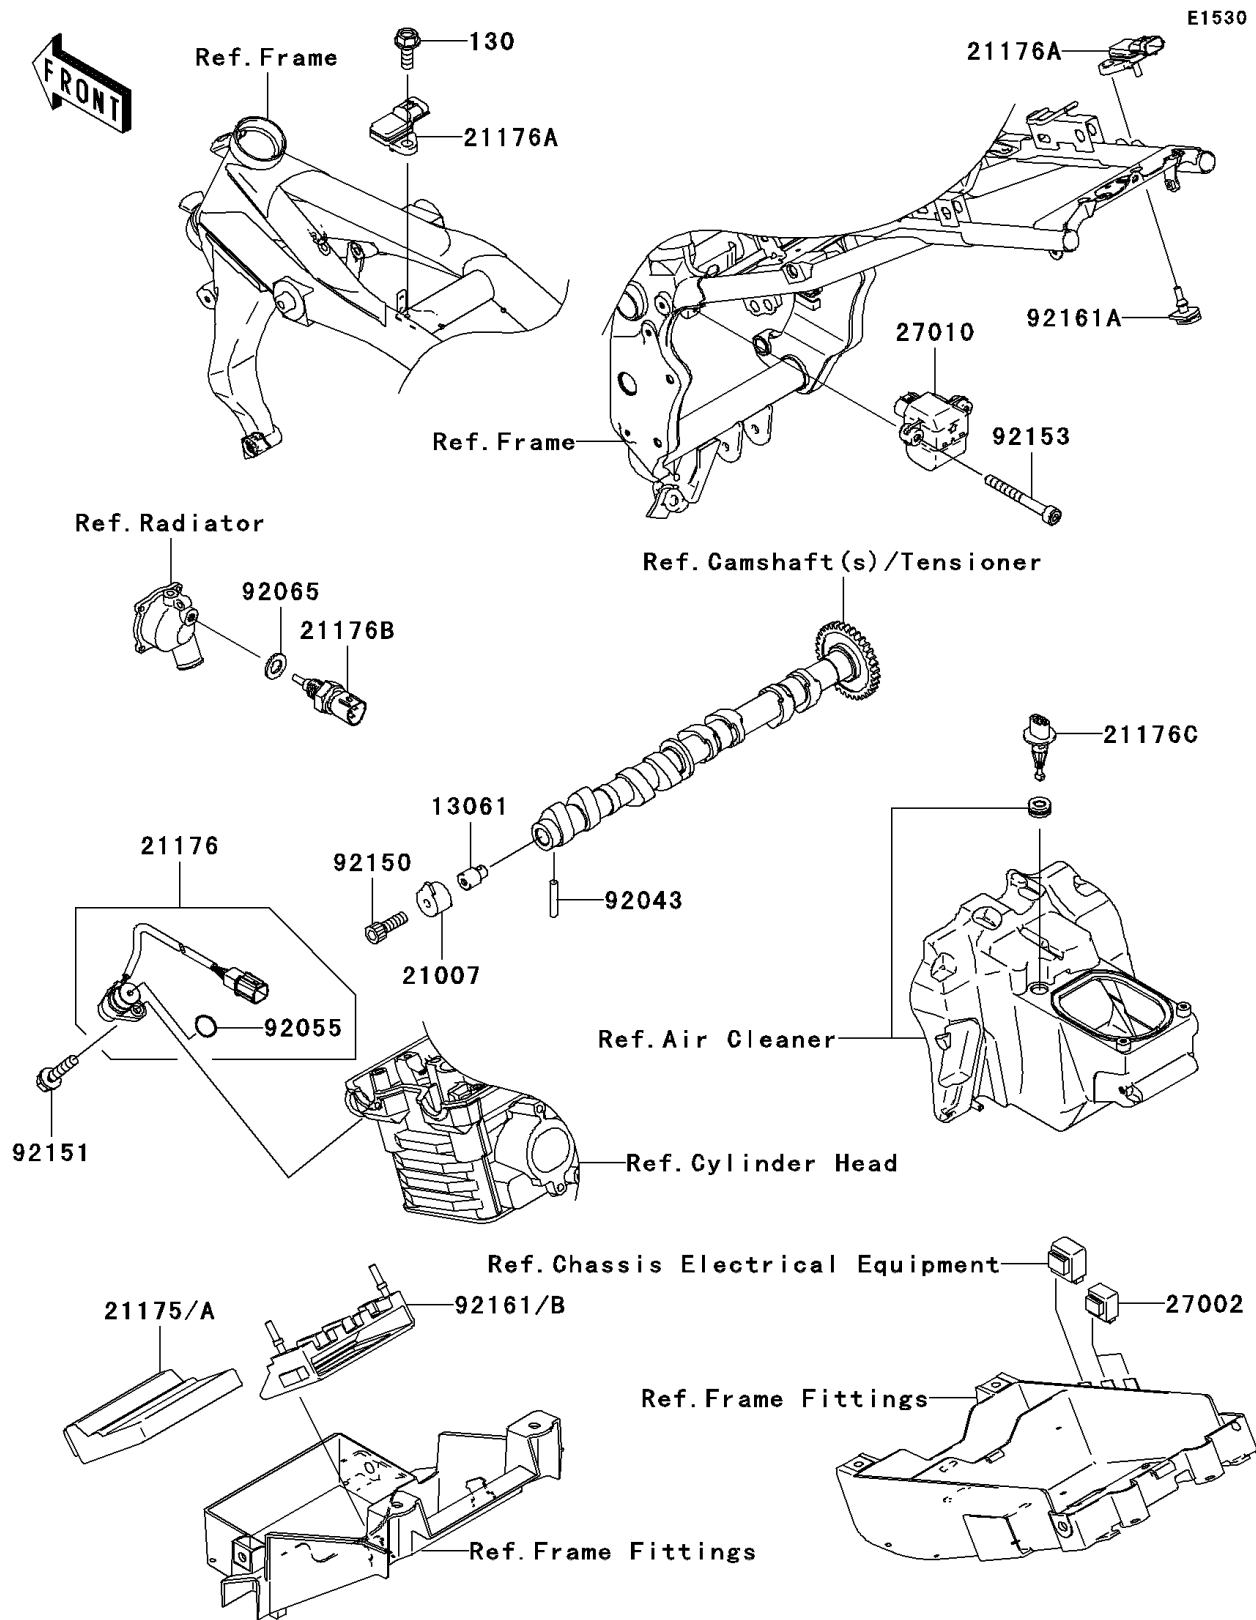

2005 Z1000 (European) PARTS DIAGRAM

Fuel Injection

2005 Z1000 (European) PARTS LIST

Fuel Injection

ITEM NAME	PART NUMBER	QUANTITY
BOLT-FLANGED,6X16,BLACK (Ref # 130)	130J0616	1
BOSS,CAM SENSOR (Ref # 13061)	13061-1687	1
ROTOR (Ref # 21007)	21007-0005	1
CONTROL UNIT-ELECTRONIC,IMMOBI (Ref # 21175)	21175-0051	1
SENSOR (Ref # 21176)	21176-1077	1
SENSOR (Ref # 21176A)	21176-1118	2
SENSOR,WATER TEMP (Ref # 21176B)	21176-1120	1
SENSOR,AIR TEMP (Ref # 21176C)	21176-2106	1
RELAY-ASSY (Ref # 27002)	27002-1062	2
SWITCH (Ref # 27010)	27010-0007	1
PIN (Ref # 92043)	92043-1575	1
RING-O (Ref # 92055)	92055-1639	1
GASKET,12X22X2 (Ref # 92065)	92065-097	1
BOLT,6X18 (Ref # 92150)	92150-1645	1
BOLT,6X16 (Ref # 92151)	92151-1774	1
BOLT,4X35 (Ref # 92153)	92153-0377	2
DAMPER (Ref # 92161A)	92161-0041	1
DAMPER (Ref # 92161B)	92161-0206	1