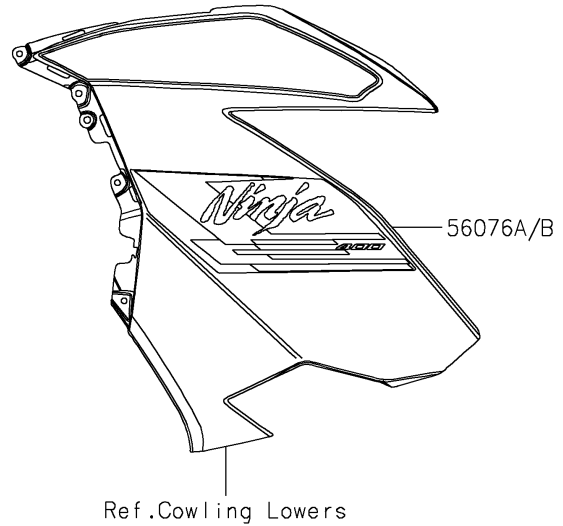

2023 Ninja® 400 ABS PARTS DIAGRAM

Decals(Gray)(GPFNN/GPFNL)

F2861

2023 Ninja® 400 ABS PARTS LIST

Decals(Gray)(GPFNN/GPFNL)

ITEM NAME	PART NUMBER	QUANTITY
MARK,FR FENDER,ABS (Ref # 56054)	56054-1413	2
MARK,WINDSHIELD,KAWASAKI (Ref # 56054A)	56054-2261	1
MARK,FUEL TANK,KAWASAKI (Ref # 56054B)	56054-3826	2
PATTERN,WHEEL,GRN/BLK,4X1353 (Ref # 56076)	56076-4003	4
PATTERN,SIDE COWLING,LH (Ref # 56076A)	56076-4254	1
PATTERN,SIDE COWLING,RH (Ref # 56076B)	56076-4255	1
RIM STRIPE APPLICATOR (Ref # 57001)	57001-1752	AR