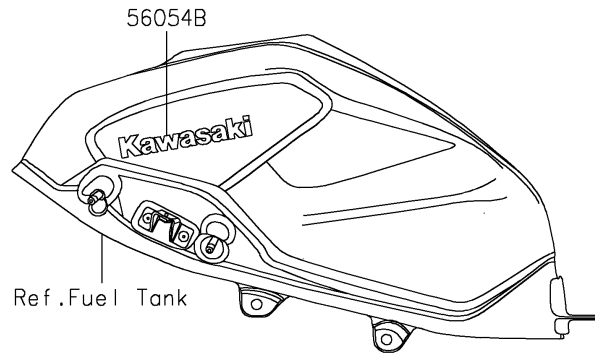

2023 Ninja® 400 ABS PARTS DIAGRAM

Decals(Gray)(GPFNN/GPFNL)

F2861

2023 Ninja® 400 ABS PARTS LIST

Decals(Gray)(GPFNN/GPFNL)

ITEM NAME	PART NUMBER	QUANTITY
MARK,FR FENDER,ABS (Ref # 56054)	56054-1413	2
MARK,WINDSHIELD,KAWASAKI (Ref # 56054A)	56054-2261	1
MARK,FUEL TANK,KAWASAKI (Ref # 56054B)	56054-3826	2
PATTERN,WHEEL,GRN/BLK,4X1353 (Ref # 56076)	56076-4003	4
PATTERN,SIDE COWLING,LH (Ref # 56076A)	56076-4254	1
PATTERN,SIDE COWLING,RH (Ref # 56076B)	56076-4255	1
RIM STRIPE APPLICATOR (Ref # 57001)	57001-1752	AR