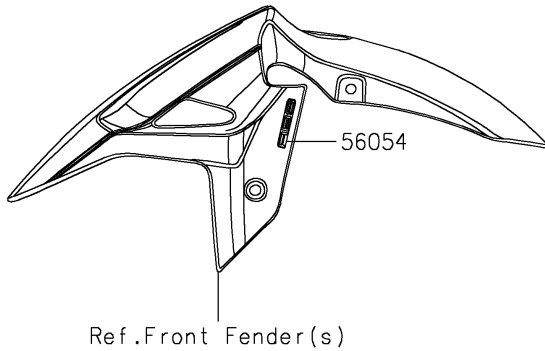

2023 Ninja® 400 ABS PARTS DIAGRAM

Decals(Gray)(GPFNN/GPFNL)

F2861

2023 Ninja® 400 ABS PARTS LIST

Decals(Gray)(GPFNN/GPFNL)

ITEM NAME	PART NUMBER	QUANTITY
MARK,FR FENDER,ABS (Ref # 56054)	56054-1413	2
MARK,WINDSHIELD,KAWASAKI (Ref # 56054A)	56054-2261	1
MARK,FUEL TANK,KAWASAKI (Ref # 56054B)	56054-3826	2
PATTERN,WHEEL,GRN/BLK,4X1353 (Ref # 56076)	56076-4003	4
PATTERN,SIDE COWLING,LH (Ref # 56076A)	56076-4254	1
PATTERN,SIDE COWLING,RH (Ref # 56076B)	56076-4255	1
RIM STRIPE APPLICATOR (Ref # 57001)	57001-1752	AR