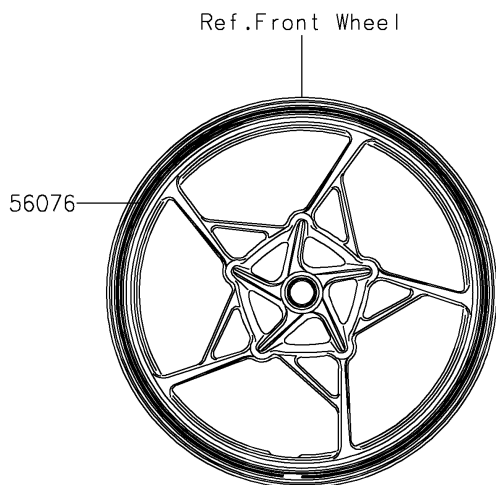

2023 Ninja® 400 ABS PARTS DIAGRAM

Decals(Gray)(GPFNN/GPFNL)

F2861

2023 Ninja® 400 ABS PARTS LIST

Decals(Gray)(GPFNN/GPFNL)

ITEM NAME	PART NUMBER	QUANTITY
MARK,FR FENDER,ABS (Ref # 56054)	56054-1413	2
MARK,WINDSHIELD,KAWASAKI (Ref # 56054A)	56054-2261	1
MARK,FUEL TANK,KAWASAKI (Ref # 56054B)	56054-3826	2
PATTERN,WHEEL,GRN/BLK,4X1353 (Ref # 56076)	56076-4003	4
PATTERN,SIDE COWLING,LH (Ref # 56076A)	56076-4254	1
PATTERN,SIDE COWLING,RH (Ref # 56076B)	56076-4255	1
RIM STRIPE APPLICATOR (Ref # 57001)	57001-1752	AR