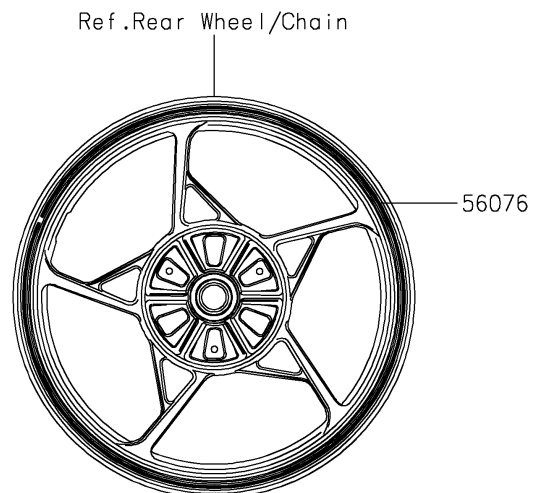

2023 Ninja® 400 ABS PARTS DIAGRAM

Decals(Gray)(GPFNN/GPFNL)

F2861

2023 Ninja® 400 ABS PARTS LIST

Decals(Gray)(GPFNN/GPFNL)

ITEM NAME	PART NUMBER	QUANTITY
MARK,FR FENDER,ABS (Ref # 56054)	56054-1413	2
MARK,WINDSHIELD,KAWASAKI (Ref # 56054A)	56054-2261	1
MARK,FUEL TANK,KAWASAKI (Ref # 56054B)	56054-3826	2
PATTERN,WHEEL,GRN/BLK,4X1353 (Ref # 56076)	56076-4003	4
PATTERN,SIDE COWLING,LH (Ref # 56076A)	56076-4254	1
PATTERN,SIDE COWLING,RH (Ref # 56076B)	56076-4255	1
RIM STRIPE APPLICATOR (Ref # 57001)	57001-1752	AR