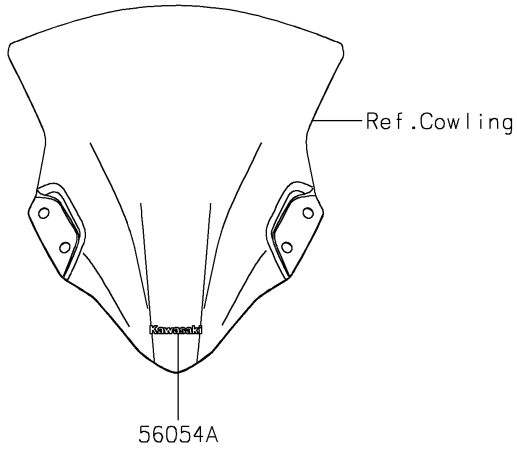

2023 Ninja® 400 ABS PARTS DIAGRAM

Decals(Gray)(GPFNN/GPFNL)

F2861

2023 Ninja® 400 ABS PARTS LIST

Decals(Gray)(GPFNN/GPFNL)

ITEM NAME	PART NUMBER	QUANTITY
MARK,FR FENDER,ABS (Ref # 56054)	56054-1413	2
MARK,WINDSHIELD,KAWASAKI (Ref # 56054A)	56054-2261	1
MARK,FUEL TANK,KAWASAKI (Ref # 56054B)	56054-3826	2
PATTERN,WHEEL,GRN/BLK,4X1353 (Ref # 56076)	56076-4003	4
PATTERN,SIDE COWLING,LH (Ref # 56076A)	56076-4254	1
PATTERN,SIDE COWLING,RH (Ref # 56076B)	56076-4255	1
RIM STRIPE APPLICATOR (Ref # 57001)	57001-1752	AR