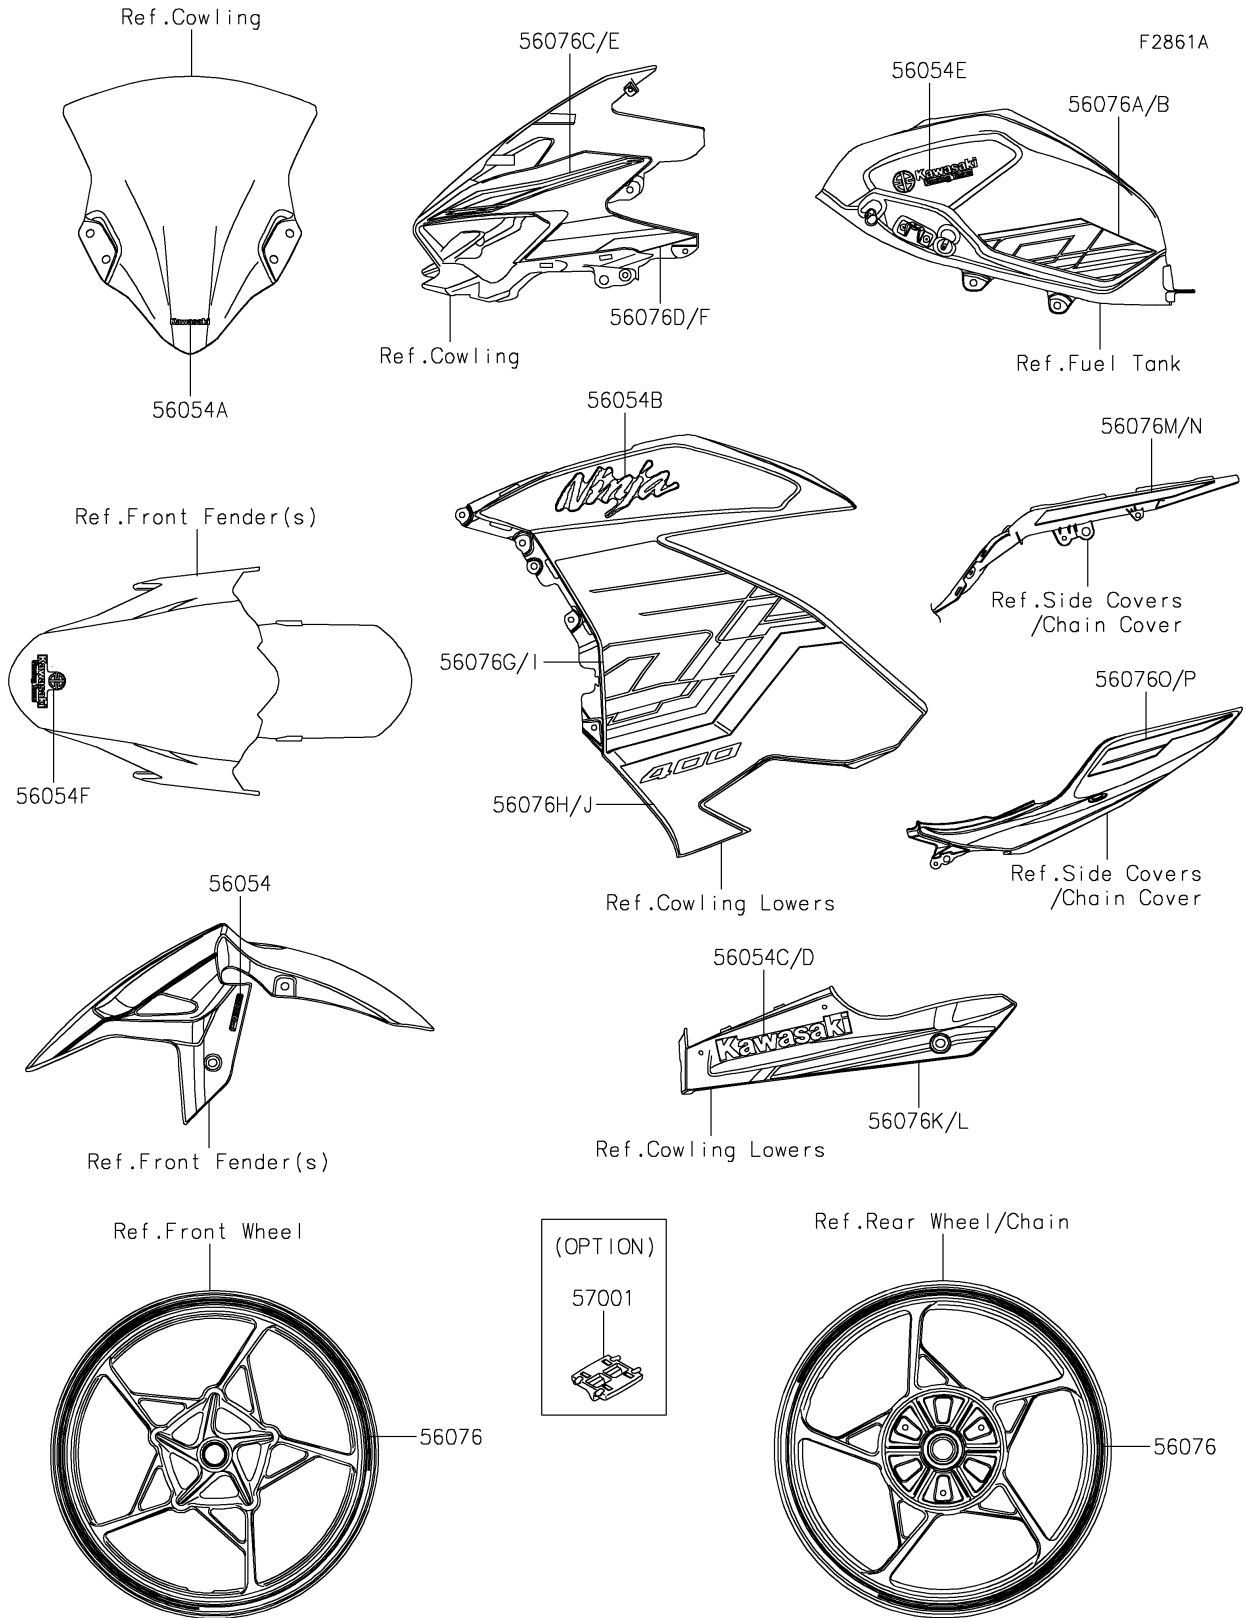

# 2023 Ninja® 400 ABS PARTS DIAGRAM

Decals(Green)(GPFAN/GPFAL)

# 2023 Ninja® 400 ABS PARTS LIST

Decals(Green)(GPFAN/GPFAL)

ITEM NAME	PART NUMBER	QUANTITY
-----------	-------------	----------