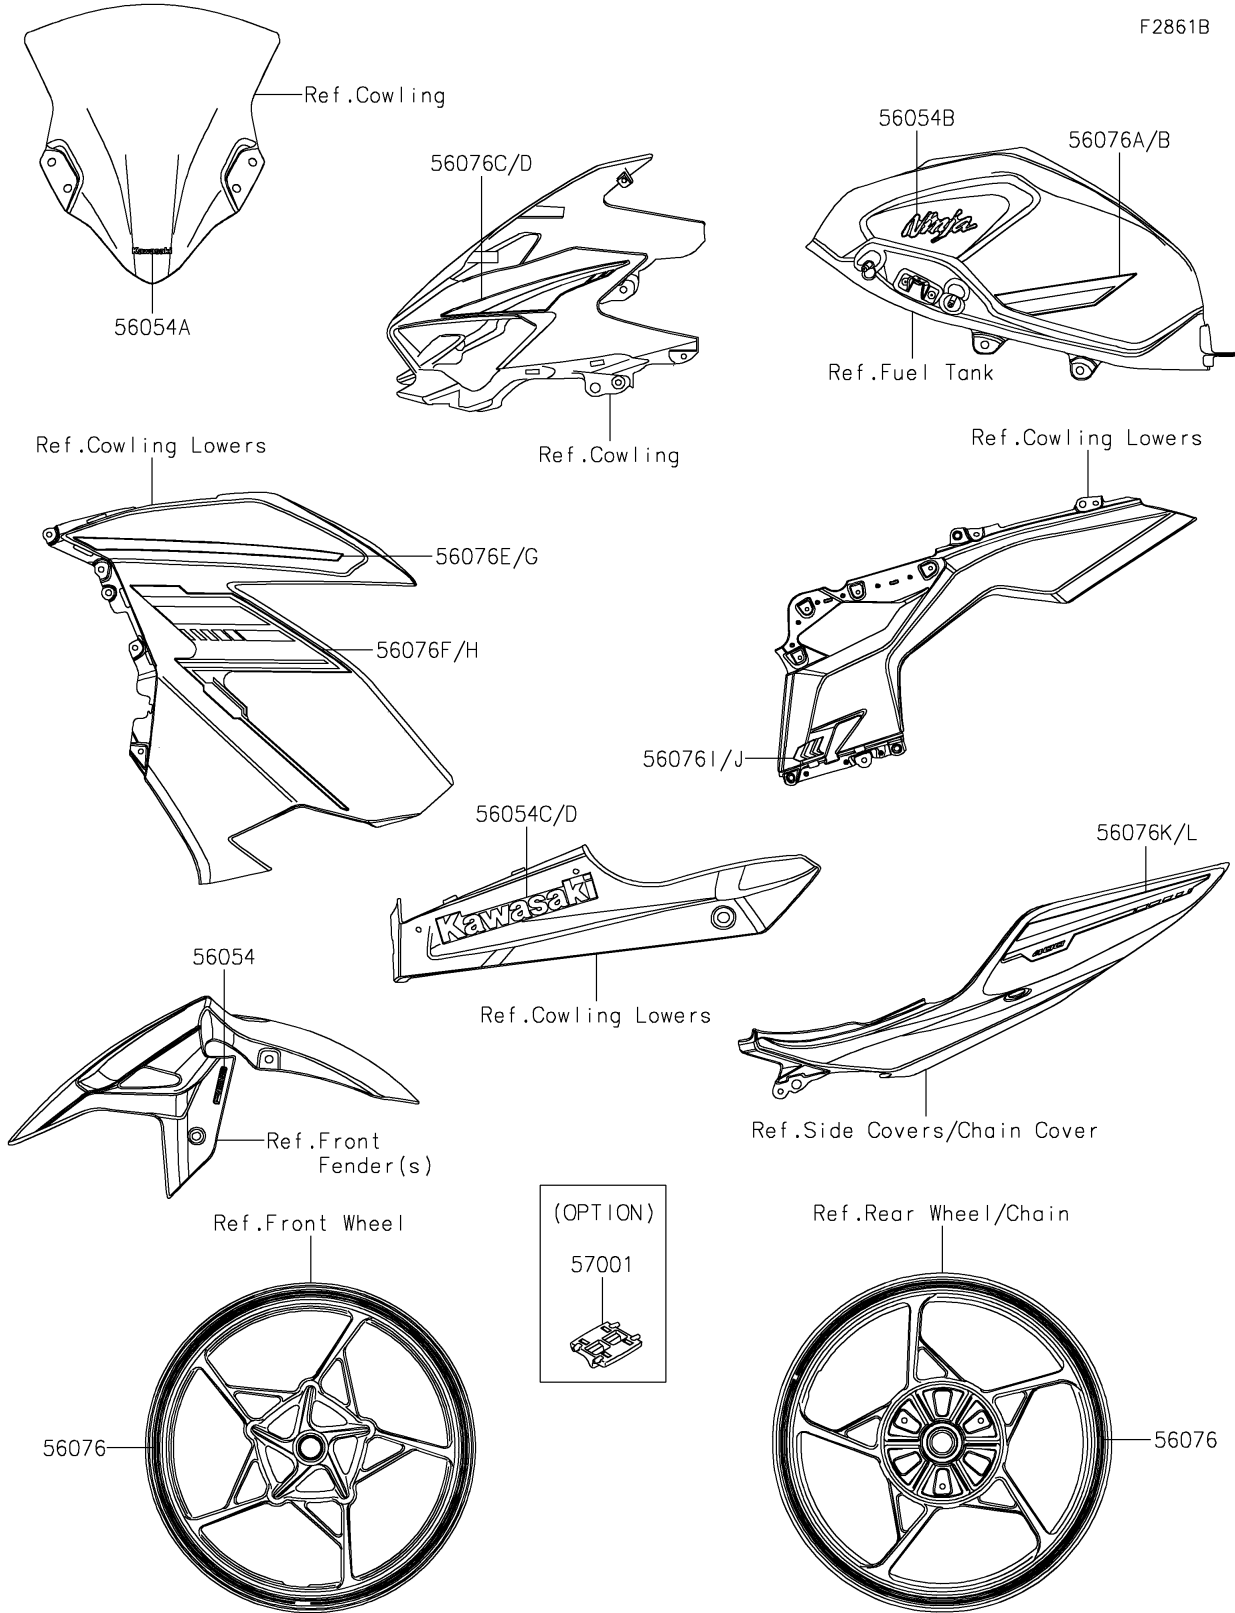

2023 Ninja® 400 ABS PARTS DIAGRAM

Decals(White)(GPFAN/GPFAL)

F2861B

2023 Ninja® 400 ABS PARTS LIST

Decals(White)(GPFAN/GPFAL)

ITEM NAME	PART NUMBER	QUANTITY
-----------	-------------	----------