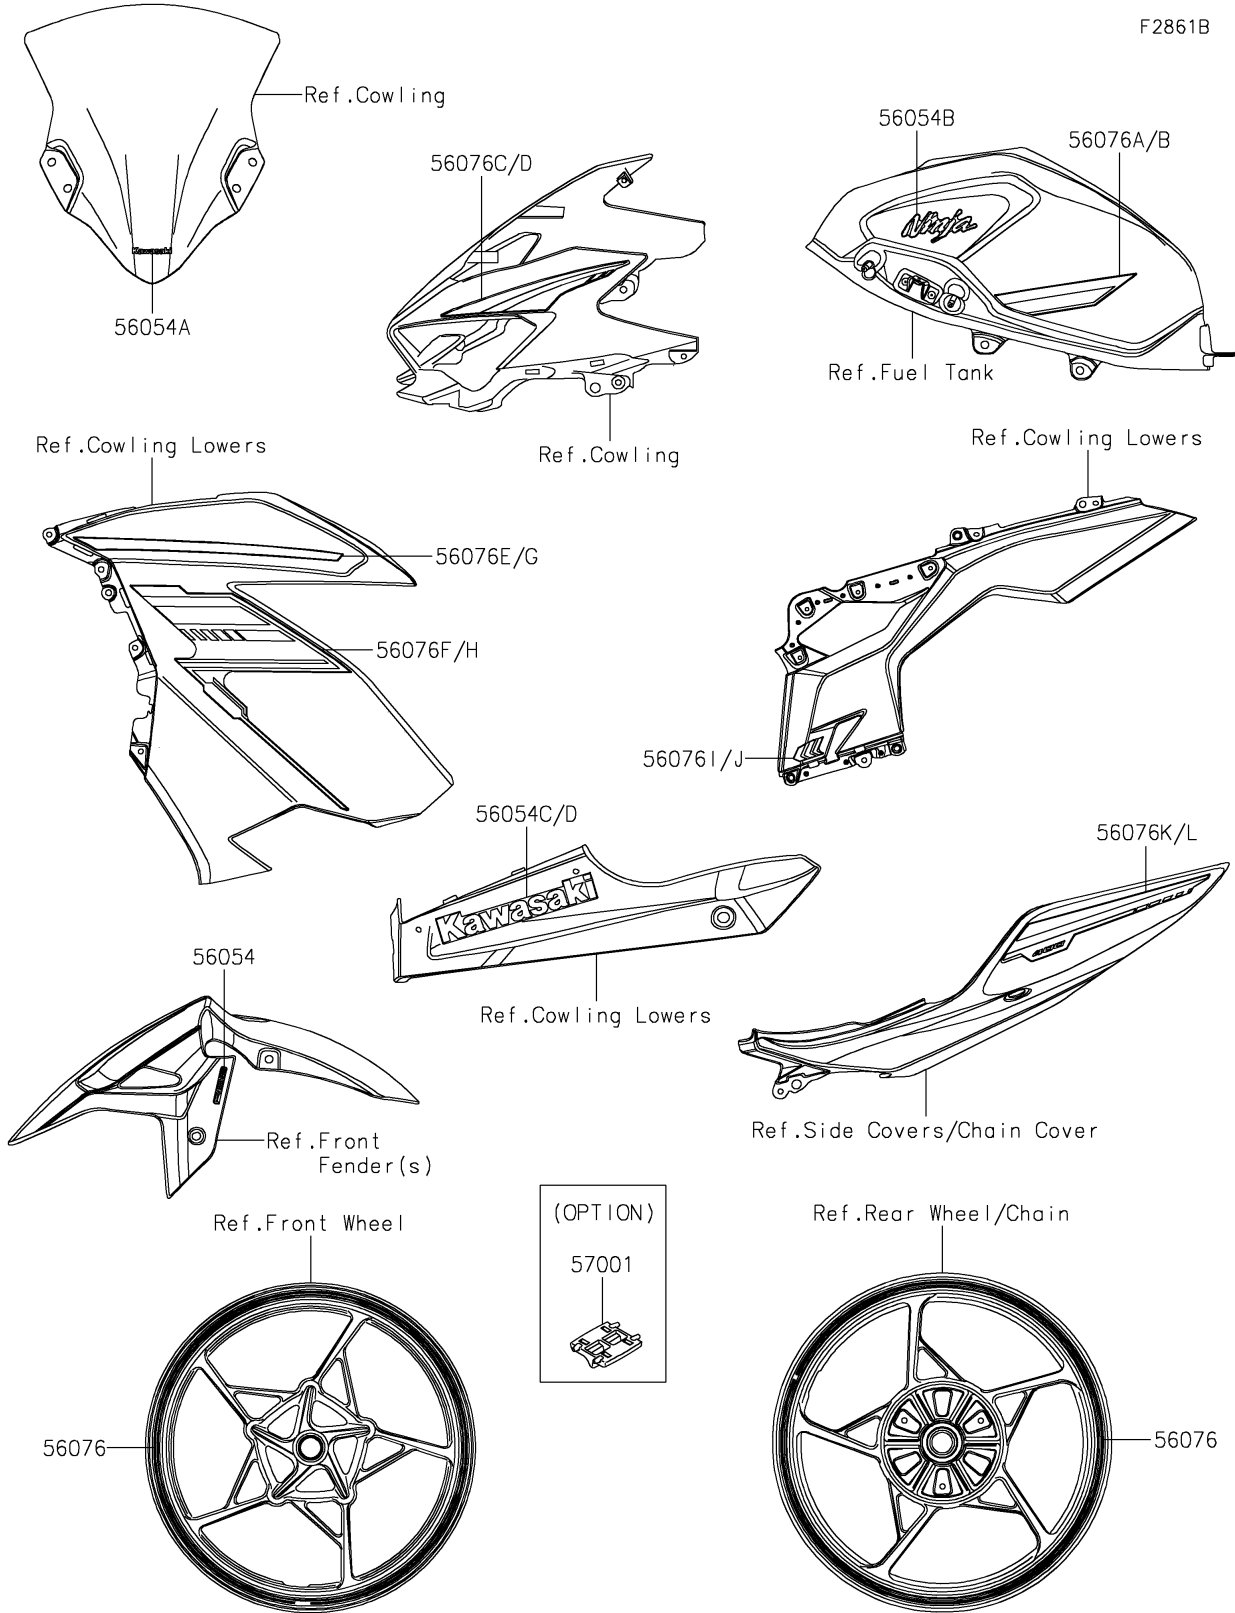

# 2023 Ninja® 400 ABS PARTS DIAGRAM

Decals(White)(GPFAN/GPFAL)

F2861B

## 2023 Ninja® 400 ABS PARTS LIST

Decals(White)(GPFAN/GPFAL)

ITEM NAME	PART NUMBER	QUANTITY
MARK,FR FENDER,ABS (Ref # 56054)	56054-1412	2
MARK,WINDSHIELD,KAWASAKI (Ref # 56054A)	56054-2261	1
MARK,FUEL TANK,NINJA (Ref # 56054B)	56054-3816	2
MARK,LWR COWL.,LH,KAWASAKI (Ref # 56054C)	56054-3817	1
MARK,LWR COWL.,RH,KAWASAKI (Ref # 56054D)	56054-3818	1
PATTERN,WHEEL,PURPLE,1353X6 (Ref # 56076)	56076-3841	4
PATTERN,FUEL TANK,LH (Ref # 56076A)	56076-4256	1
PATTERN,FUEL TANK,RH (Ref # 56076B)	56076-4257	1
PATTERN,UPP COWLING,LH (Ref # 56076C)	56076-4258	1
PATTERN,UPP COWLING,RH (Ref # 56076D)	56076-4259	1
PATTERN,SIDE COWL.,LH,UPP,UPP (Ref # 56076E)	56076-4260	1
PATTERN,SIDE COWL.,LH,UPP,LWR (Ref # 56076F)	56076-4261	1
PATTERN,SIDE COWL.,RH,UPP,UPP (Ref # 56076G)	56076-4262	1
PATTERN,SIDE COWL.,RH,UPP,LWR (Ref # 56076H)	56076-4263	1
PATTERN,SIDE COWL.,LH,LWR (Ref # 56076I)	56076-4264	1
PATTERN,SIDE COWL.,RH,LWR (Ref # 56076J)	56076-4265	1
PATTERN,TAIL COVER,LH (Ref # 56076K)	56076-4266	1
PATTERN,TAIL COVER,RH (Ref # 56076L)	56076-4267	1
RIM STRIPE APPLICATOR (Ref # 57001)	57001-1752	AR