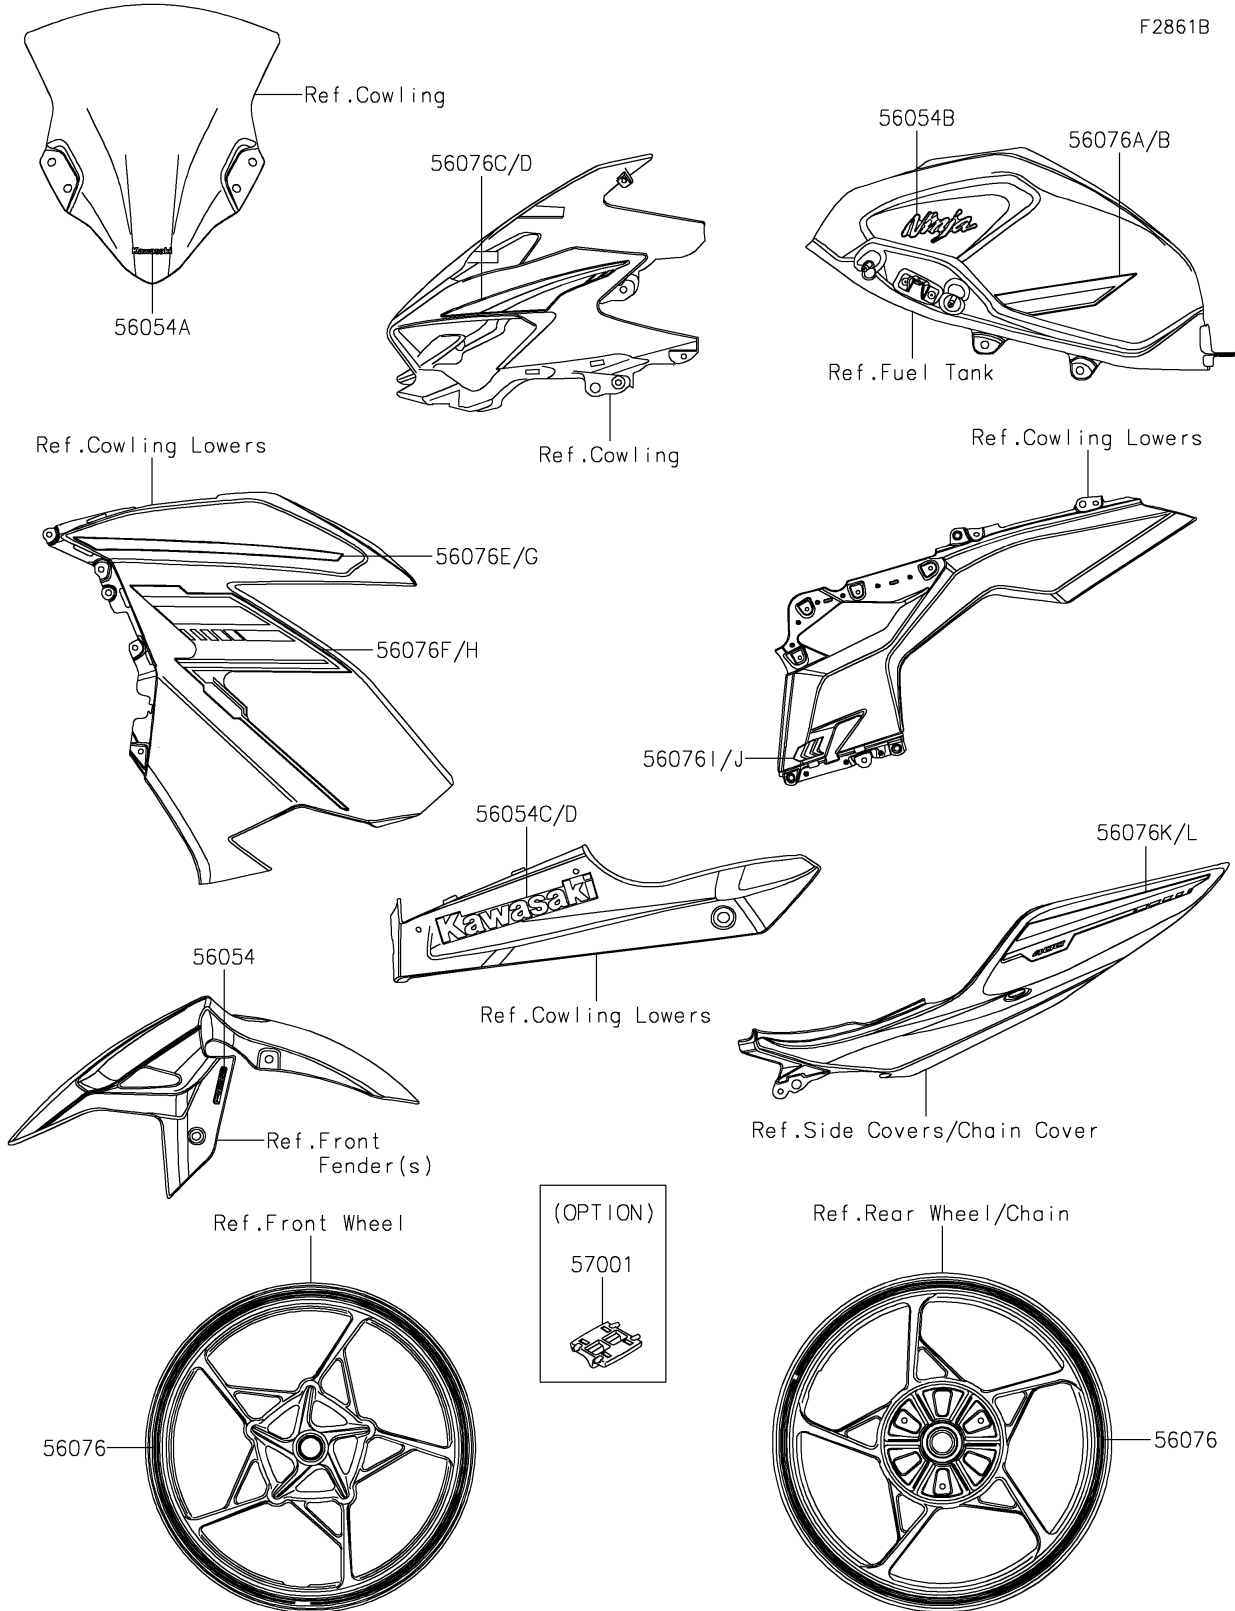

2023 Ninja® 400 ABS PARTS DIAGRAM

Decals(White)(GPFAN/GPFAL)

F2861B

2023 Ninja® 400 ABS PARTS LIST

Decals(White)(GPFAN/GPFAL)

ITEM NAME	PART NUMBER	QUANTITY
-----------	-------------	----------