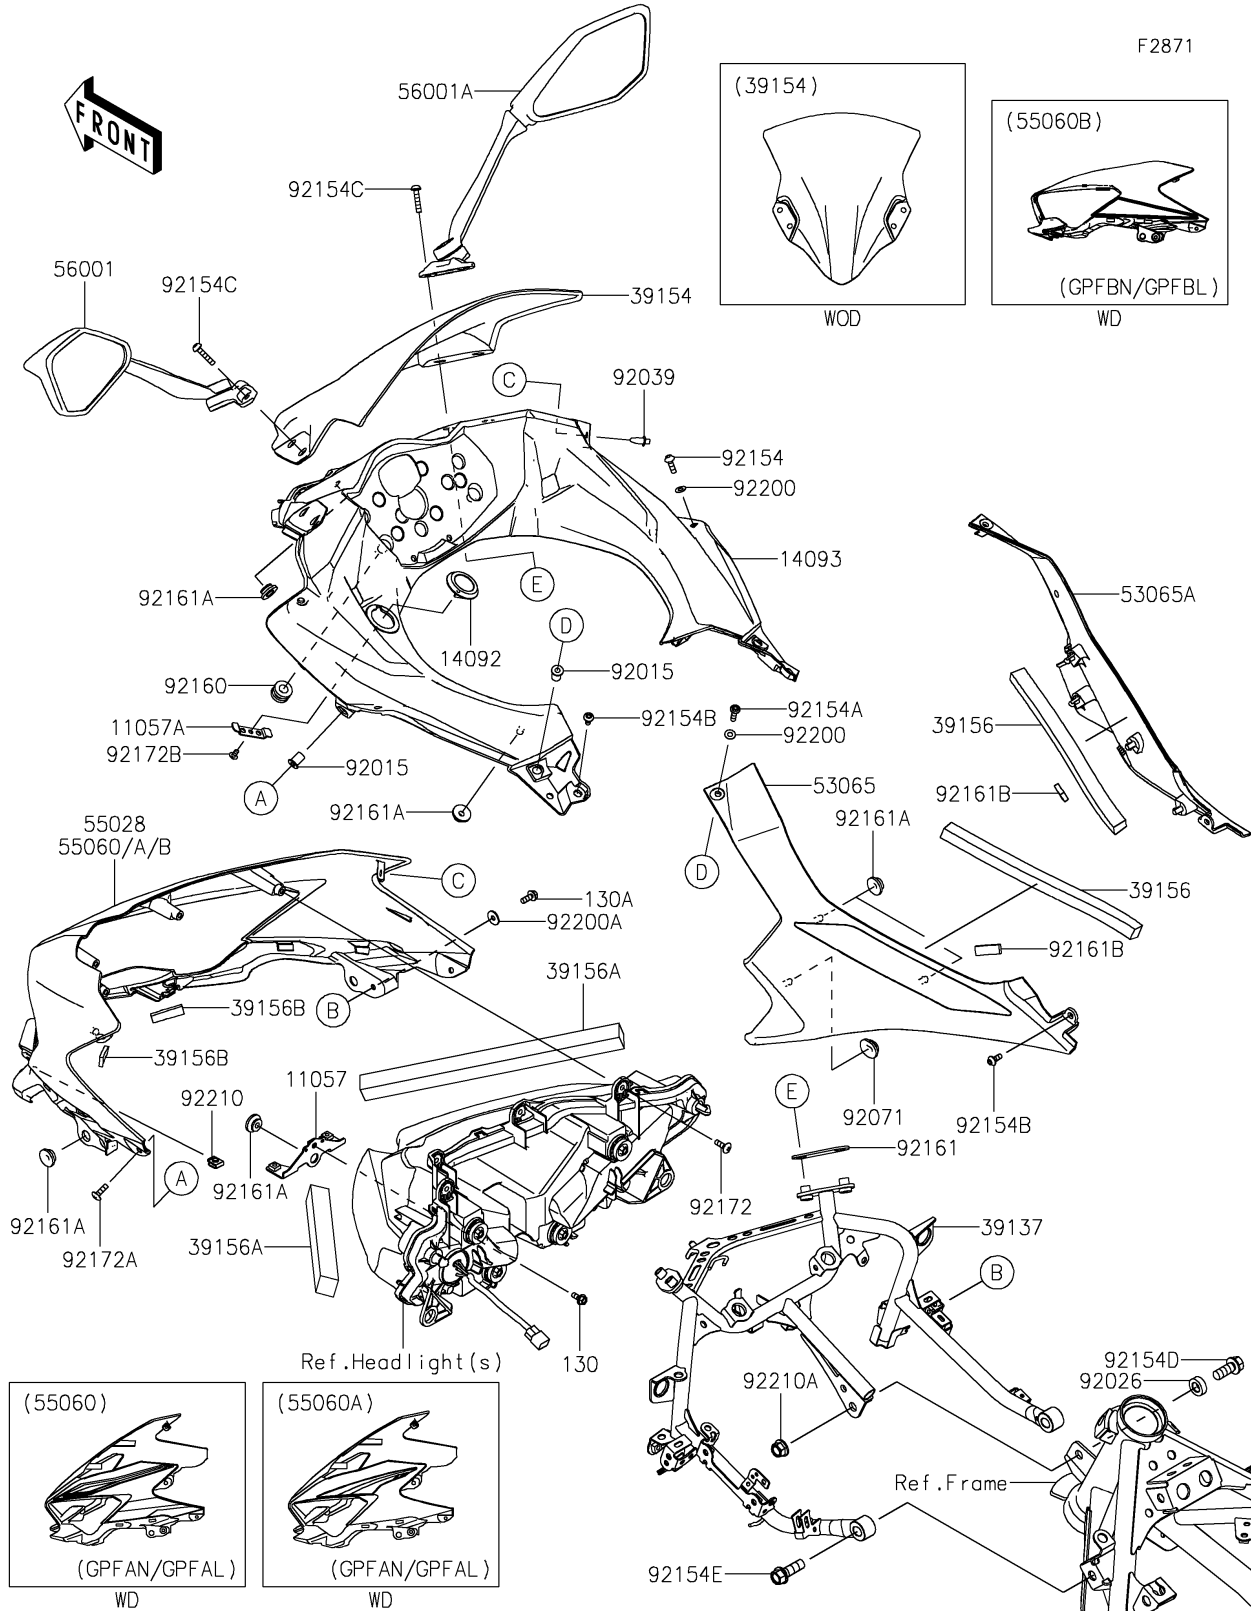

2023 Ninja® 400 ABS PARTS DIAGRAM

Cowling

2023 Ninja® 400 ABS PARTS LIST

Cowling

ITEM NAME	PART NUMBER	QUANTITY
BRACKET,HEAD LAMP,LWR (Ref # 11057)	11057-1199	1
BRACKET,DC SOCKET (Ref # 11057A)	11057-1249	1
COVER,DC SOCKET (Ref # 14092)	14092-0214	1
COVER,METER (Ref # 14093)	14093-0644	1
STAY-COMP,UPP COWL. (Ref # 39137)	39137-0679	1
WINDSHIELD (Ref # 39154)	39154-0369	1
PAD,13X240X16 (Ref # 39156)	39156-2297	2
PAD,20X290X20 (Ref # 39156A)	39156-2357	2
PAD,10X35X4 (Ref # 39156B)	39156-2380	2
COVER SEAT,LH (Ref # 53065)	53065-0042	1
COVER SEAT,RH (Ref # 53065A)	53065-0043	1
COWLING,UPP,M.C.GRAY (Ref # 55028)	55028-0690-51A	1
COWLING,UPP,L.GREEN (Ref # 55060)	55060-5155-777	1
COWLING,UPP,P.B.WHITE (Ref # 55060A)	55060-5175-54X	1
MIRROR-ASSY,LH (Ref # 56001)	56001-0378	1
MIRROR-ASSY,RH (Ref # 56001A)	56001-0379	1
NUT,WELL,5MM (Ref # 92015)	92015-1757	4
SPACER,10.5X20X6.5 (Ref # 92026)	92026-0835	1
RIVET (Ref # 92039)	92039-0060	2
GROMMET,20X24X7.5 (Ref # 92071)	92071-0766	2
BOLT,SOCKET,5X16 (Ref # 92154)	92154-0209	2
BOLT,SOCKET,5X20 (Ref # 92154A)	92154-0210	2
BOLT,SOCKET,5X12 (Ref # 92154B)	92154-1421	4
BOLT,SOCKET,6X25 (Ref # 92154C)	92154-2806	4
BOLT-FLANGED,10X25 (Ref # 92154D)	92154-4058	1
BOLT,FLANGED,10X30 (Ref # 92154E)	92154-4393	2
DAMPER,10X20X12 (Ref # 92160)	92160-1167	2
DAMPER (Ref # 92161)	92161-1467	2
DAMPER (Ref # 92161A)	92161-1531	10

2023 Ninja® 400 ABS PARTS LIST

Cowling

ITEM NAME	PART NUMBER	QUANTITY
DAMPER,10X28X5 (Ref # 92161B)	92161-2107	2
SCREW,TAPPING,5X16 (Ref # 92172)	92172-0427	4
SCREW,TRUSS HEAD,5X16 (Ref # 92172A)	92172-1222	2
SCREW,CROSS,4X8 (Ref # 92172B)	92172-1227	1
WASHER,NYLONE,5.3X11.5X0.5 (Ref # 92200)	92200-0006	4
WASHER,5.2X16X1.2 (Ref # 92200A)	92200-0583	2
NUT (Ref # 92210)	92210-0571	2
NUT,LOCK,FLANGED,10MM (Ref # 92210A)	92210-1081	1
BOLT-FLANGED,5X12 (Ref # 130)	130BA0512	1
BOLT-FLANGED,5X14 (Ref # 130A)	130BA0514	2