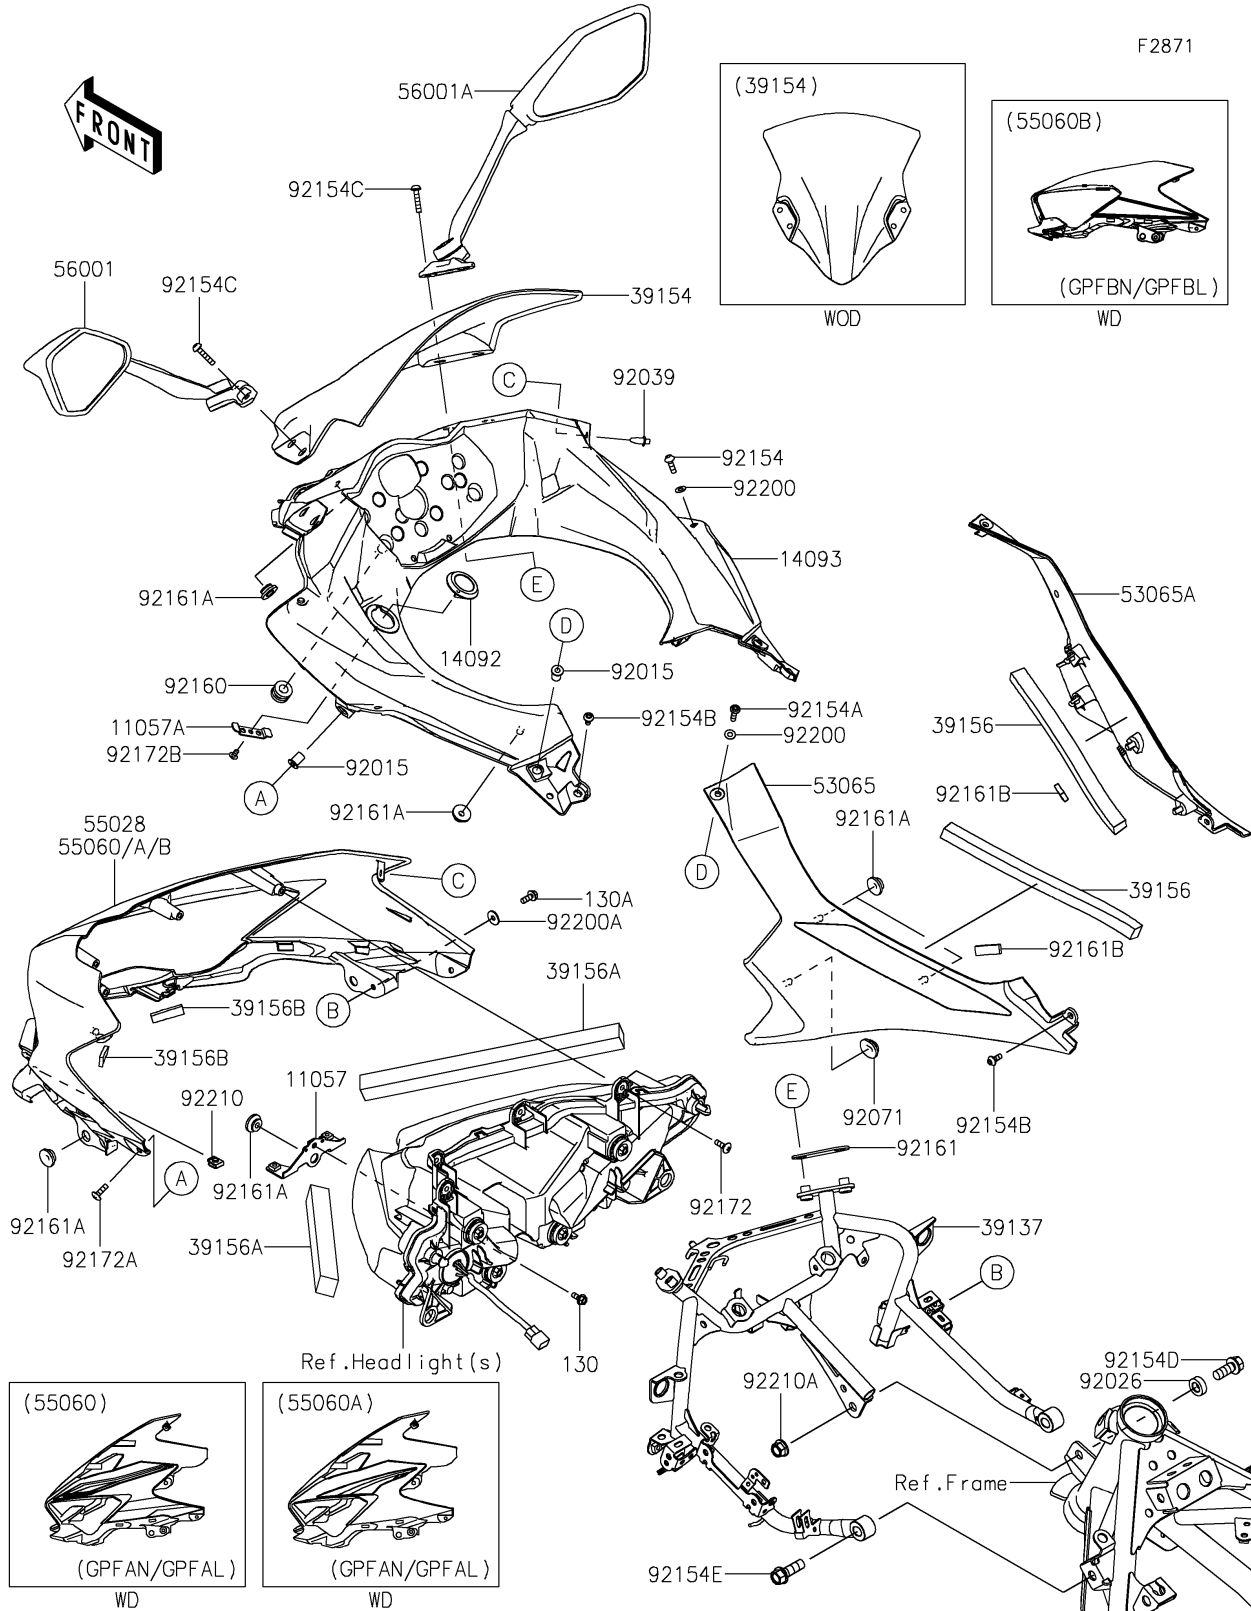

2023 Ninja® 400 ABS PARTS DIAGRAM

Cowling

2023 Ninja® 400 ABS PARTS LIST

Cowling

ITEM NAME	PART NUMBER	QUANTITY
BRACKET,HEAD LAMP,LWR (Ref # 11057)	11057-1199	1
BRACKET,DC SOCKET (Ref # 11057A)	11057-1249	1
COVER,DC SOCKET (Ref # 14092)	14092-0214	1
COVER,METER (Ref # 14093)	14093-0644	1
STAY-COMP,UPP COWL. (Ref # 39137)	39137-0679	1
WINDSHIELD (Ref # 39154)	39154-0369	1
PAD,13X240X16 (Ref # 39156)	39156-2297	2
PAD,20X290X20 (Ref # 39156A)	39156-2357	2
PAD,10X35X4 (Ref # 39156B)	39156-2380	2
COVER SEAT,LH (Ref # 53065)	53065-0042	1
COVER SEAT,RH (Ref # 53065A)	53065-0043	1
COWLING,UPP,M.C.GRAY (Ref # 55028)	55028-0690-51A	1
MIRROR-ASSY,LH (Ref # 56001)	56001-0378	1
MIRROR-ASSY,RH (Ref # 56001A)	56001-0379	1
NUT,WELL,5MM (Ref # 92015)	92015-1757	4
SPACER,10.5X20X6.5 (Ref # 92026)	92026-0835	1
RIVET (Ref # 92039)	92039-0060	2
GROMMET,20X24X7.5 (Ref # 92071)	92071-0766	2
BOLT,SOCKET,5X16 (Ref # 92154)	92154-0209	2
BOLT,SOCKET,5X20 (Ref # 92154A)	92154-0210	2
BOLT,SOCKET,5X12 (Ref # 92154B)	92154-1421	4
BOLT,SOCKET,6X25 (Ref # 92154C)	92154-2806	4
BOLT-FLANGED,10X25 (Ref # 92154D)	92154-4058	1
BOLT,FLANGED,10X30 (Ref # 92154E)	92154-4393	2
DAMPER,10X20X12 (Ref # 92160)	92160-1167	2
DAMPER (Ref # 92161)	92161-1467	2
DAMPER (Ref # 92161A)	92161-1531	10
DAMPER,10X28X5 (Ref # 92161B)	92161-2107	2
SCREW,TAPPING,5X16 (Ref # 92172)	92172-0427	4

2023 Ninja® 400 ABS PARTS LIST

Cowling

ITEM NAME	PART NUMBER	QUANTITY
SCREW,TRUSS HEAD,5X16 (Ref # 92172A)	92172-1222	2
SCREW,CROSS,4X8 (Ref # 92172B)	92172-1227	1
WASHER,NYLON,5.3X11.5X0.5 (Ref # 92200)	92200-0006	4
WASHER,5.2X16X1.2 (Ref # 92200A)	92200-0583	2
NUT (Ref # 92210)	92210-0571	2
NUT,LOCK,FLANGED,10MM (Ref # 92210A)	92210-1081	1
BOLT-FLANGED,5X12 (Ref # 130)	130BA0512	1
BOLT-FLANGED,5X14 (Ref # 130A)	130BA0514	2