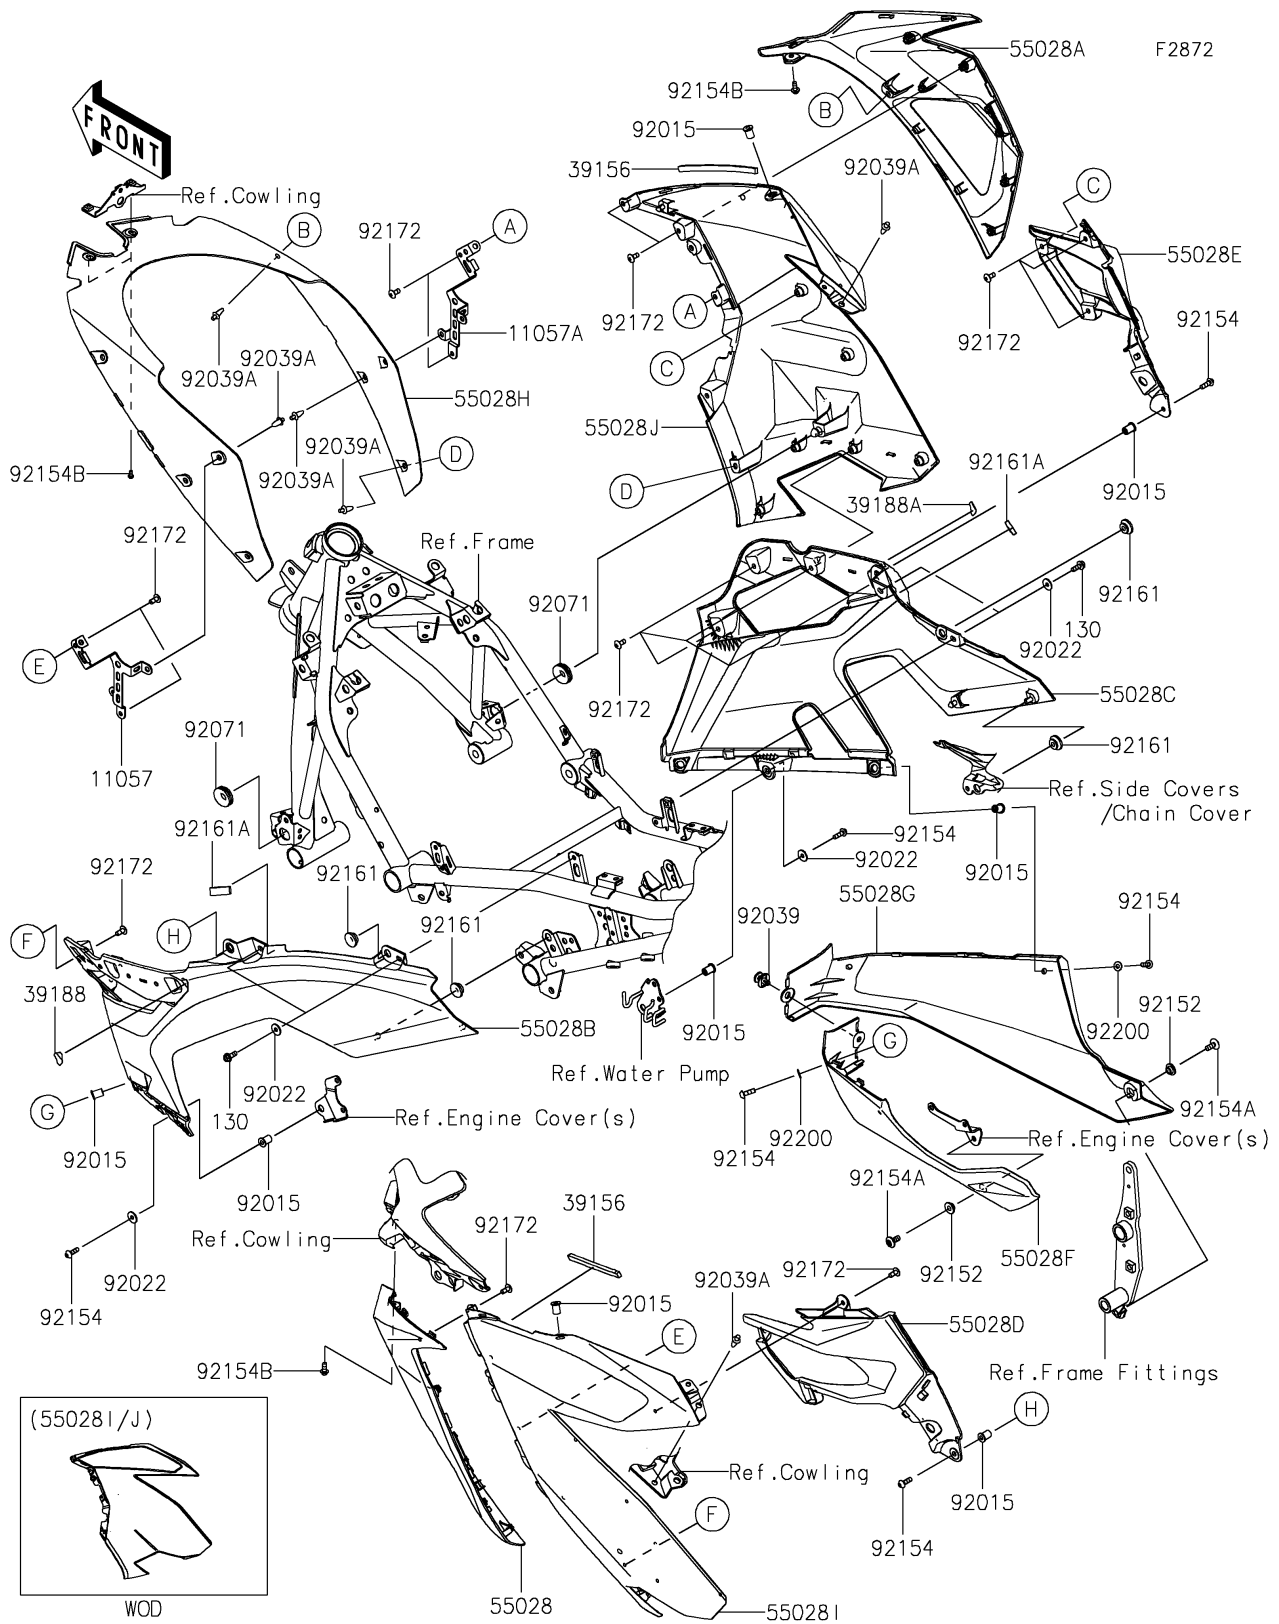

2023 Ninja[®] 400 ABS PARTS DIAGRAM

Cowling Lower(GPFNN/GPFNL)

2023 Ninja® 400 ABS PARTS LIST

Cowling Lowers(GPFNN/GPFNL)

ITEM NAME	PART NUMBER	QUANTITY
BRACKET,COWL.,FR,LH (Ref # 11057)	11057-1197	1
BRACKET,COWL.,FR,RH (Ref # 11057A)	11057-1198	1
PAD,7X130X5 (Ref # 39156)	39156-2296	2
TAPE,LWR SIDE COWL.,LH (Ref # 39188)	39188-0573	1
TAPE,LWR SIDE COWL.,RH (Ref # 39188A)	39188-0574	1
COWLING,SIDE,FR,LH (Ref # 55028)	55028-0637	1
COWLING,SIDE,FR,RH (Ref # 55028A)	55028-0638	1
COWLING,SIDE,LWR,LH,M.M.C.GRAY (Ref # 55028B)	55028-0641-51B	1
COWLING,SIDE,LWR,RH,M.M.C.GRAY (Ref # 55028C)	55028-0642-51B	1
COWLING,FIN,LH,C.L.GREEN (Ref # 55028D)	55028-0643-51P	1
COWLING,FIN,RH,C.L.GREEN (Ref # 55028E)	55028-0644-51P	1
COWLING,LWR,LH,M.C.GRAY (Ref # 55028F)	55028-0645-51A	1
COWLING,LWR,RH,M.C.GRAY (Ref # 55028G)	55028-0646-51A	1
COWLING,INNER (Ref # 55028H)	55028-0647	1
COWLING,SIDE,UPP,LH,M.C.GRAY (Ref # 55028I)	55028-0686-51A	1
COWLING,SIDE,UPP,RH,M.C.GRAY (Ref # 55028J)	55028-0687-51A	1
NUT,WELL,5MM (Ref # 92015)	92015-1757	10
WASHER,5.2X16X1.2 (Ref # 92022)	92022-263	6
RIVET,HOLE 8MM (Ref # 92039)	92039-0014	1
RIVET (Ref # 92039A)	92039-0060	10
GROMMET (Ref # 92071)	92071-1043	2
COLLAR,6.5X16X5.6 (Ref # 92152)	92152-1838	2
BOLT,SOCKET,5X16 (Ref # 92154)	92154-0209	8
BOLT,SOCKET,6X14 (Ref # 92154A)	92154-0932	2
BOLT,SOCKET,5X12 (Ref # 92154B)	92154-1421	4
DAMPER (Ref # 92161)	92161-1531	6
DAMPER,10X28X5 (Ref # 92161A)	92161-2107	2
SCREW,5X12 (Ref # 92172)	92172-0821	22
WASHER,5.2X12X1.0 (Ref # 92200)	92200-0784	4

2023 Ninja® 400 ABS PARTS LIST

Cowling Lowers(GPFNN/GPFNL)

ITEM NAME	PART NUMBER	QUANTITY
BOLT-FLANGED,5X14 (Ref # 130)	130BA0514	4