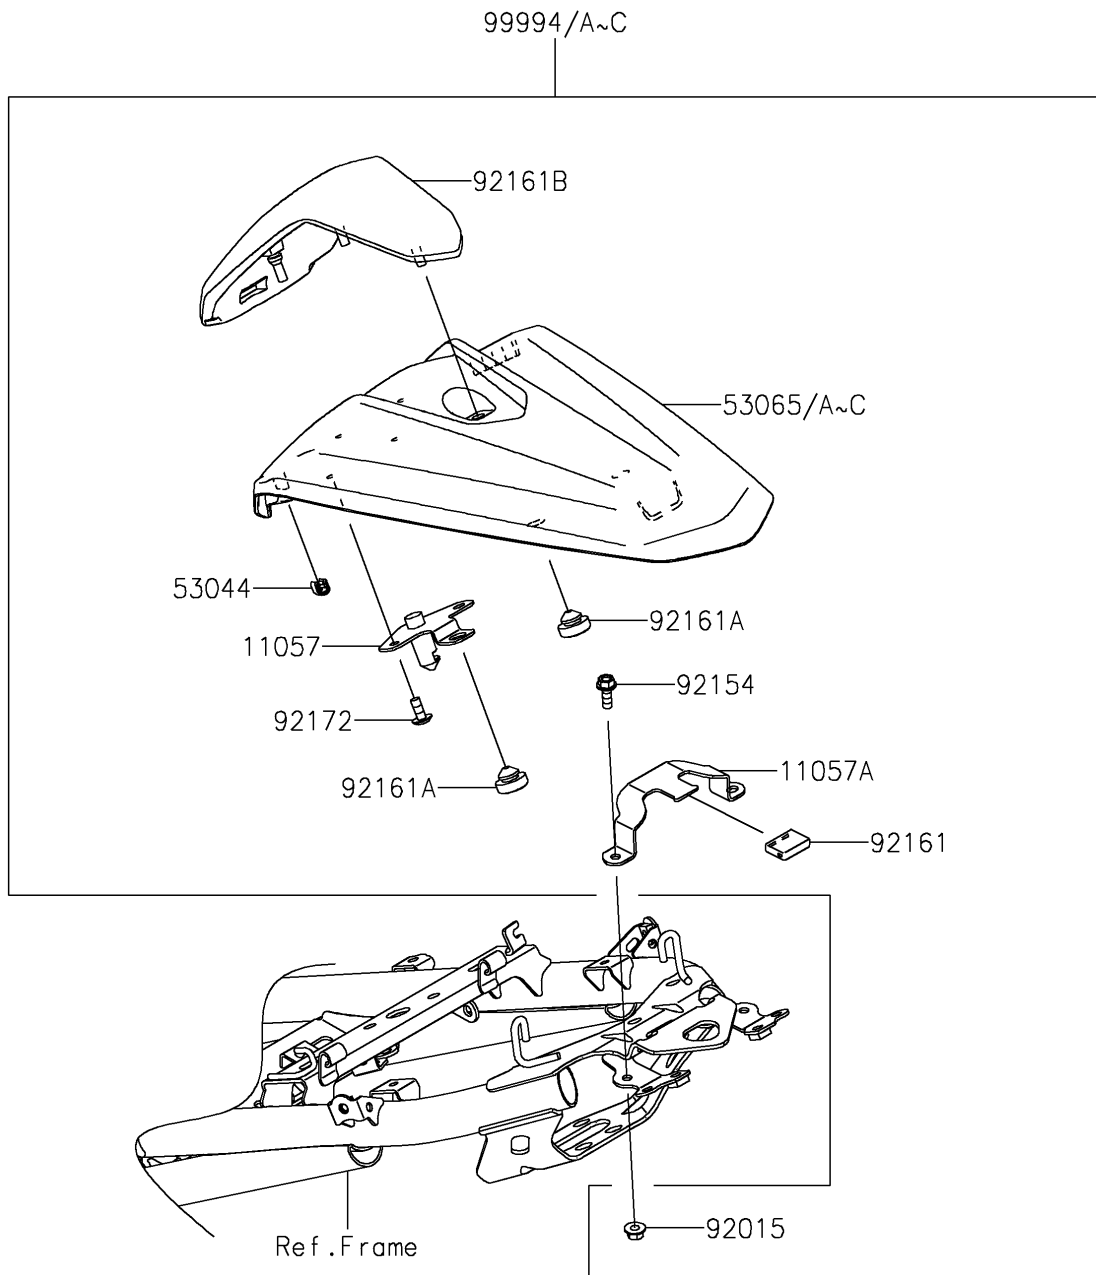

2023 Ninja® 400 ABS PARTS DIAGRAM

Accessory(Pillion Seat Cover)

F2910

2023 Ninja® 400 ABS PARTS LIST

Accessory(Pillion Seat Cover)

ITEM NAME	PART NUMBER	QUANTITY
BRACKET,COVER FIX (Ref # 11057)	11057-1241	1
BRACKET,FRAME FIX (Ref # 11057A)	11057-1242	1
TRIM,L=20 (Ref # 53044)	53044-0021	2
COVER SEAT,M.F.R.TITANIUM (Ref # 53065B)	53065-0044-725	1
NUT,FLANGED,5MM (Ref # 92015)	92015-1656	2
BOLT,FLANGED,5X14 (Ref # 92154)	92154-2894	2
DAMPER,15X21X5.5 (Ref # 92161)	92161-1472	1
DAMPER,9.5X18X6 (Ref # 92161A)	92161-1473	3
DAMPER,SEAT COVER (Ref # 92161B)	92161-1988	1
SCREW,5X12 (Ref # 92172)	92172-0821	2
PILLION SEAT COVER,TITANIUM (Ref # 99994B)	99994-1038-725	1