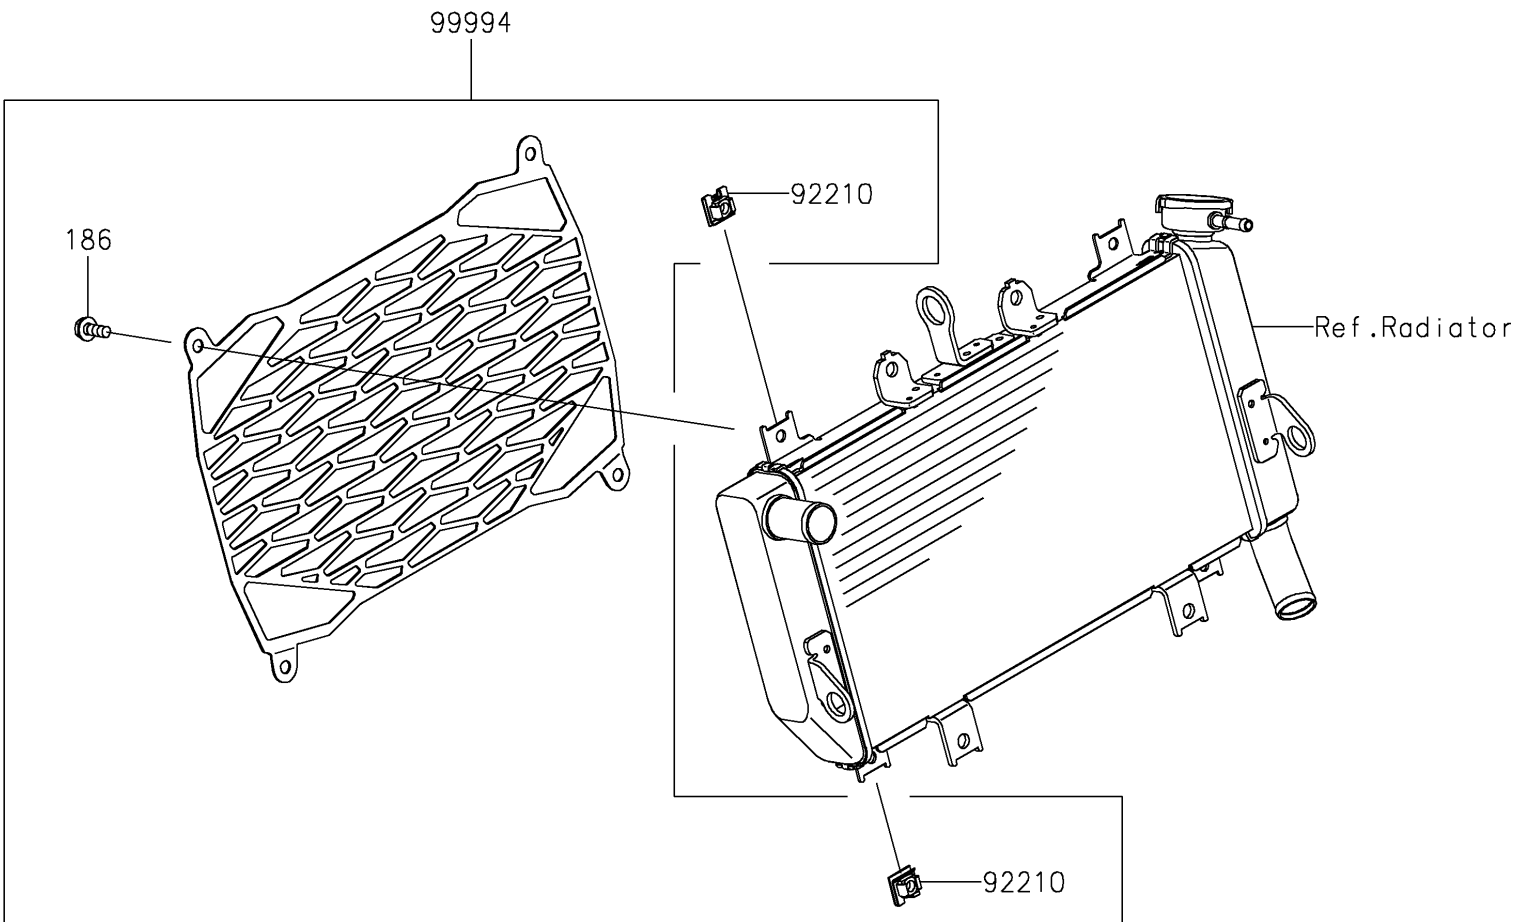

2023 Ninja® 400 ABS PARTS DIAGRAM

Accessory(Radiator Screen)

F2910A

2023 Ninja® 400 ABS PARTS LIST

Accessory(Radiator Screen)

ITEM NAME	PART NUMBER	QUANTITY
NUT,CLIP,6MM (Ref # 92210)	92210-0867	4
KIT-ACCESSORY,RADIATOR SCREEN (Ref # 99994)	99994-1048	1
BOLT-UPSET-WP (Ref # 186)	186BA0616	4