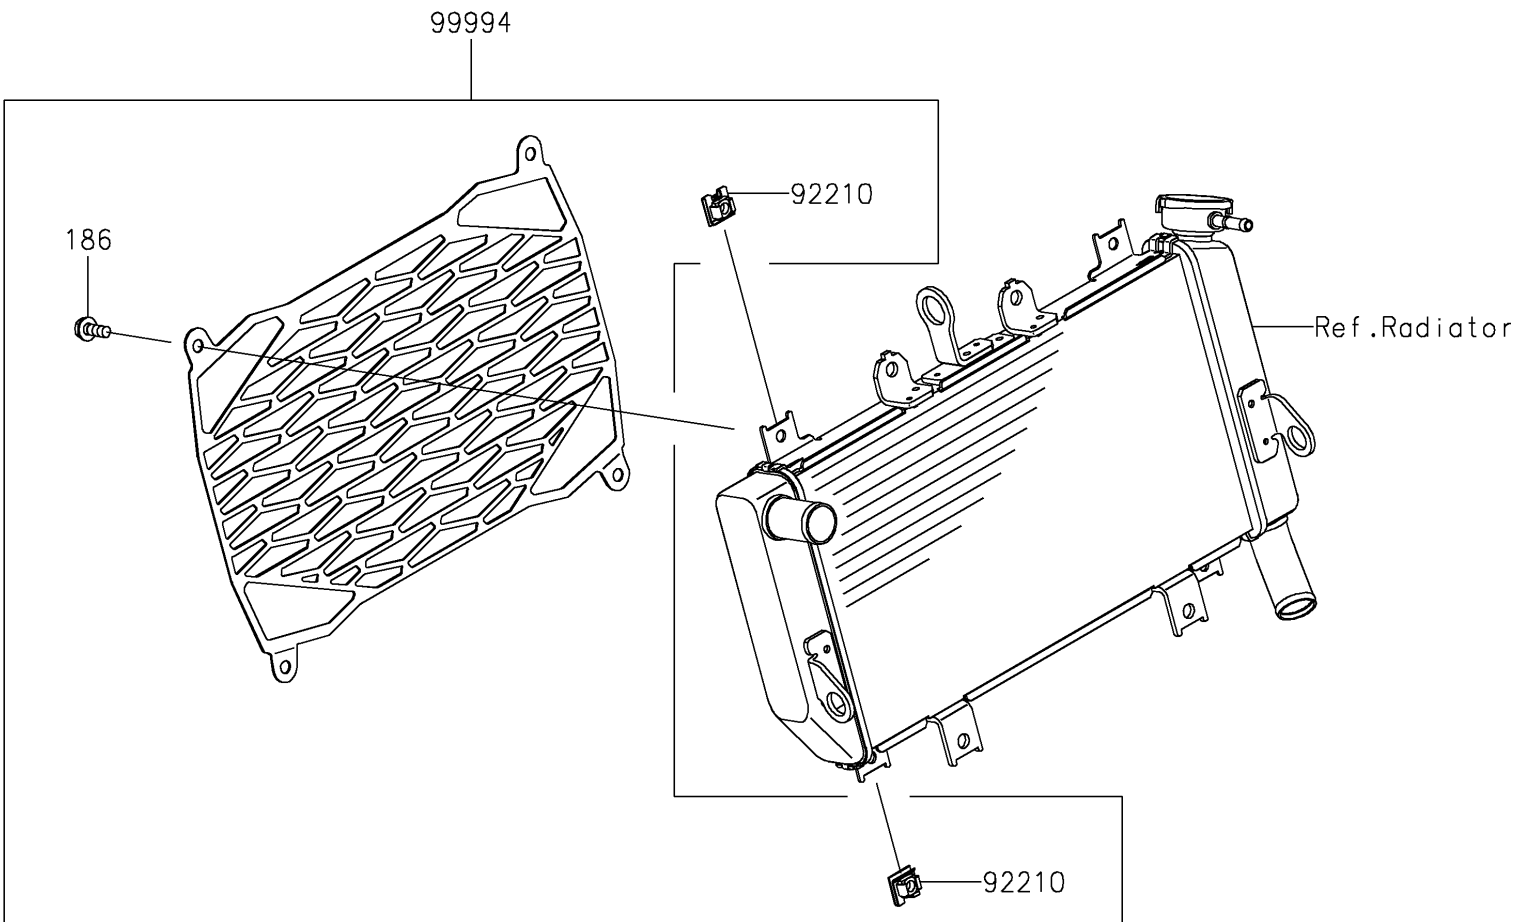

# 2023 Ninja® 400 ABS PARTS DIAGRAM

Accessory(Radiator Screen)

F2910A

## 2023 Ninja® 400 ABS PARTS LIST

Accessory(Radiator Screen)

ITEM NAME	PART NUMBER	QUANTITY
NUT,CLIP,6MM (Ref # 92210)	92210-0867	4
KIT-ACCESSORY,RADIATOR SCREEN (Ref # 99994)	99994-1048	1
BOLT-UPSET-WP (Ref # 186)	186BA0616	4