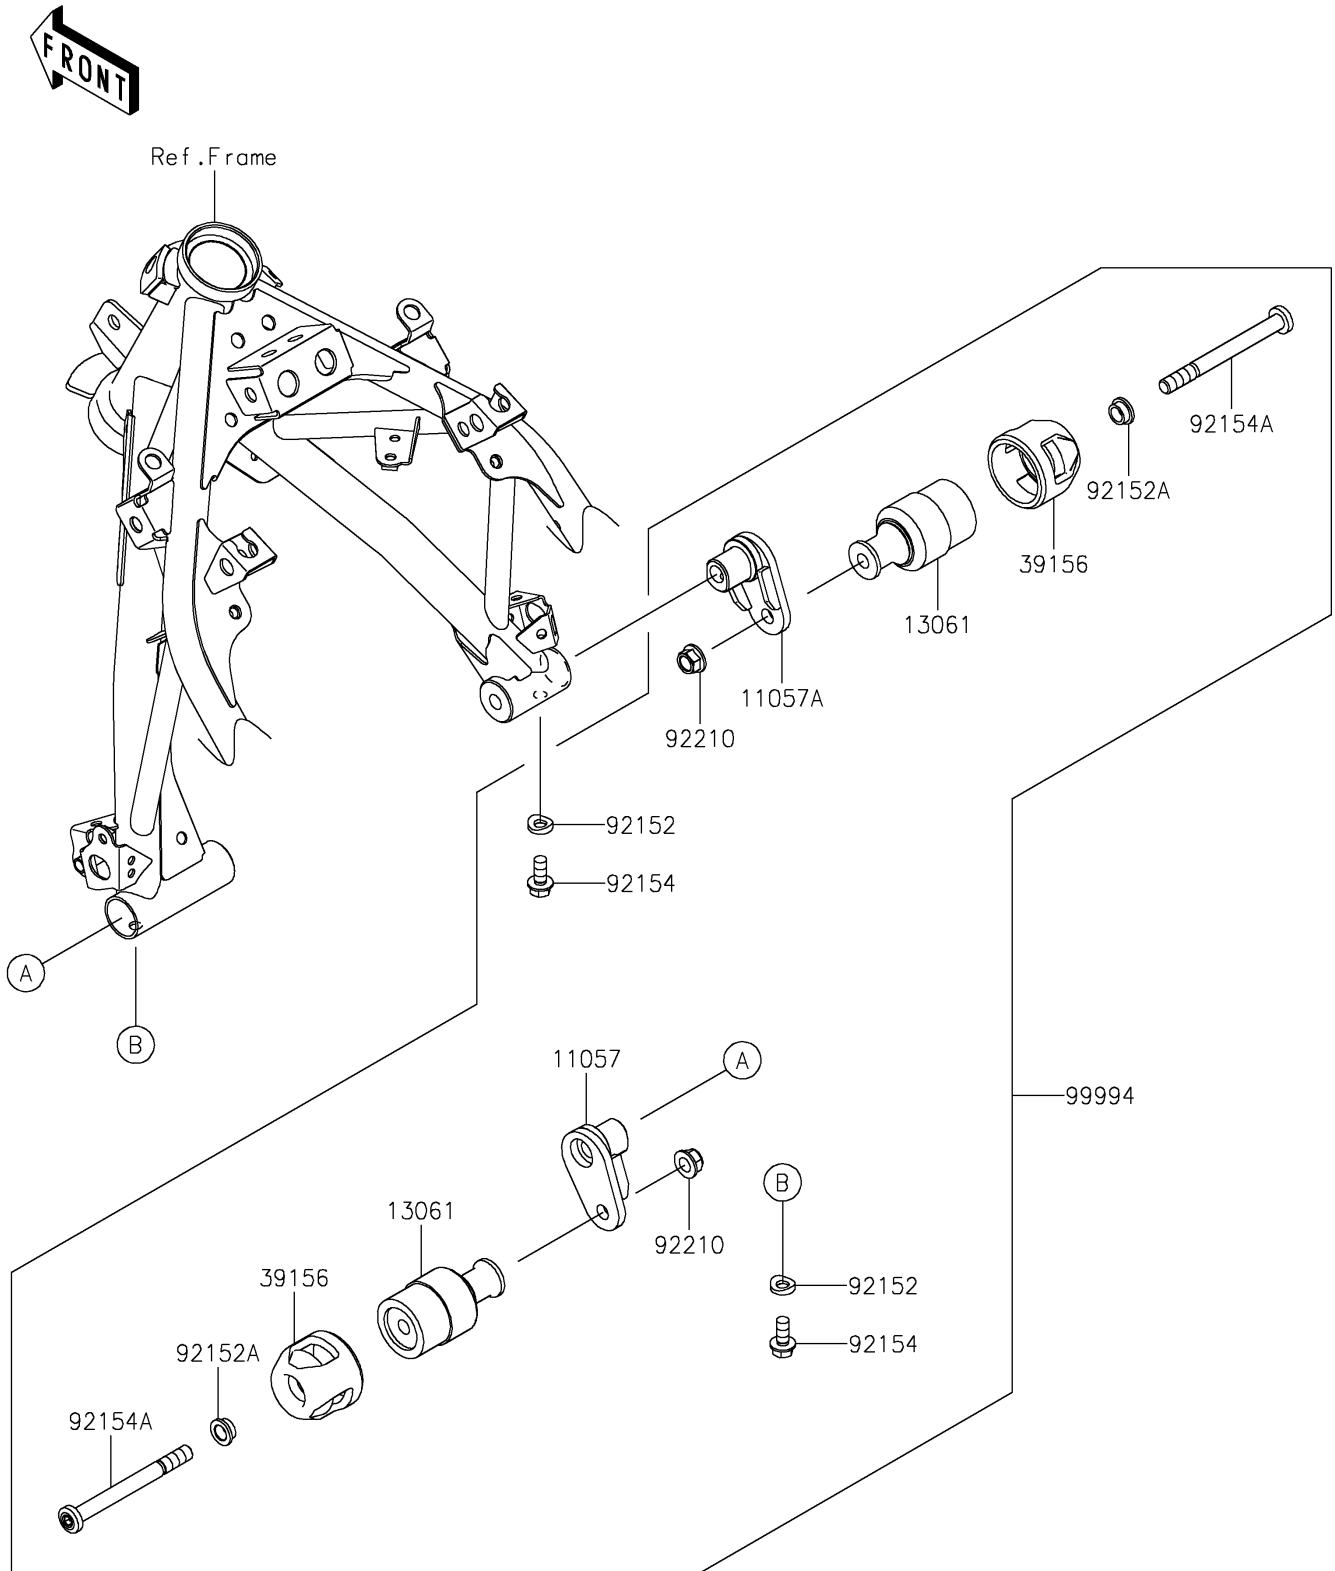

2023 Ninja® 400 ABS PARTS DIAGRAM

Accessory(Slider)

F2910C

2023 Ninja® 400 ABS PARTS LIST

Accessory(Slider)

ITEM NAME	PART NUMBER	QUANTITY
BRACKET,SLIDER,LH (Ref # 11057)	11057-1234	1
BRACKET,SLIDER,RH (Ref # 11057A)	11057-1235	1
BOSS (Ref # 13061)	13061-1983	2
PAD,SLIDER (Ref # 39156)	39156-2758	2
COLLAR,8.3X16 (Ref # 92152)	92152-2423	2
COLLAR,10.2X14X7 (Ref # 92152A)	92152-2847	2
BOLT-FLANGED,8X14 (Ref # 92154)	92154-3798	2
BOLT,SOCKET,10X105 (Ref # 92154A)	92154-4392	2
NUT,LOCK,FLANGED,10MM (Ref # 92210)	92210-1081	2
ENGINE SLIDER (Ref # 99994)	99994-1741	1