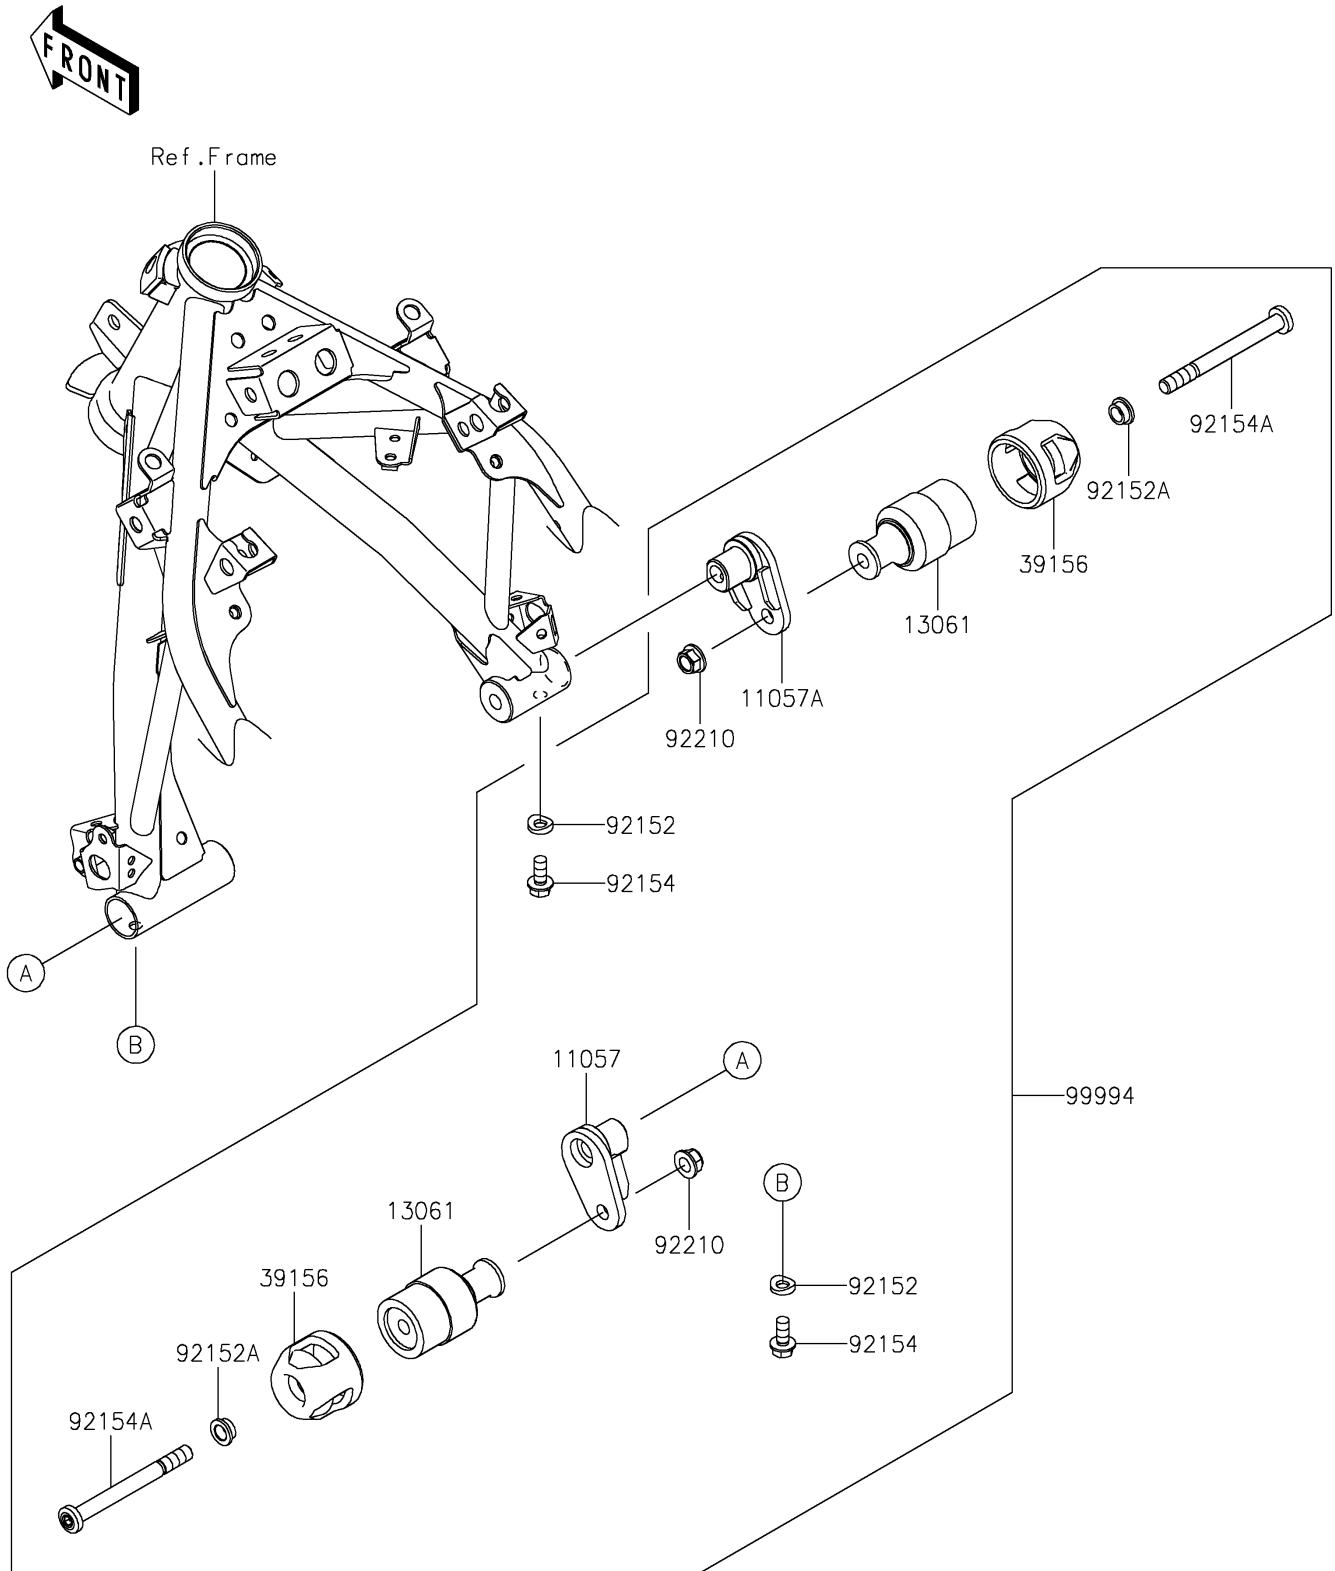

# 2023 Ninja® 400 ABS PARTS DIAGRAM

Accessory(Slider)

F2910C

## 2023 Ninja® 400 ABS PARTS LIST

Accessory(Slider)

ITEM NAME	PART NUMBER	QUANTITY
BRACKET,SLIDER,LH (Ref # 11057)	11057-1234	1
BRACKET,SLIDER,RH (Ref # 11057A)	11057-1235	1
BOSS (Ref # 13061)	13061-1983	2
PAD,SLIDER (Ref # 39156)	39156-2758	2
COLLAR,8.3X16 (Ref # 92152)	92152-2423	2
COLLAR,10.2X14X7 (Ref # 92152A)	92152-2847	2
BOLT-FLANGED,8X14 (Ref # 92154)	92154-3798	2
BOLT,SOCKET,10X105 (Ref # 92154A)	92154-4392	2
NUT,LOCK,FLANGED,10MM (Ref # 92210)	92210-1081	2
ENGINE SLIDER (Ref # 99994)	99994-1741	1