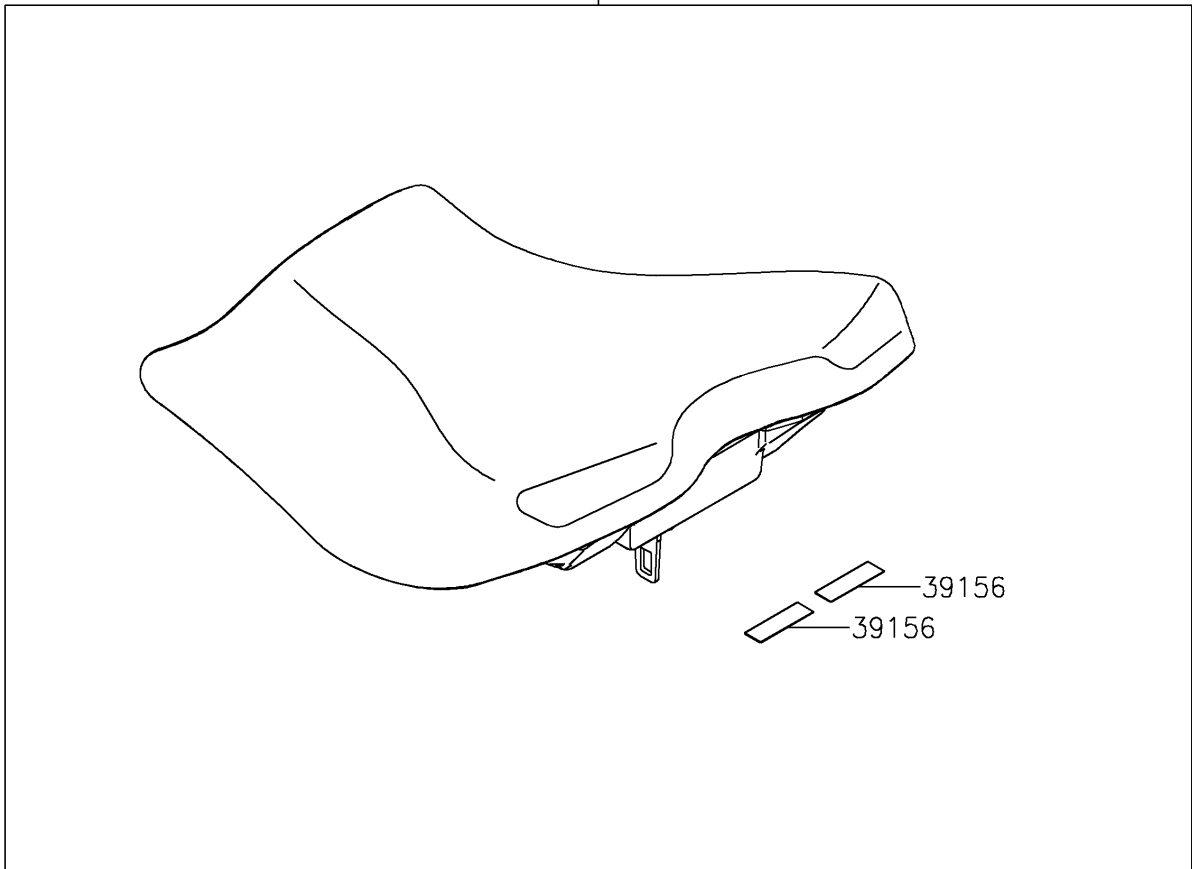

2023 Ninja® 400 ABS PARTS DIAGRAM

Accessory(High Seat)

F2910E

99994/A

2023 Ninja® 400 ABS PARTS LIST

Accessory(High Seat)

ITEM NAME	PART NUMBER	QUANTITY
PAD,12X40 (Ref # 39156)	39156-2323	2
KIT-ACCESSORY,HIGH SEAT (Ref # 99994)	99994-1041	1
HIGH SEAT (Ref # 99994A)	99994-1665	1