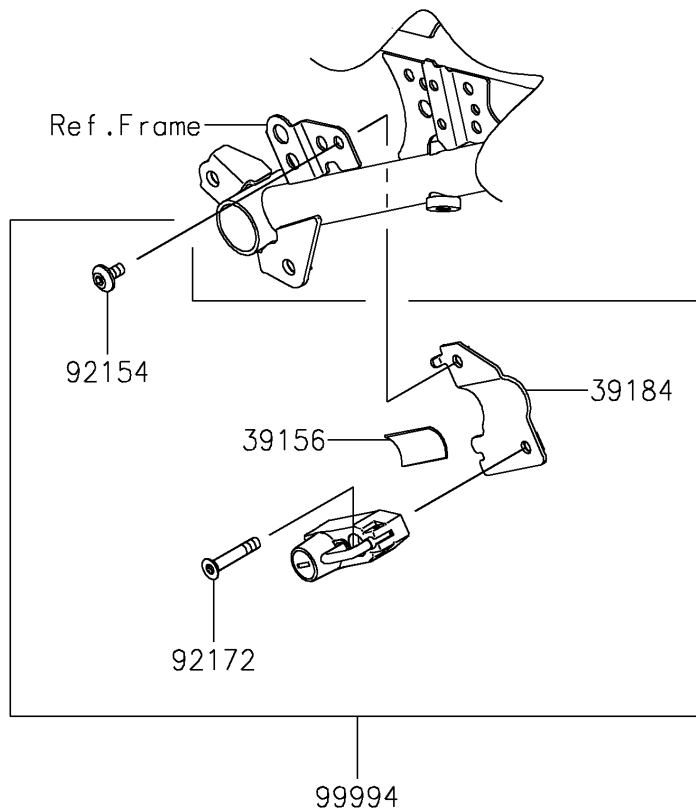

# 2023 Ninja® 400 ABS PARTS DIAGRAM

Accessory(Helmet Lock)

F2910F

## 2023 Ninja® 400 ABS PARTS LIST

Accessory(Helmet Lock)

ITEM NAME	PART NUMBER	QUANTITY
PAD,25X33X1 (Ref # 39156)	39156-2158	1
BRACKET-ASSY (Ref # 39184)	39184-0745	1
BOLT,SOCKET,6X12 (Ref # 92154)	92154-2355	1
SCREW,HEXLOBE,6X35 (Ref # 92172)	92172-0835	1
HELMET LOCK (Ref # 99994)	99994-1732	1