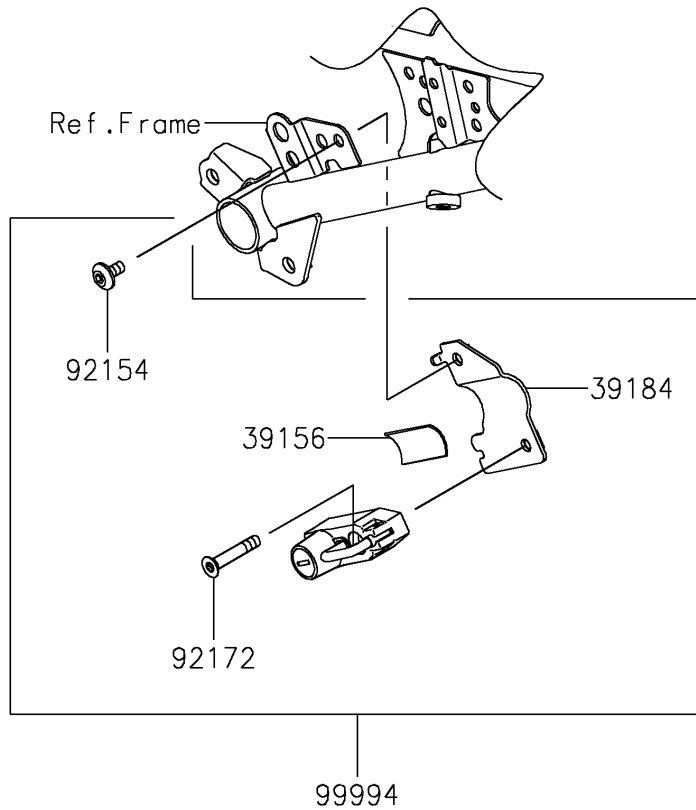

2023 NINJA® 400 PARTS DIAGRAM

Accessory(Helmet Lock)

F2910F

2023 NINJA® 400 PARTS LIST

Accessory(Helmet Lock)

ITEM NAME	PART NUMBER	QUANTITY
PAD,25X33X1 (Ref # 39156)	39156-2158	1
BRACKET-ASSY (Ref # 39184)	39184-0745	1
BOLT,SOCKET,6X12 (Ref # 92154)	92154-2355	1
SCREW,HEXLOBE,6X35 (Ref # 92172)	92172-0835	1
HELMET LOCK (Ref # 99994)	99994-1732	1