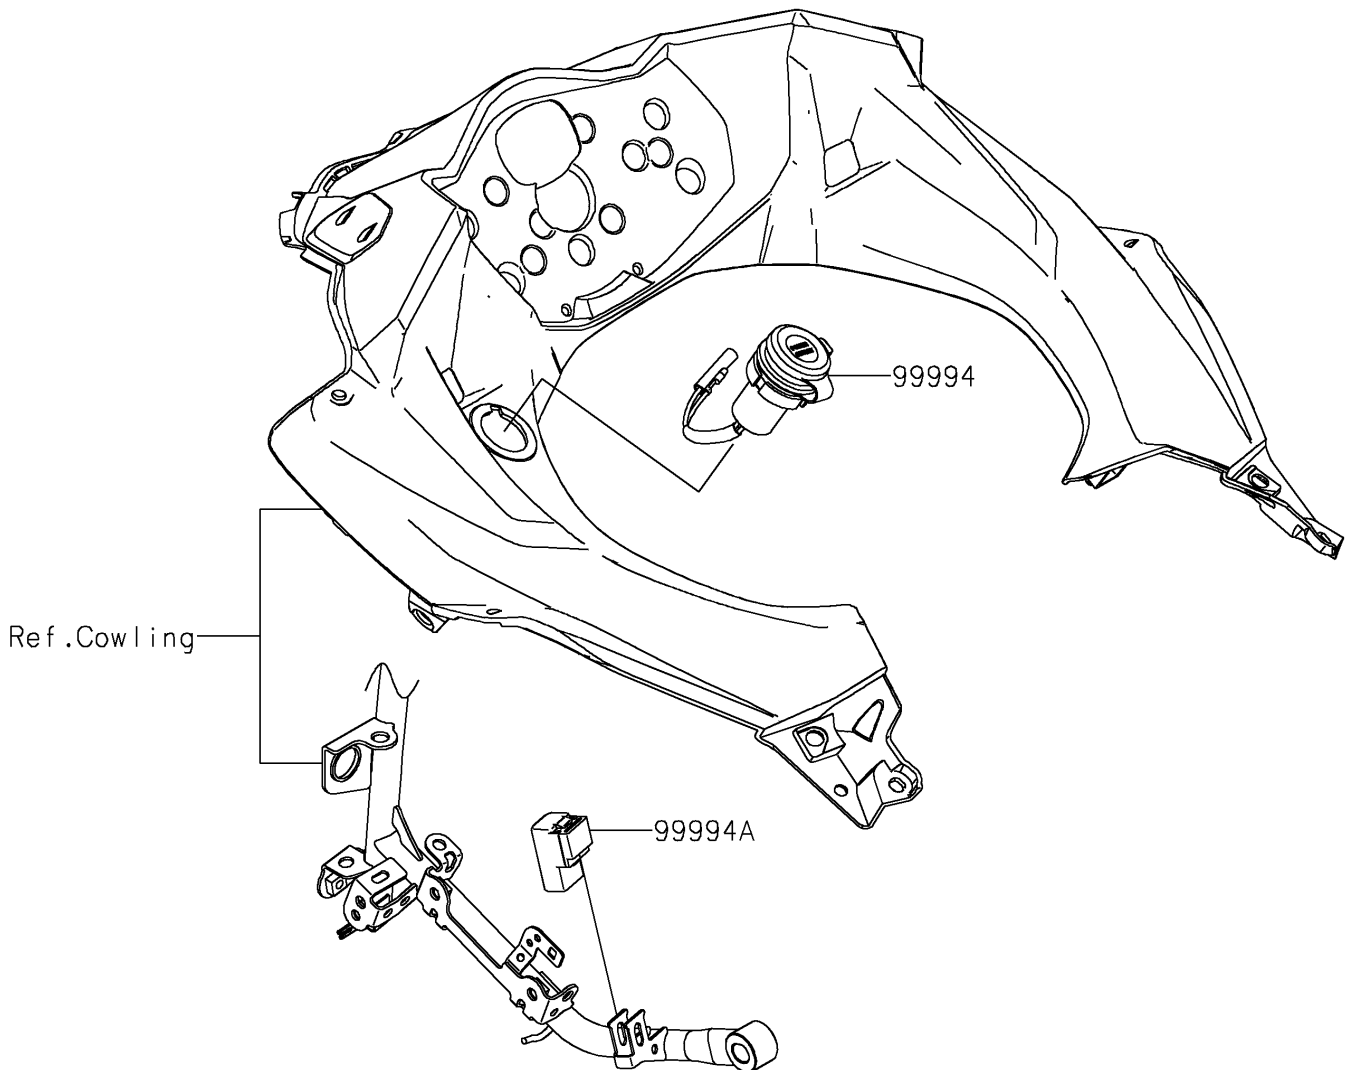

2023 Ninja® 400 ABS PARTS DIAGRAM

Accessory(DC Output etc.)

F2910G

2023 Ninja® 400 ABS PARTS LIST

Accessory(DC Output etc.)

ITEM NAME	PART NUMBER	QUANTITY
KIT-ACCESSORY,DC OUTPUT,12V (Ref # 99994)	99994-1113	1
ACC-RELAY (Ref # 99994A)	99994-1727	1