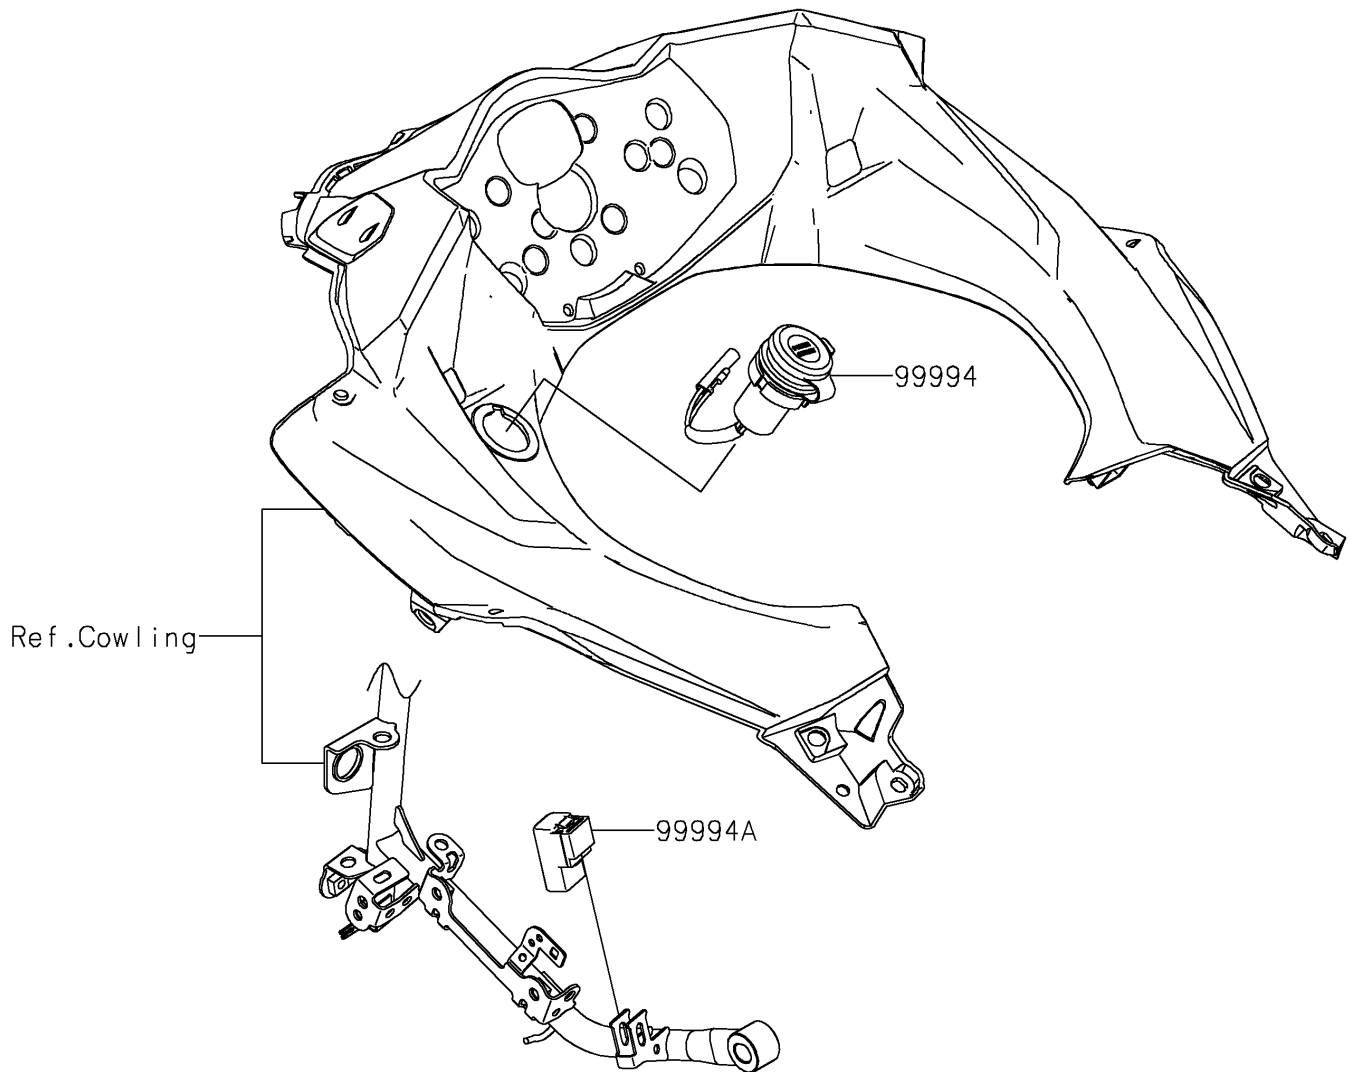

# 2023 Ninja® 400 ABS PARTS DIAGRAM

Accessory(DC Output etc.)

F2910G

## 2023 Ninja® 400 ABS PARTS LIST

Accessory(DC Output etc.)

ITEM NAME	PART NUMBER	QUANTITY
KIT-ACCESSORY,DC OUTPUT,12V (Ref # 99994)	99994-1113	1
ACC-RELAY (Ref # 99994A)	99994-1727	1